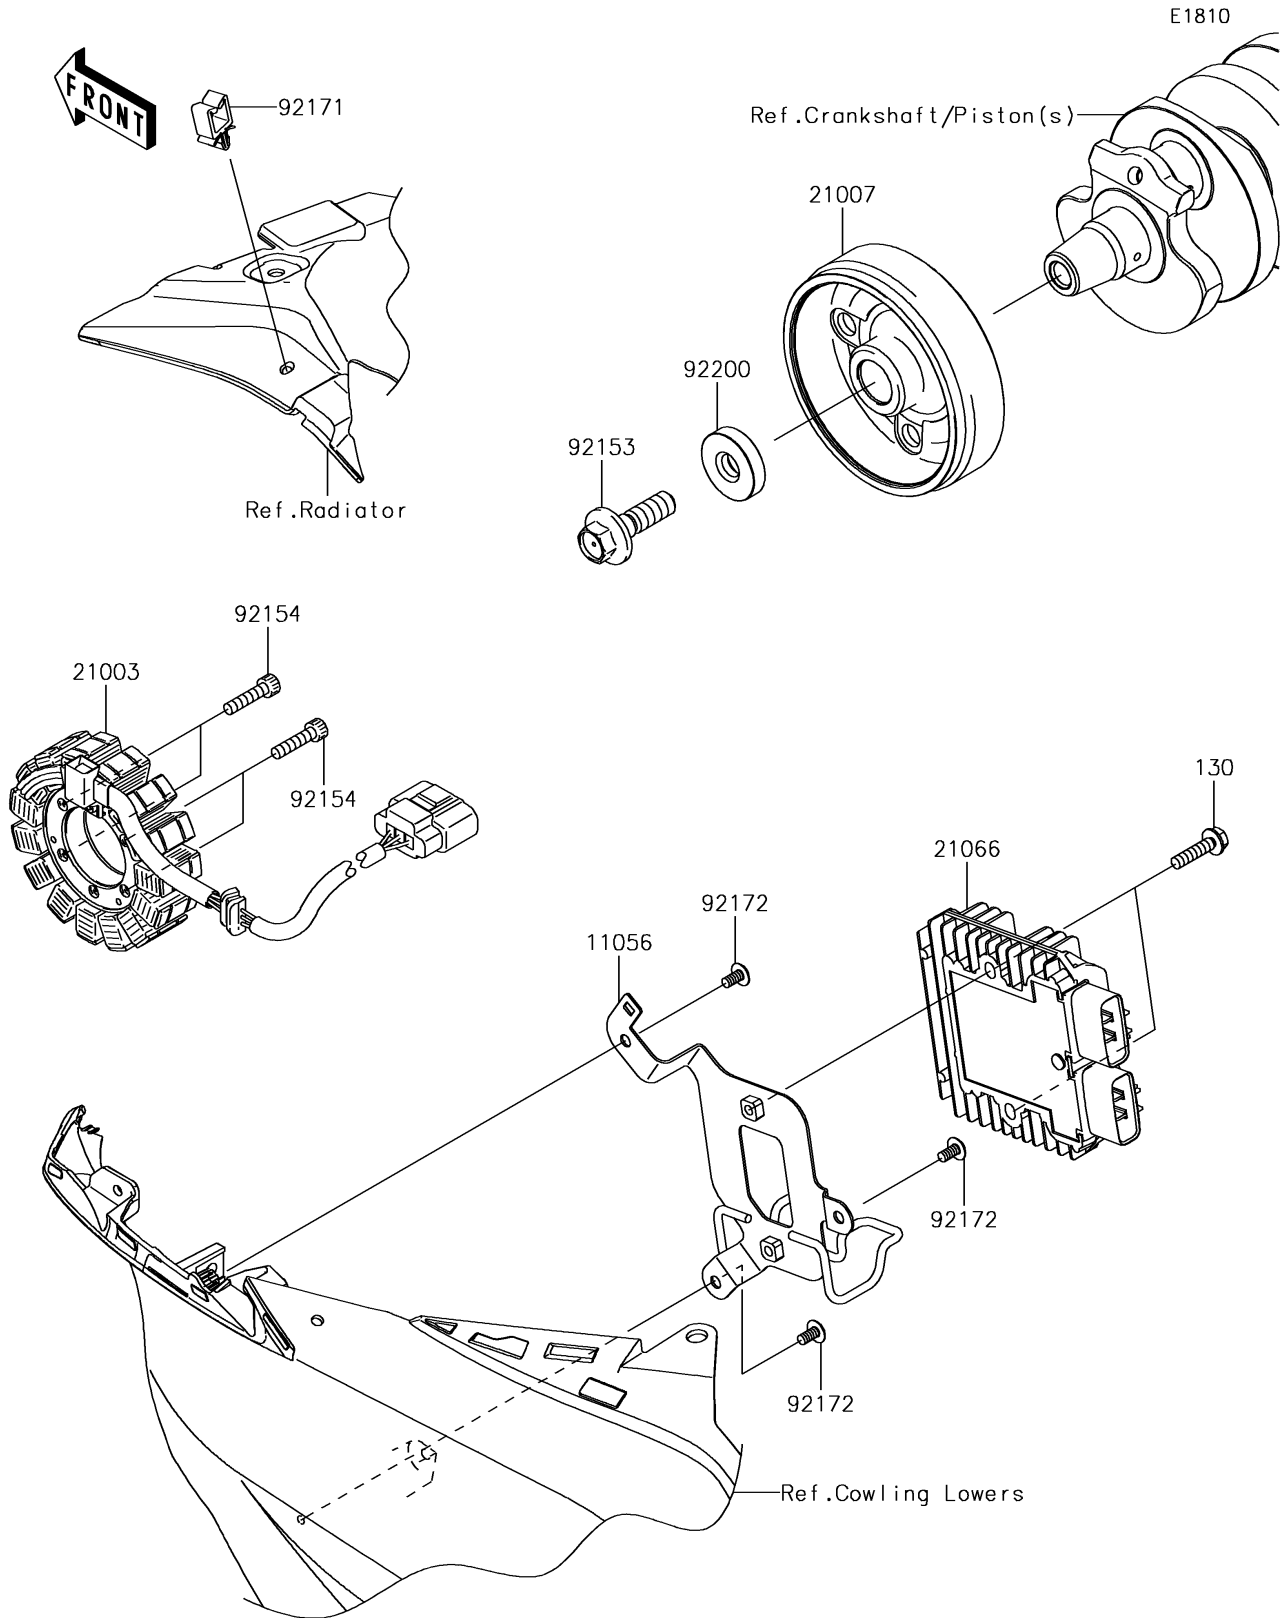

# 2018 NINJA® ZX™ -6R PARTS DIAGRAM

## Generator

## 2018 NINJA® ZX™-6R PARTS LIST

### Generator

ITEM NAME	PART NUMBER	QUANTITY
BRACKET,REGULATOR (Ref # 11056)	11056-2283	1
BOLT-FLANGED,6X25 (Ref # 130)	130BA0625	2
STATOR (Ref # 21003)	21003-0107	1
ROTOR (Ref # 21007)	21007-0123	1
REGULATOR-VOLTAGE (Ref # 21066)	21066-0730	1
BOLT,12X40 (Ref # 92153)	92153-1855	1
BOLT,SOCKET,6X25 (Ref # 92154)	92154-0477	4
CLAMP (Ref # 92171)	92171-0290	1
SCREW,TAPPING,5X10 (Ref # 92172)	92172-0262	3
WASHER,12X36X8 (Ref # 92200)	92200-1249	1