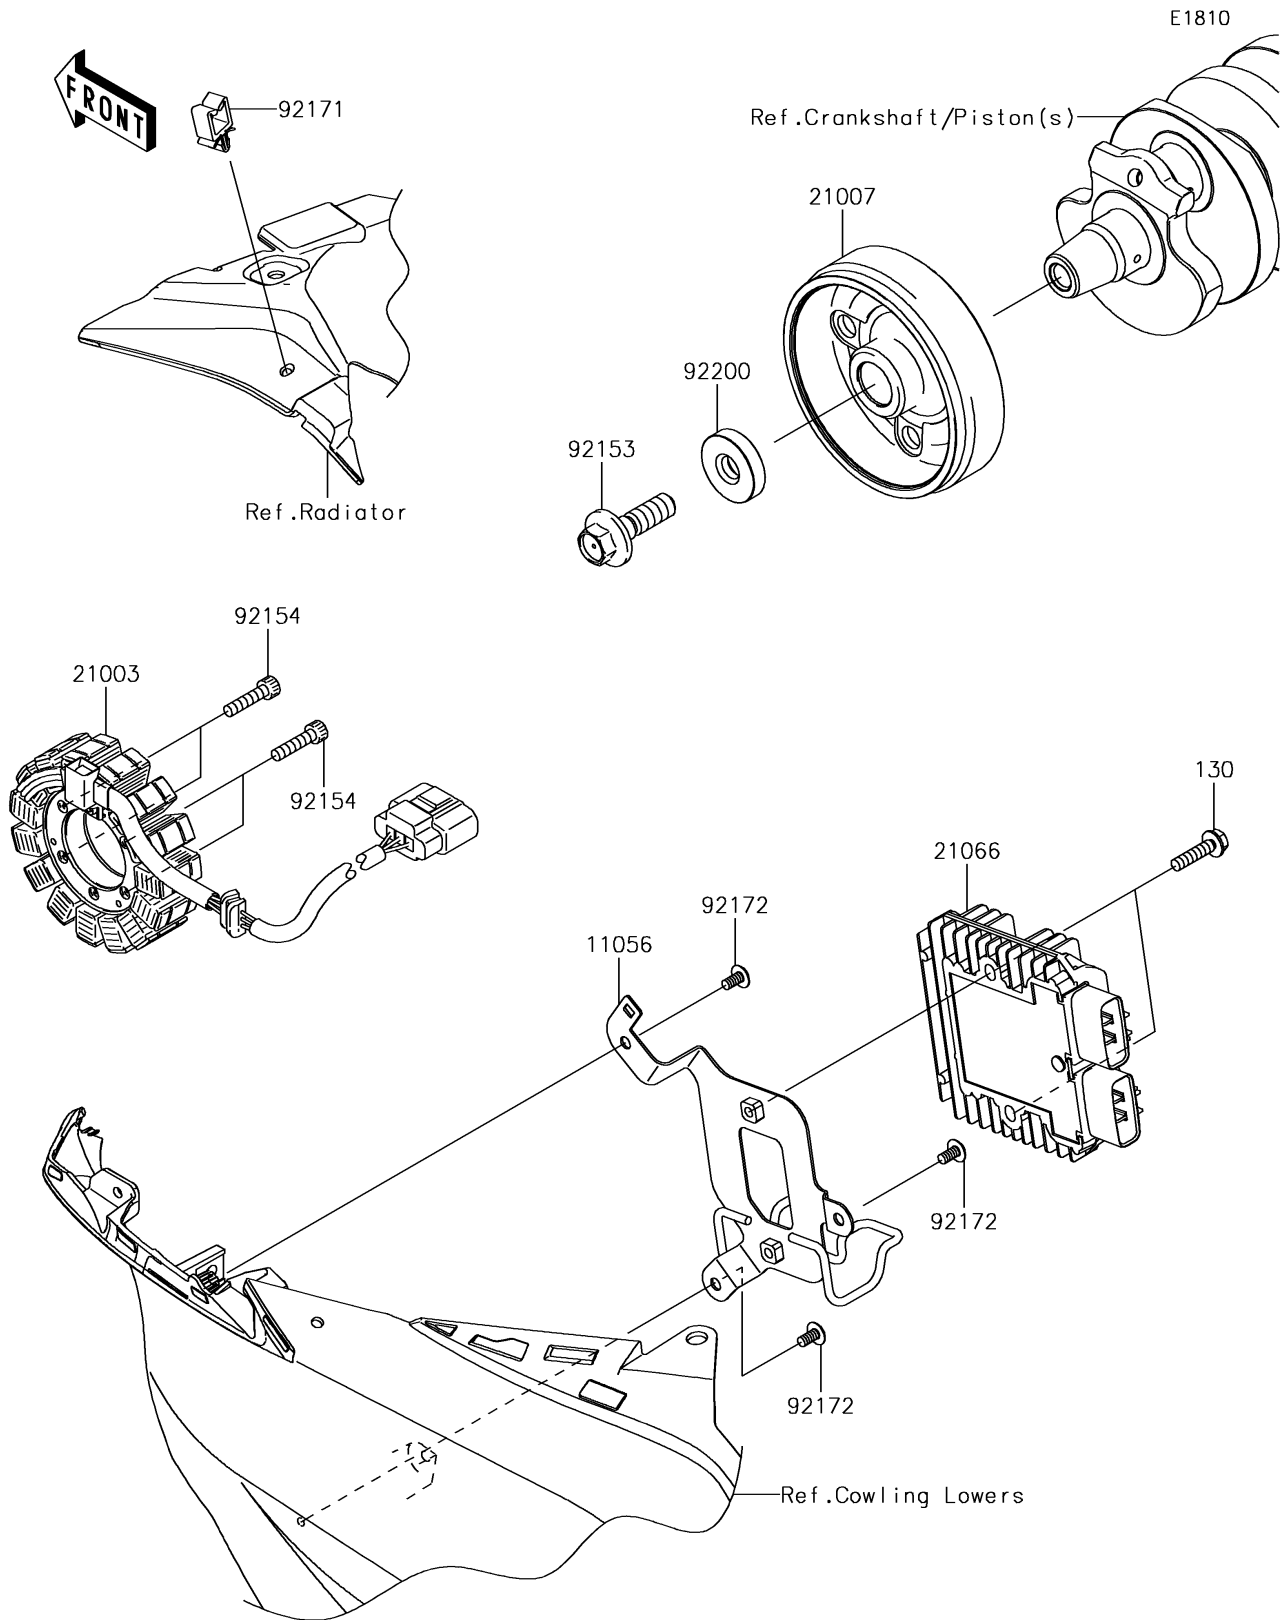

# 2018 NINJA® ZX™ -6R KRT EDITION PARTS DIAGRAM

## Generator

## 2018 NINJA® ZX™ -6R KRT EDITION PARTS LIST

### Generator

ITEM NAME	PART NUMBER	QUANTITY
BRACKET,REGULATOR (Ref # 11056)	11056-2283	1
BOLT-FLANGED,6X25 (Ref # 130)	130BA0625	2
STATOR (Ref # 21003)	21003-0107	1
ROTOR (Ref # 21007)	21007-0123	1
REGULATOR-VOLTAGE (Ref # 21066)	21066-0730	1
BOLT,12X40 (Ref # 92153)	92153-1855	1
BOLT,SOCKET,6X25 (Ref # 92154)	92154-0477	4
CLAMP (Ref # 92171)	92171-0290	1
SCREW,TAPPING,5X10 (Ref # 92172)	92172-0262	3
WASHER,12X36X8 (Ref # 92200)	92200-1249	1