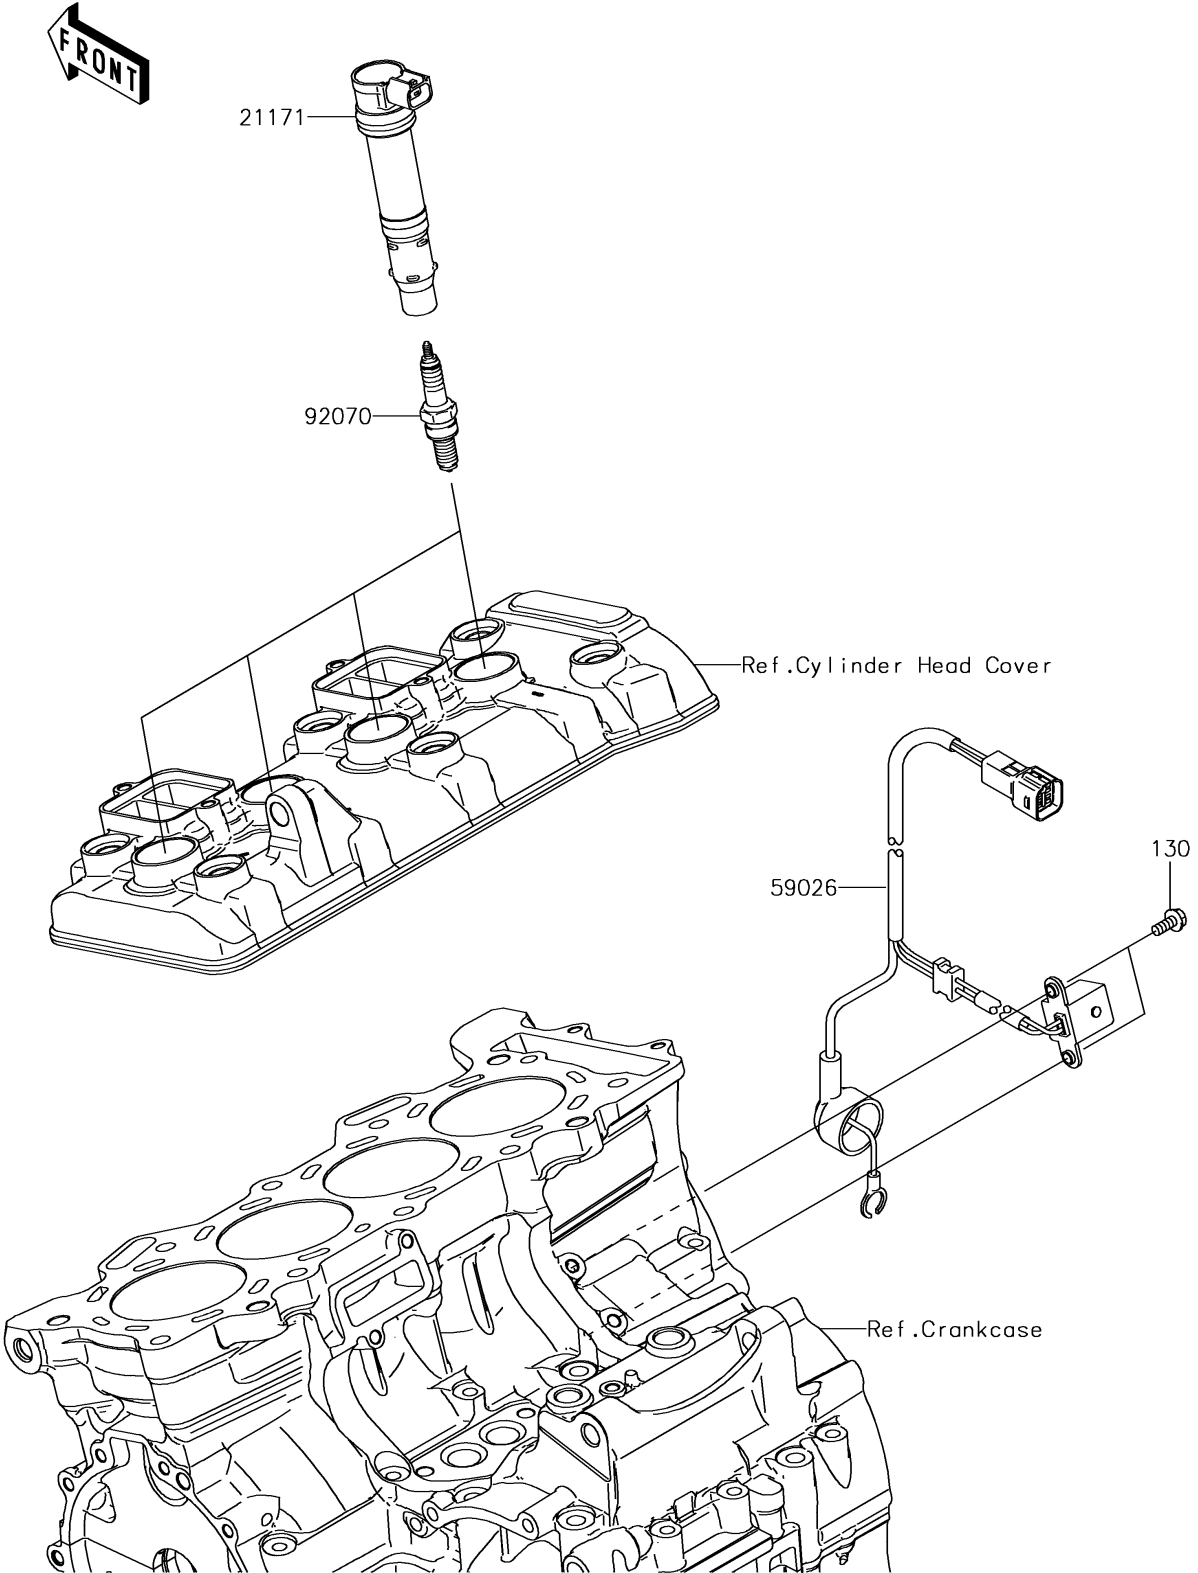

2018 NINJA® ZX™ -6R PARTS DIAGRAM

Ignition System

E1830

2018 NINJA® ZX™-6R PARTS LIST

Ignition System

ITEM NAME	PART NUMBER	QUANTITY
BOLT-FLANGED,5X12 (Ref # 130)	130BA0512	2
COIL-ASSY-IGNITION (Ref # 21171)	21171-0021	4
COIL-PULSING (Ref # 59026)	59026-0039	1
PLUG-SPARK,CR9E(NGK) (Ref # 92070)	92070-1266	4