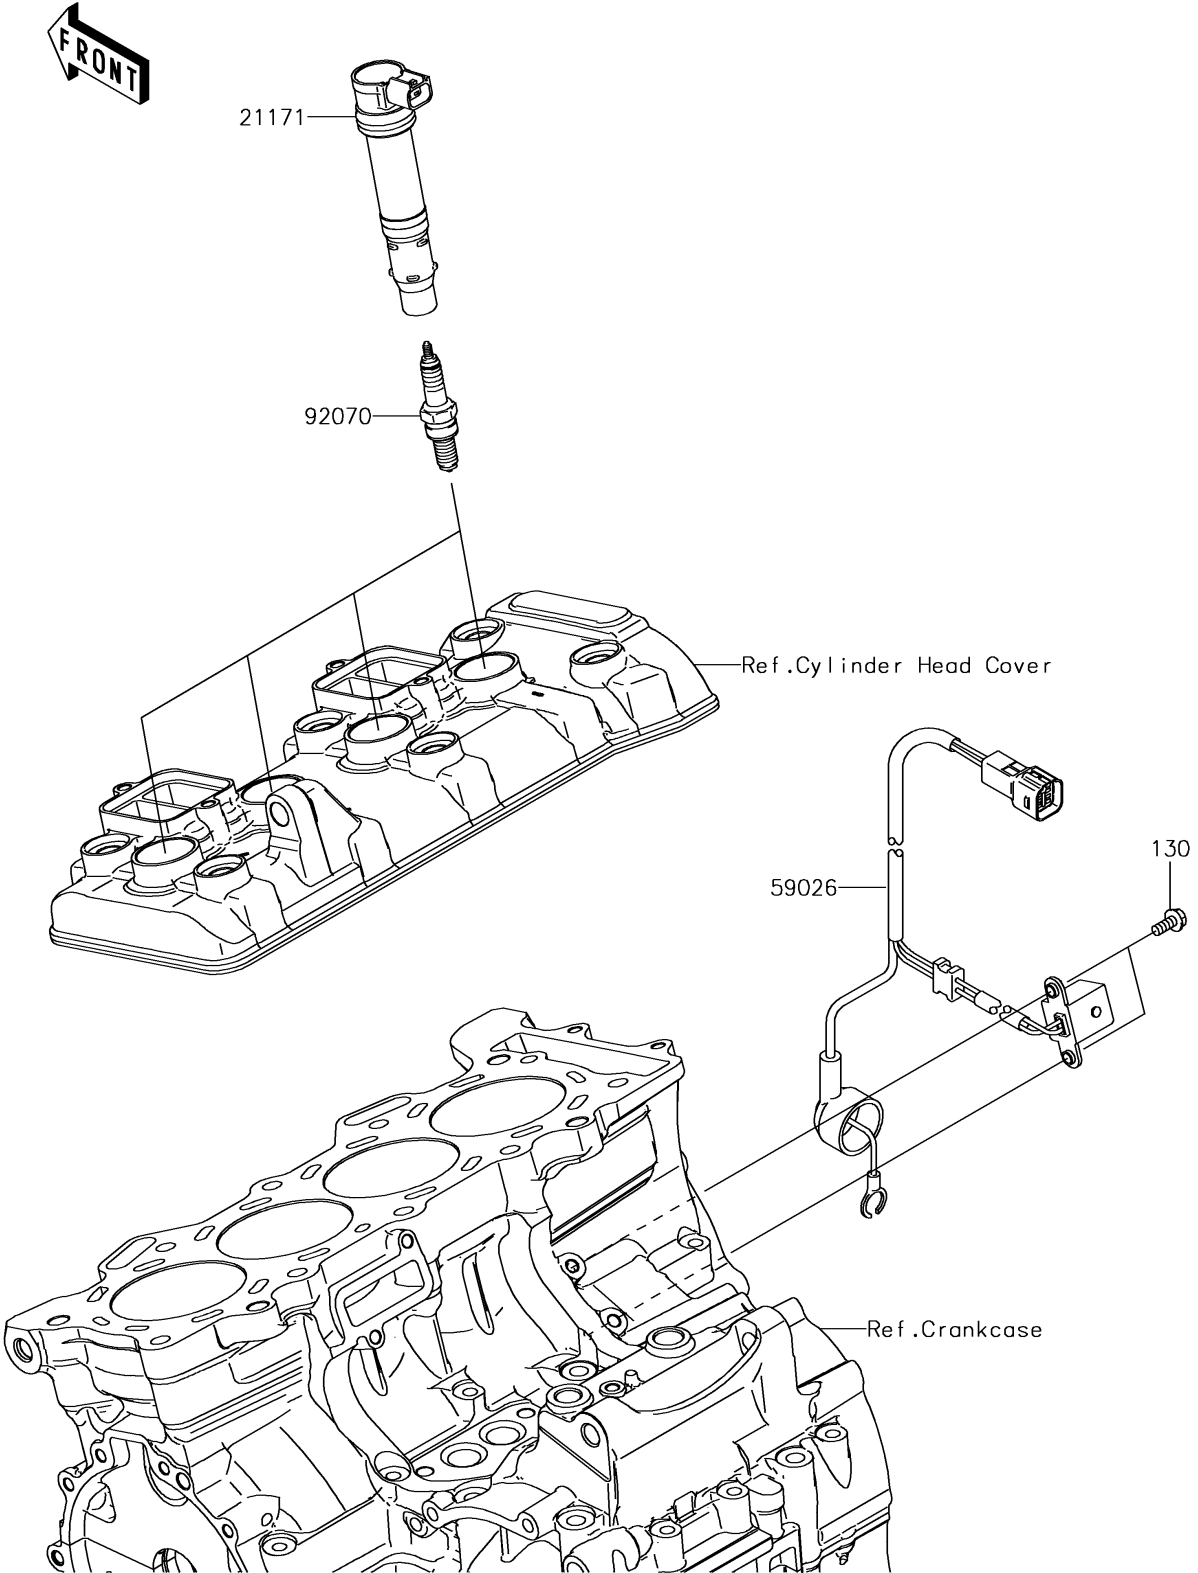

2018 NINJA® ZX™ -6R KRT EDITION PARTS DIAGRAM

Ignition System

E1830

2018 NINJA® ZX™-6R KRT EDITION PARTS LIST

Ignition System

ITEM NAME	PART NUMBER	QUANTITY
BOLT-FLANGED,5X12 (Ref # 130)	130BA0512	2
COIL-ASSY-IGNITION (Ref # 21171)	21171-0021	4
COIL-PULSING (Ref # 59026)	59026-0039	1
PLUG-SPARK,CR9E(NGK) (Ref # 92070)	92070-1266	4