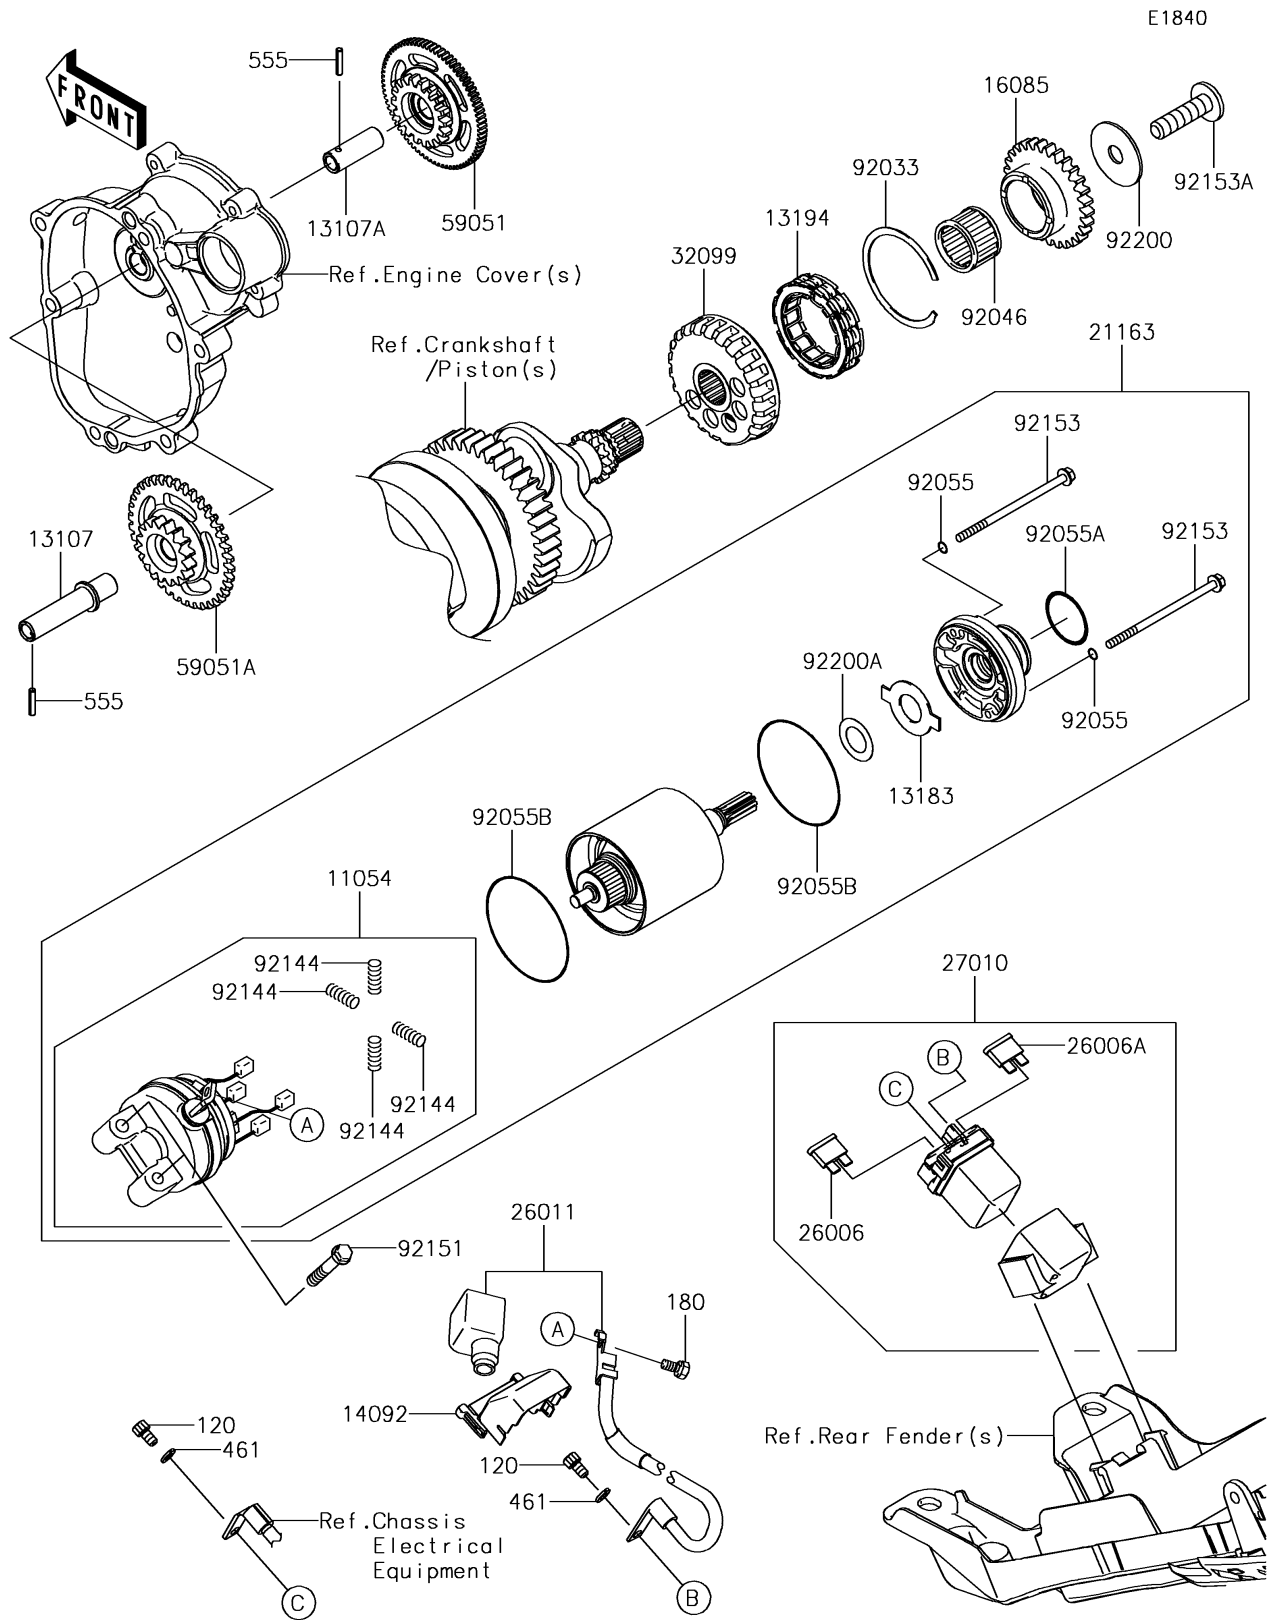

2018 NINJA® ZX™ -6R KRT EDITION PARTS DIAGRAM

Starter Motor

2018 NINJA® ZX™ -6R KRT EDITION PARTS LIST

Starter Motor

ITEM NAME	PART NUMBER	QUANTITY
BRACKET (Ref # 11054)	11054-1175	1
BOLT-SOCKET,5X10 (Ref # 120)	120CB0510	2
SHAFT,ONEWAY CLUTCH SIDE (Ref # 13107)	13107-0168	1
SHAFT,STARTER SIDE (Ref # 13107A)	13107-0174	1
PLATE (Ref # 13183)	13183-1460	1
CLUTCH-ONEWAY (Ref # 13194)	13194-3705	1
COVER (Ref # 14092)	14092-0109	1
GEAR,29T (Ref # 16085)	16085-0101	1
BOLT-UPSET-WS,5X10 (Ref # 180)	180BA0510	1
STARTER-ELECTRIC (Ref # 21163)	21163-0734	1
FUSE,MINI BLADE,15A,BLUE (Ref # 26006)	26006-0001	1
FUSE,MINI BLADE,30A,GREEN (Ref # 26006A)	26006-1080	1
WIRE-LEAD (Ref # 26011)	26011-0783	1
SWITCH,MAGNETIC (Ref # 27010)	27010-0794	1
CASE,STARTER CLUTCH (Ref # 32099)	32099-0026	1
WASHER-SPRING,5MM (Ref # 461)	461DB0500	2
PIN-SPRING,3X16 (Ref # 555)	555A0316	2
GEAR-SPUR,STARTER SIDE (Ref # 59051)	59051-0094	1
GEAR-SPUR,ONEWAY CLUTCH SIDE (Ref # 59051A)	59051-0728	1
RING-SNAP (Ref # 92033)	92033-3731	1
BEARING-NEEDLE,RS263020 (Ref # 92046)	92046-0004	1
RING-O,STARTER (Ref # 92055)	92055-0013	2
RING-O (Ref # 92055A)	92055-0126	1
RING-O (Ref # 92055B)	92055-1455	2
SPRING,BRUSH (Ref # 92144)	92144-1423	4
BOLT,6X35 (Ref # 92151)	92151-1874	2
BOLT (Ref # 92153)	92153-0405	2
BOLT,TORX,10X38 (Ref # 92153A)	92153-1521	1
WASHER,10.5X37X1.6 (Ref # 92200)	92200-0238	1

2018 NINJA® ZX™ -6R KRT EDITION PARTS LIST

Starter Motor

ITEM NAME	PART NUMBER	QUANTITY
WASHER (Ref # 92200A)	92200-1019	1