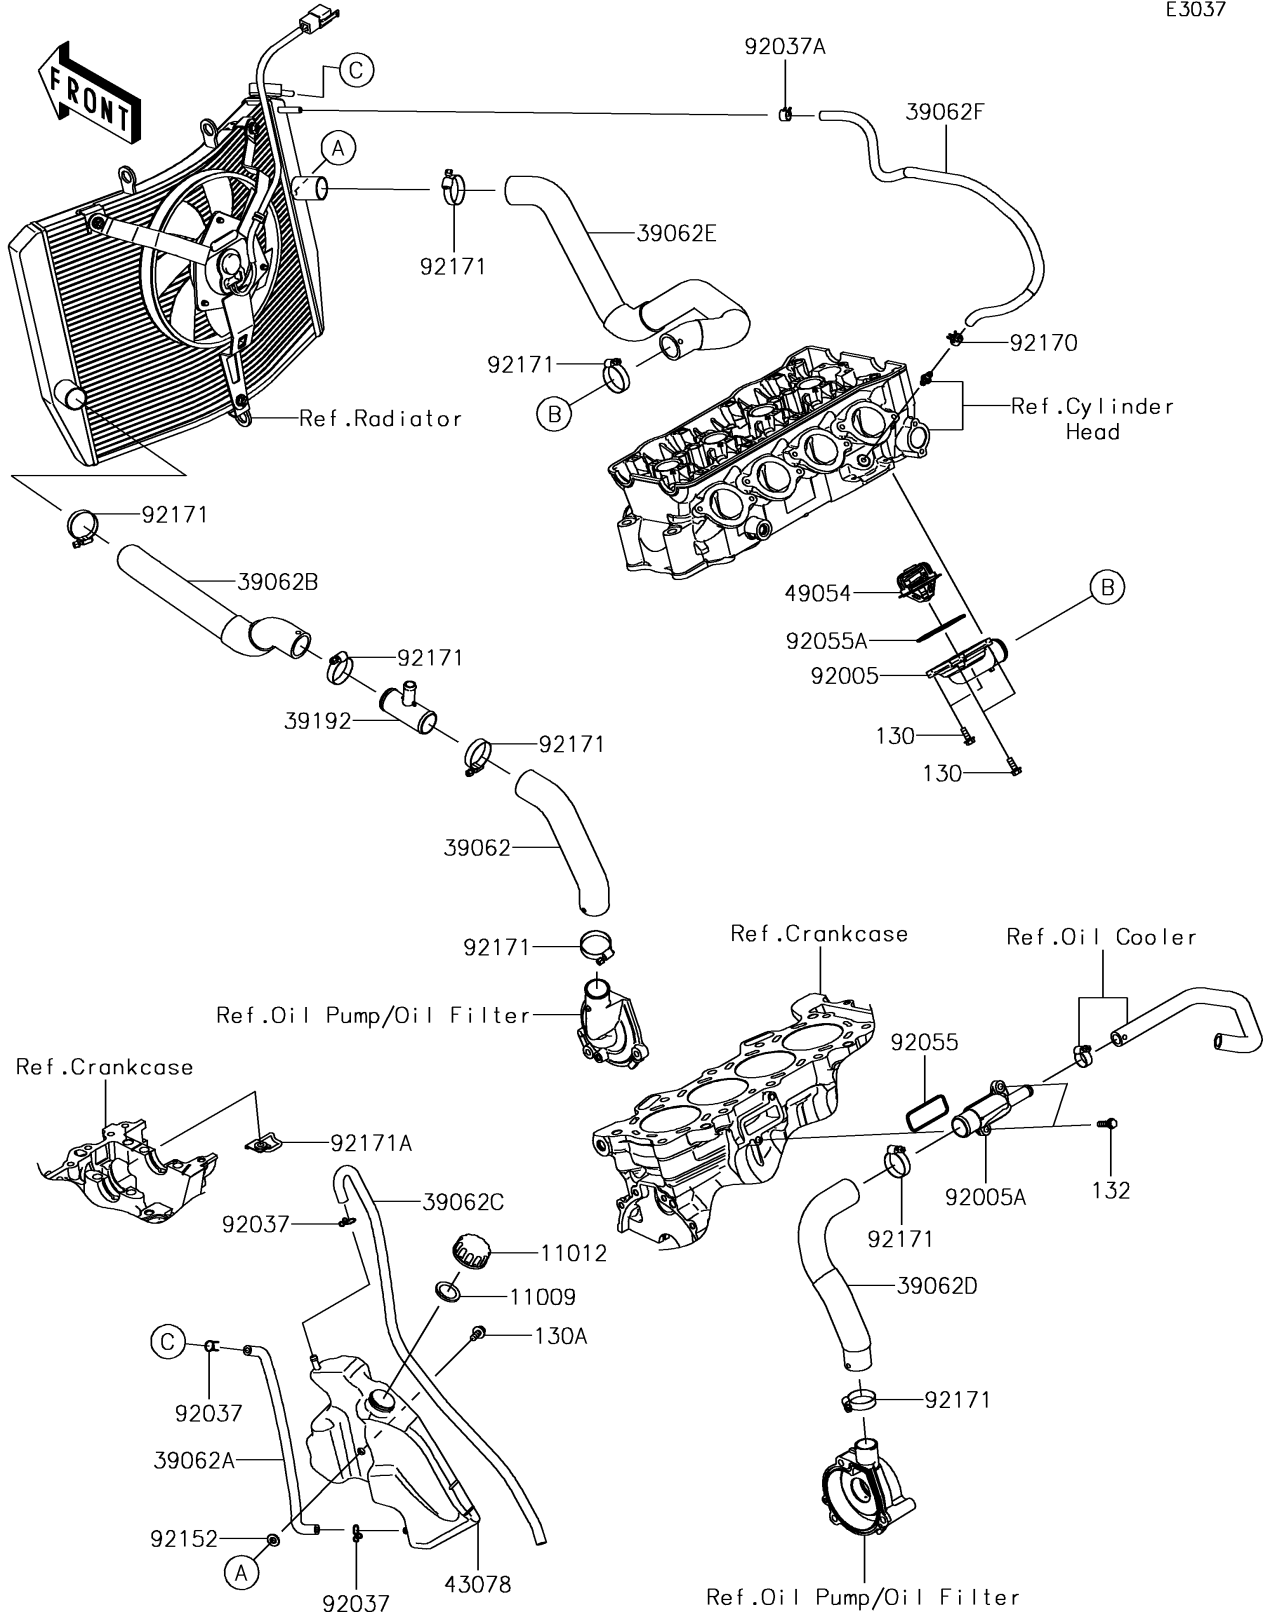

2018 NINJA® ZX™ -6R PARTS DIAGRAM

Water Pipe

E3037

2018 NINJA® ZX™ -6R PARTS LIST

Water Pipe

ITEM NAME	PART NUMBER	QUANTITY
GASKET,RESERVOIR TANK CAP (Ref # 11009)	11009-1145	1
CAP (Ref # 11012)	11012-1084	1
BOLT-FLANGED,5X14 (Ref # 130)	130BA0514	4
BOLT-FLANGED,6X14 (Ref # 130A)	130BA0614	1
BOLT-FLANGED-SMALL,6X20 (Ref # 132)	132BB0620	2
HOSE-COOLING,PIPE-W.PUMP (Ref # 39062)	39062-0166	1
HOSE-COOLING,RESERVOIR (Ref # 39062A)	39062-0269	1
HOSE-COOLING,RAD.-WATER PIPE (Ref # 39062B)	39062-0609	1
HOSE-COOLING,OVERFLOW (Ref # 39062C)	39062-0618	1
HOSE-COOLING,W.PUMP-CYLINDER (Ref # 39062D)	39062-0626	1
HOSE-COOLING,HEAD-RAD. (Ref # 39062E)	39062-0627	1
HOSE-COOLING,RAD.-HEAD (Ref # 39062F)	39062-0628	1
PIPE-WATER (Ref # 39192)	39192-0100	1
RESERVOIR (Ref # 43078)	43078-0564	1
THERMOSTAT (Ref # 49054)	49054-0004	1
FITTING,THERMO CAP (Ref # 92005)	92005-0814	1
FITTING (Ref # 92005A)	92005-0817	1
CLAMP,TUBE (Ref # 92037)	92037-147	3
CLAMP,TUBE (Ref # 92037A)	92037-1505	1
RING-O (Ref # 92055)	92055-1402	1
RING-O,THERMOSTAT CAP (Ref # 92055A)	92055-1699	1
COLLAR (Ref # 92152)	92152-1414	1
CLAMP (Ref # 92170)	92170-1493	1
CLAMP (Ref # 92171)	92171-0179	8
CLAMP (Ref # 92171A)	92171-1925	1