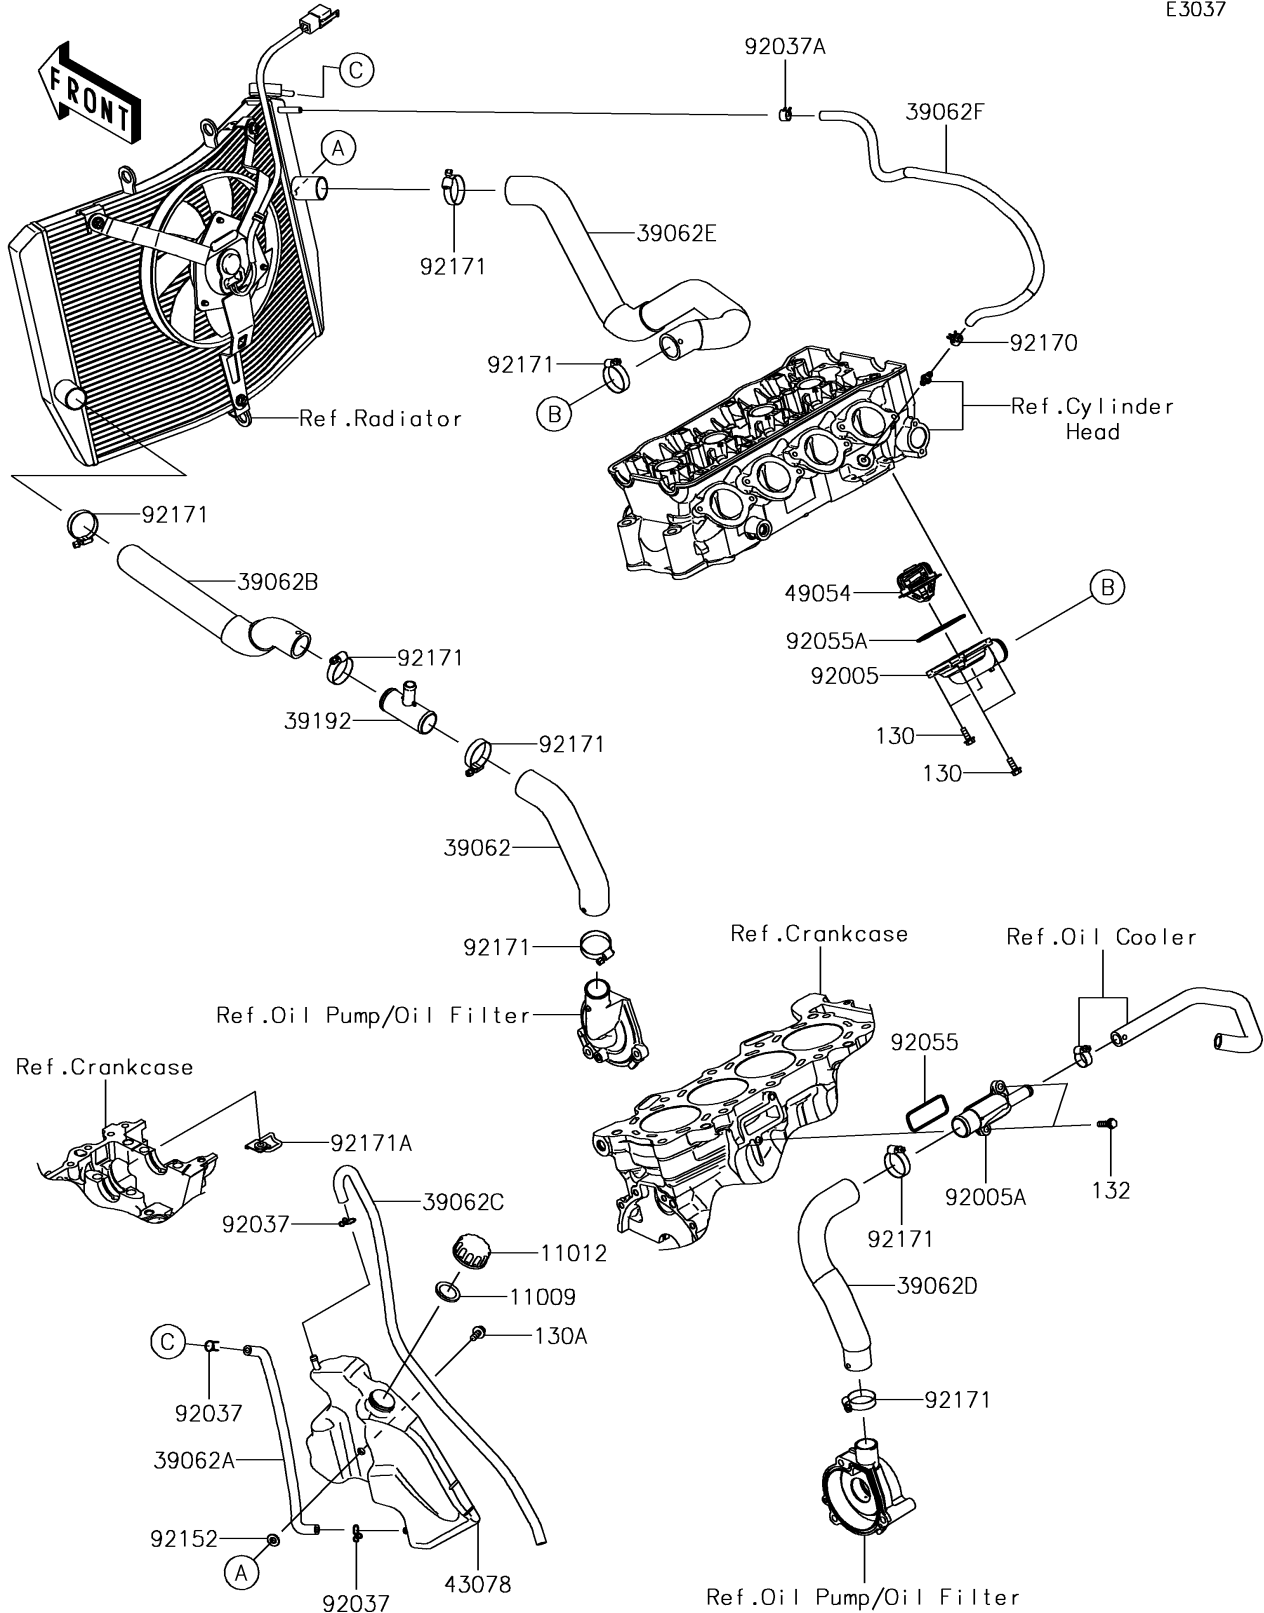

2018 NINJA® ZX™ -6R KRT EDITION PARTS DIAGRAM

Water Pipe

E3037

2018 NINJA® ZX™ -6R KRT EDITION PARTS LIST

Water Pipe

ITEM NAME	PART NUMBER	QUANTITY
GASKET,RESERVOIR TANK CAP (Ref # 11009)	11009-1145	1
CAP (Ref # 11012)	11012-1084	1
BOLT-FLANGED,5X14 (Ref # 130)	130BA0514	4
BOLT-FLANGED,6X14 (Ref # 130A)	130BA0614	1
BOLT-FLANGED-SMALL,6X20 (Ref # 132)	132BB0620	2
HOSE-COOLING,PIPE-W.PUMP (Ref # 39062)	39062-0166	1
HOSE-COOLING,RESERVOIR (Ref # 39062A)	39062-0269	1
HOSE-COOLING,RAD.-WATER PIPE (Ref # 39062B)	39062-0609	1
HOSE-COOLING,OVERFLOW (Ref # 39062C)	39062-0618	1
HOSE-COOLING,W.PUMP-CYLINDER (Ref # 39062D)	39062-0626	1
HOSE-COOLING,HEAD-RAD. (Ref # 39062E)	39062-0627	1
HOSE-COOLING,RAD.-HEAD (Ref # 39062F)	39062-0628	1
PIPE-WATER (Ref # 39192)	39192-0100	1
RESERVOIR (Ref # 43078)	43078-0564	1
THERMOSTAT (Ref # 49054)	49054-0004	1
FITTING,THERMO CAP (Ref # 92005)	92005-0814	1
FITTING (Ref # 92005A)	92005-0817	1
CLAMP,TUBE (Ref # 92037)	92037-147	3
CLAMP,TUBE (Ref # 92037A)	92037-1505	1
RING-O (Ref # 92055)	92055-1402	1
RING-O,THERMOSTAT CAP (Ref # 92055A)	92055-1699	1
COLLAR (Ref # 92152)	92152-1414	1
CLAMP (Ref # 92170)	92170-1493	1
CLAMP (Ref # 92171)	92171-0179	8
CLAMP (Ref # 92171A)	92171-1925	1