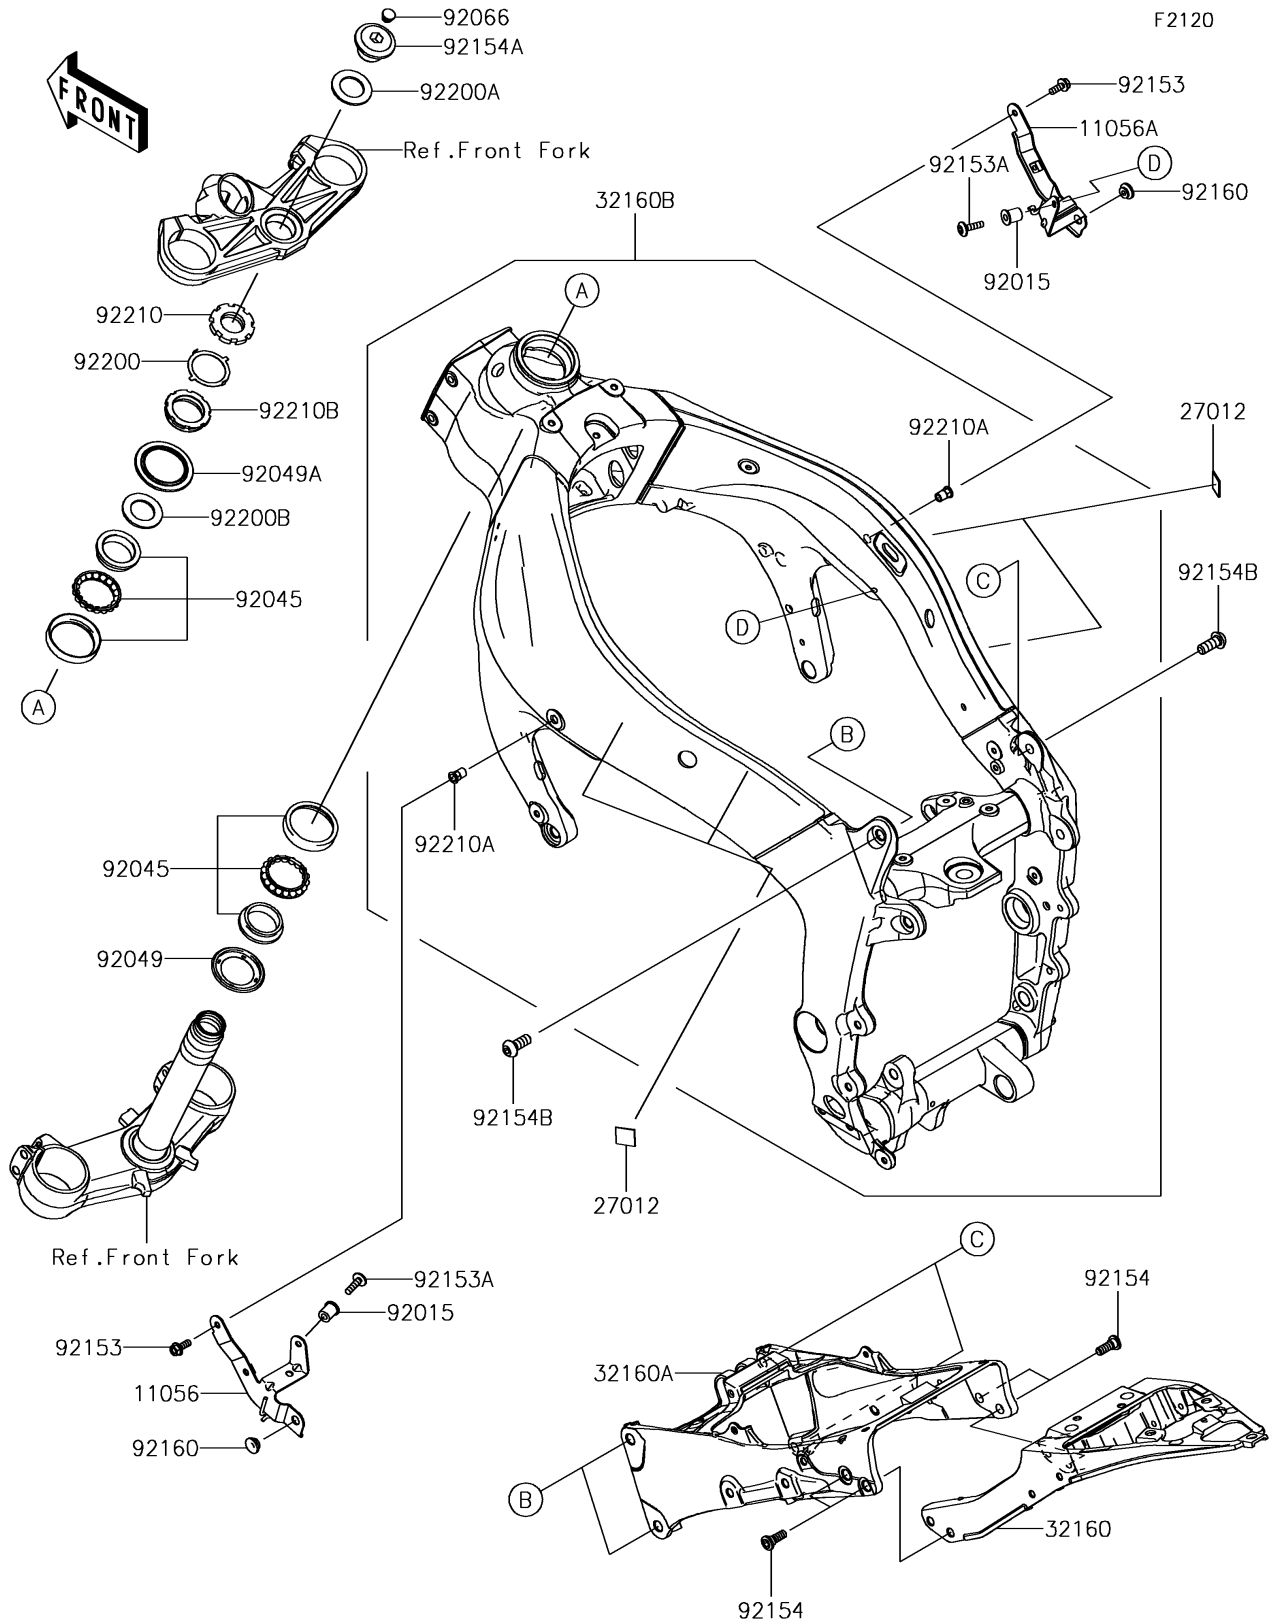

2018 NINJA® ZX™ -6R PARTS DIAGRAM

Frame

2018 NINJA® ZX™ -6R PARTS LIST

Frame

ITEM NAME	PART NUMBER	QUANTITY
BRACKET,COWLING,LH (Ref # 11056)	11056-1961	1
BRACKET,COWLING,RH (Ref # 11056A)	11056-2390	1
HOOK,30X30X3.2 (Ref # 27012)	27012-0741	4
FRAME-COMP,RR,RR (Ref # 32160)	32160-0398	1
FRAME-COMP,RR,FR (Ref # 32160A)	32160-0399	1
FRAME-COMP (Ref # 32160B)	32160-0642	1
NUT (Ref # 92015)	92015-1700	2
BEARING-BALL,SF07A17PX1V1 (Ref # 92045)	92045-1384	2
SEAL-OIL,DS35X55X4 (Ref # 92049)	92049-0022	1
SEAL-OIL,43X55.5X8.6 (Ref # 92049A)	92049-0742	1
PLUG (Ref # 92066)	92066-0071	1
BOLT,FLANGED,6X16 (Ref # 92153)	92153-0713	2
BOLT,SOCKET,6X22 (Ref # 92153A)	92153-1356	2
BOLT,SOCKET,8X23 (Ref # 92154)	92154-0077	4
BOLT,26X18 (Ref # 92154A)	92154-1167	1
BOLT,SOCKET,10X25 (Ref # 92154B)	92154-1900	4
DAMPER (Ref # 92160)	92160-1613	2
WASHER (Ref # 92200)	92200-0036	1
WASHER,27X42X2.3 (Ref # 92200A)	92200-0081	1
WASHER,36X47X0.6 (Ref # 92200B)	92200-0862	1
NUT,35MM (Ref # 92210)	92210-0095	1
NUT,6MM (Ref # 92210A)	92210-0099	2
NUT,35MM (Ref # 92210B)	92210-0823	1