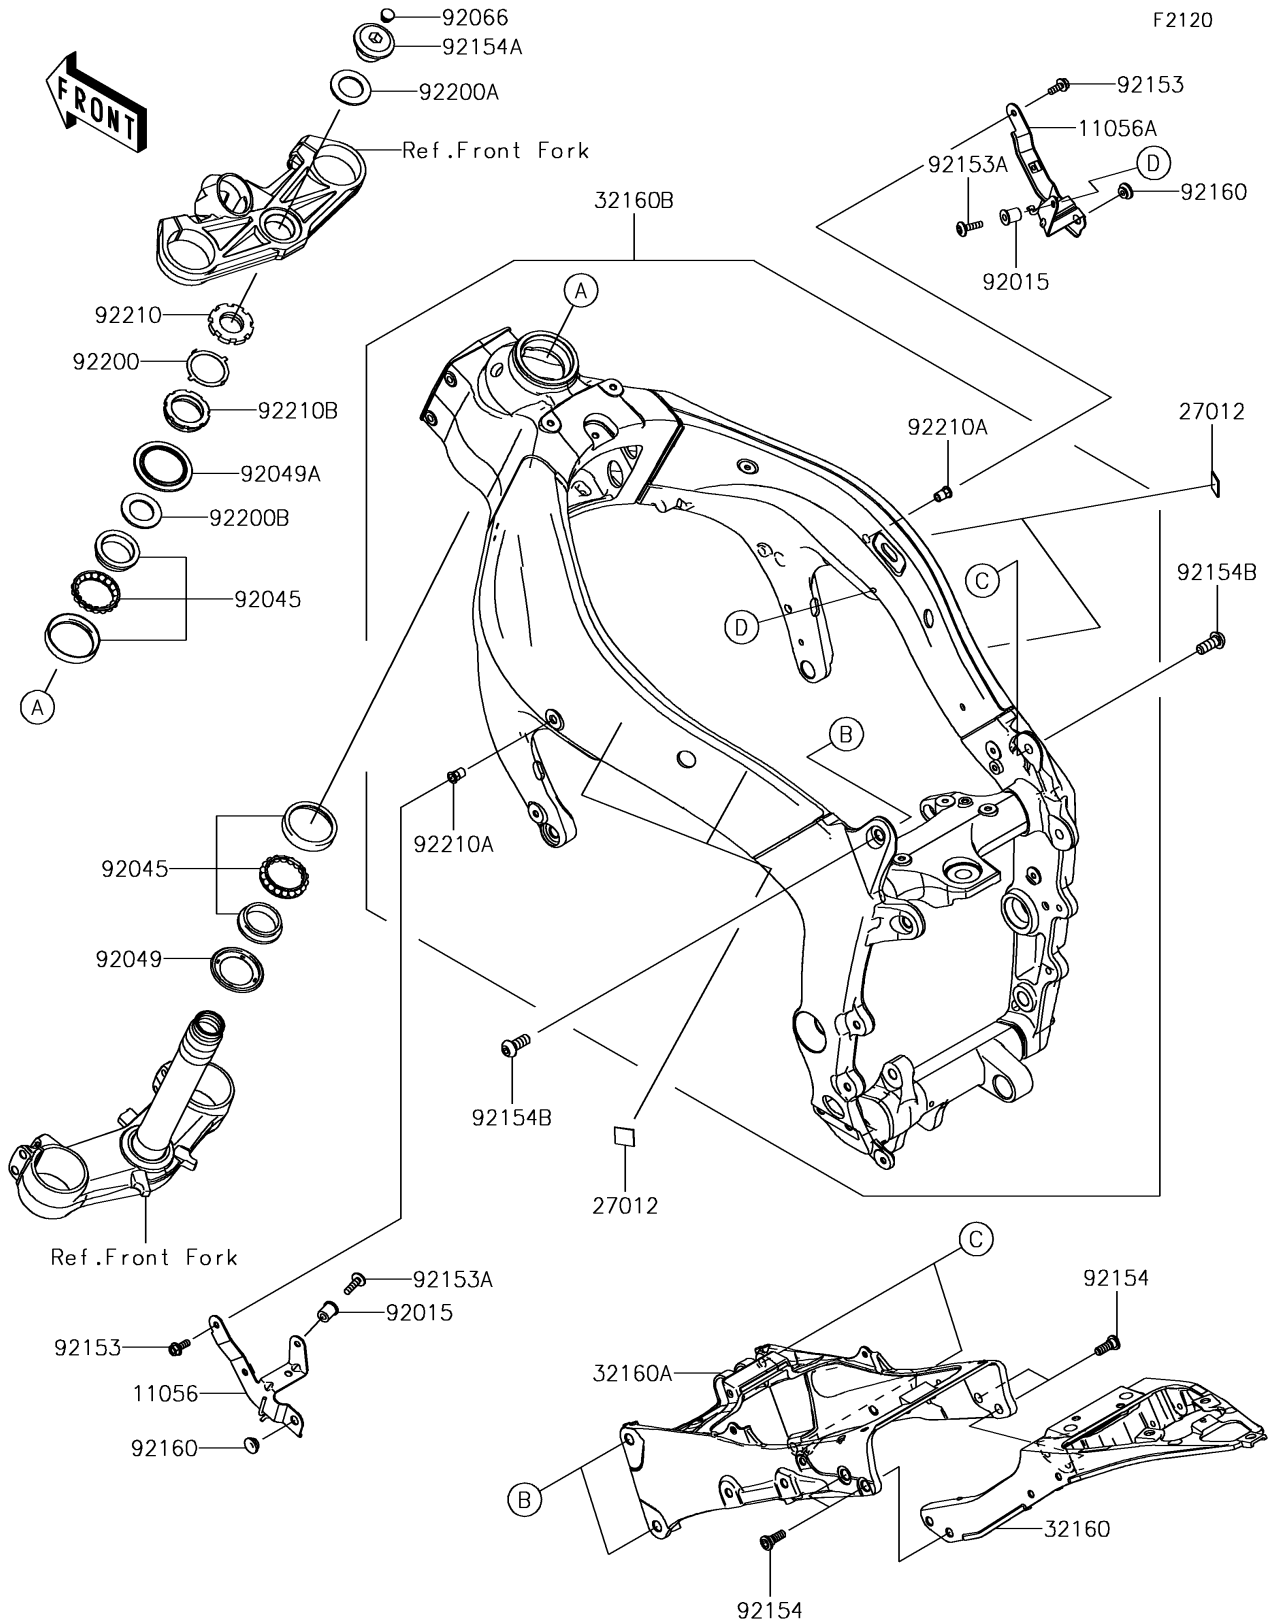

# 2018 NINJA® ZX™ -6R KRT EDITION PARTS DIAGRAM

Frame

## 2018 NINJA® ZX™ -6R KRT EDITION PARTS LIST

### Frame

ITEM NAME	PART NUMBER	QUANTITY
BRACKET,COWLING,LH (Ref # 11056)	11056-1961	1
BRACKET,COWLING,RH (Ref # 11056A)	11056-2390	1
HOOK,30X30X3.2 (Ref # 27012)	27012-0741	4
FRAME-COMP,RR,RR (Ref # 32160)	32160-0398	1
FRAME-COMP,RR,FR (Ref # 32160A)	32160-0399	1
FRAME-COMP (Ref # 32160B)	32160-0642	1
NUT (Ref # 92015)	92015-1700	2
BEARING-BALL,SF07A17PX1V1 (Ref # 92045)	92045-1384	2
SEAL-OIL,DS35X55X4 (Ref # 92049)	92049-0022	1
SEAL-OIL,43X55.5X8.6 (Ref # 92049A)	92049-0742	1
PLUG (Ref # 92066)	92066-0071	1
BOLT,FLANGED,6X16 (Ref # 92153)	92153-0713	2
BOLT,SOCKET,6X22 (Ref # 92153A)	92153-1356	2
BOLT,SOCKET,8X23 (Ref # 92154)	92154-0077	4
BOLT,26X18 (Ref # 92154A)	92154-1167	1
BOLT,SOCKET,10X25 (Ref # 92154B)	92154-1900	4
DAMPER (Ref # 92160)	92160-1613	2
WASHER (Ref # 92200)	92200-0036	1
WASHER,27X42X2.3 (Ref # 92200A)	92200-0081	1
WASHER,36X47X0.6 (Ref # 92200B)	92200-0862	1
NUT,35MM (Ref # 92210)	92210-0095	1
NUT,6MM (Ref # 92210A)	92210-0099	2
NUT,35MM (Ref # 92210B)	92210-0823	1