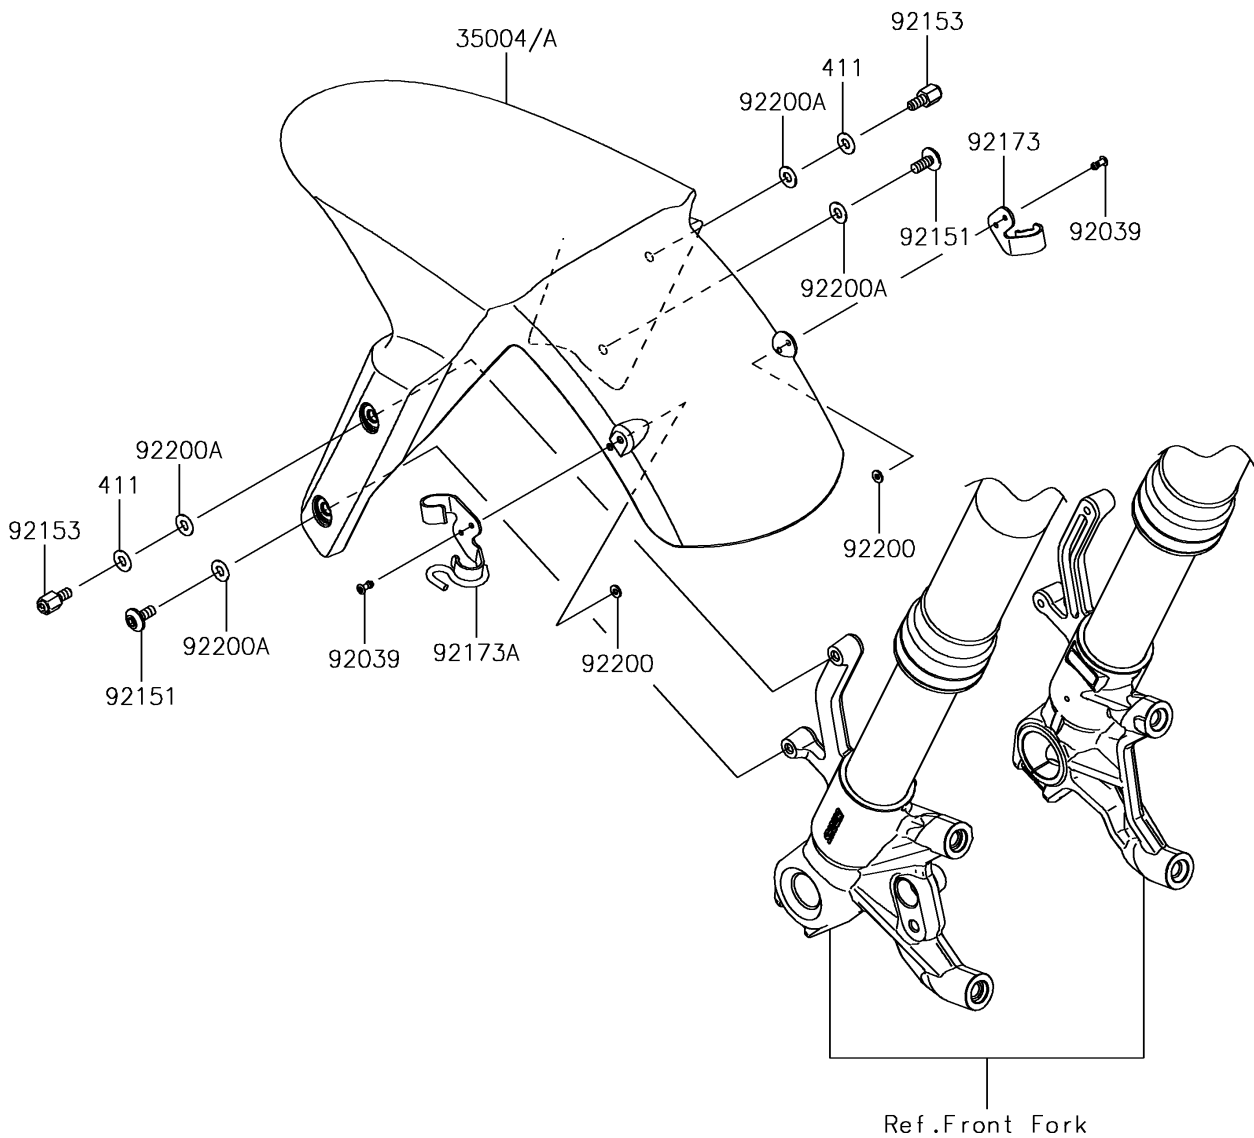

2018 NINJA® ZX™ -6R PARTS DIAGRAM

Front Fender(s)

F2171

2018 NINJA® ZX™ -6R PARTS LIST

Front Fender(s)

ITEM NAME	PART NUMBER	QUANTITY
FENDER-FRONT,M.M.F.SILVER (Ref # 35004)	35004-0310-60S	1
WASHER-PLAIN,6MM (Ref # 411)	411AB0600	2
RIVET (Ref # 92039)	92039-1231	4
BOLT,SOCKET,6X14 (Ref # 92151)	92151-1654	2
BOLT,6MM (Ref # 92153)	92153-0335	2
CLAMP,FR FENDER,RH (Ref # 92173)	92173-0984	1
CLAMP,FR FENDER,LH (Ref # 92173A)	92173-1065	1
WASHER,3.5X8X1 (Ref # 92200)	92200-1251	4
WASHER,6.5X14X1 (Ref # 92200A)	92200-1388	4