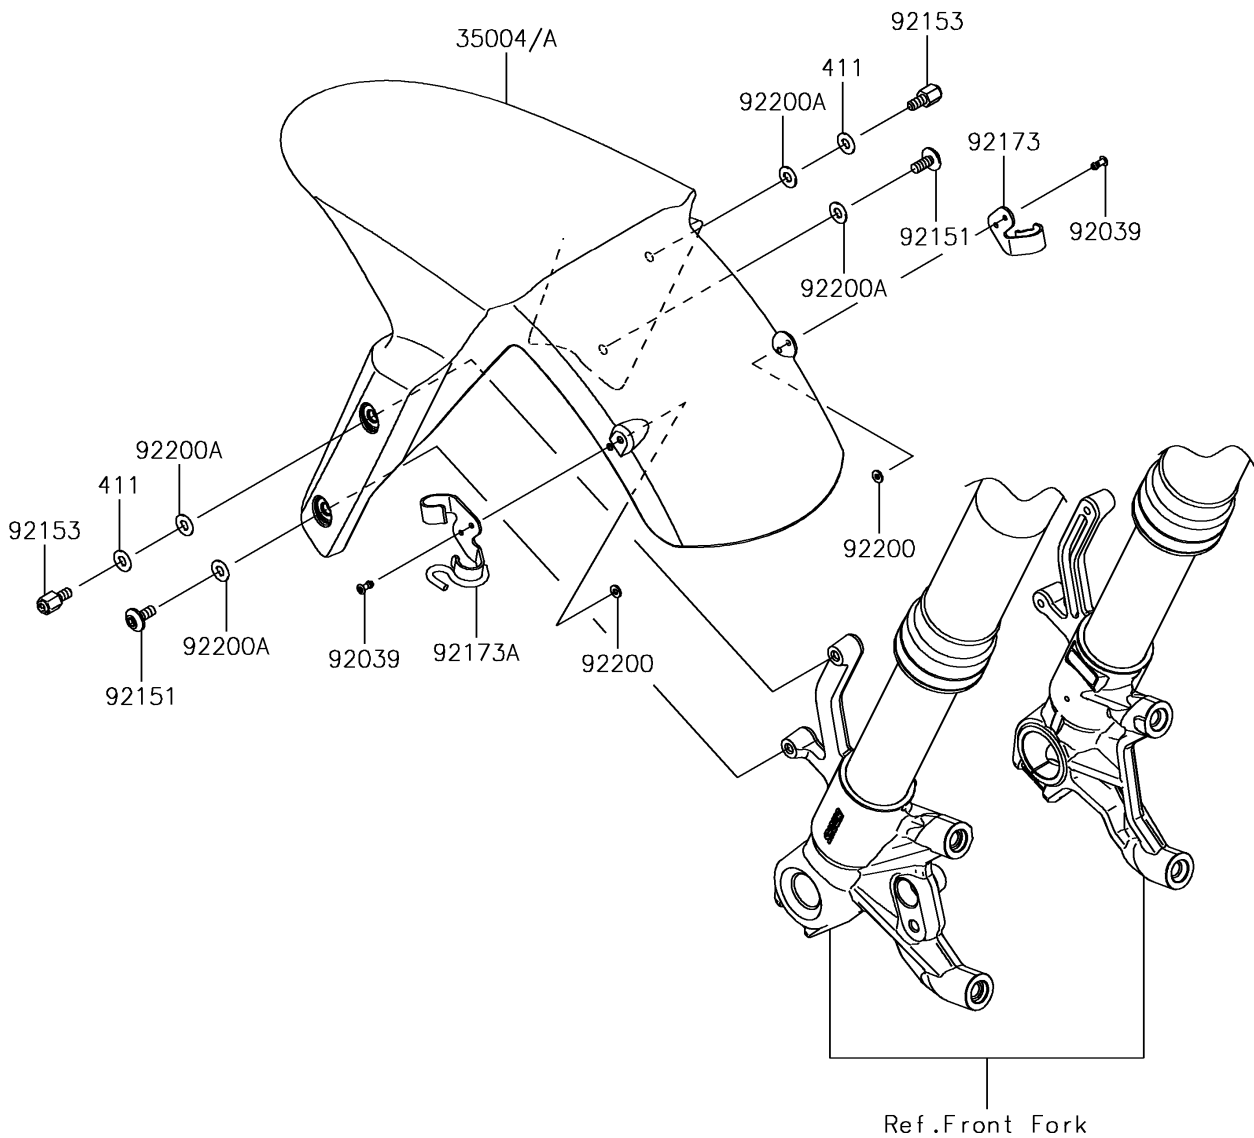

2018 NINJA® ZX™ -6R KRT EDITION PARTS DIAGRAM

Front Fender(s)

F2171

2018 NINJA® ZX™ -6R KRT EDITION PARTS LIST

Front Fender(s)

ITEM NAME	PART NUMBER	QUANTITY
FENDER-FRONT,L.GREEN (Ref # 35004A)	35004-0310-777	1
WASHER-PLAIN,6MM (Ref # 411)	411AB0600	2
RIVET (Ref # 92039)	92039-1231	4
BOLT,SOCKET,6X14 (Ref # 92151)	92151-1654	2
BOLT,6MM (Ref # 92153)	92153-0335	2
CLAMP,FR FENDER,RH (Ref # 92173)	92173-0984	1
CLAMP,FR FENDER,LH (Ref # 92173A)	92173-1065	1
WASHER,3.5X8X1 (Ref # 92200)	92200-1251	4
WASHER,6.5X14X1 (Ref # 92200A)	92200-1388	4