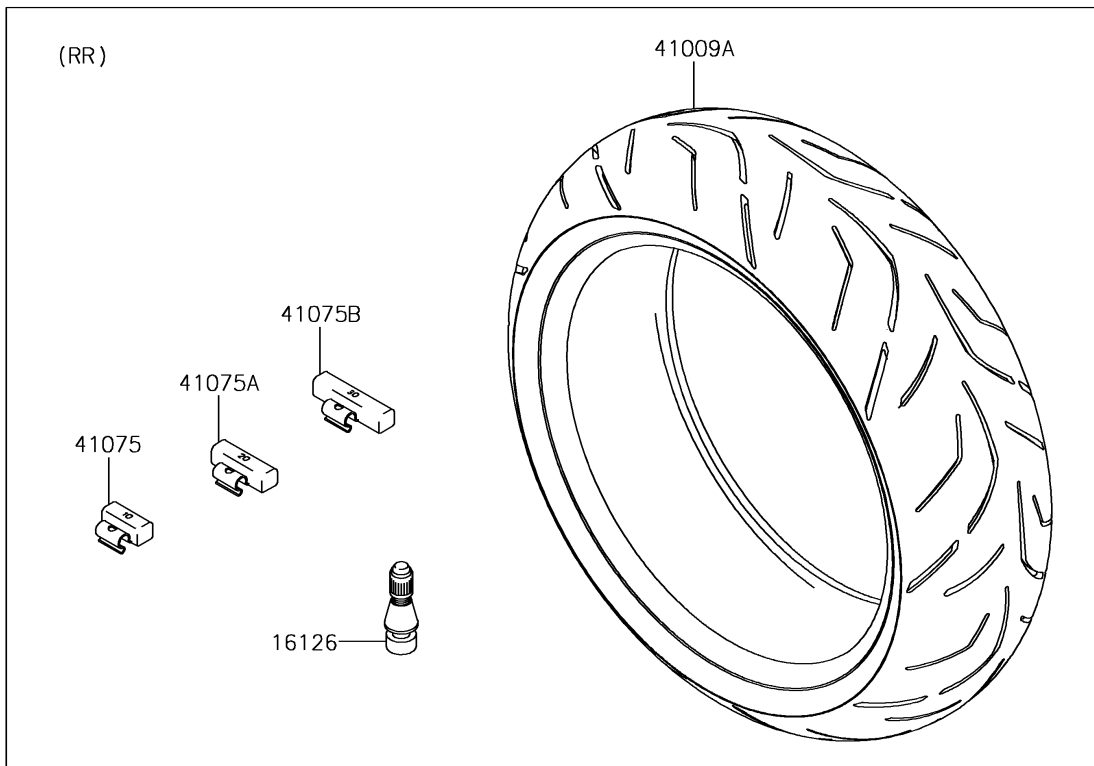

# 2018 NINJA® ZX™ -6R PARTS DIAGRAM

Tires

F2210

## 2018 NINJA® ZX™-6R PARTS LIST

### Tires

ITEM NAME	PART NUMBER	QUANTITY
VALVE,TIRE (Ref # 16126)	16126-1140	2
TIRE,FR,120/70ZR17(58W),S20F (Ref # 41009)	41009-0529	1
TIRE,RR,180/55ZR17(73W),S20R (Ref # 41009A)	41009-0530	1
BALANCER-WHEEL,10G,SILVER (Ref # 41075)	41075-0007	AR
BALANCER-WHEEL,20G,SILVER (Ref # 41075A)	41075-0008	AR
BALANCER-WHEEL,30G,SILVER (Ref # 41075B)	41075-0009	AR