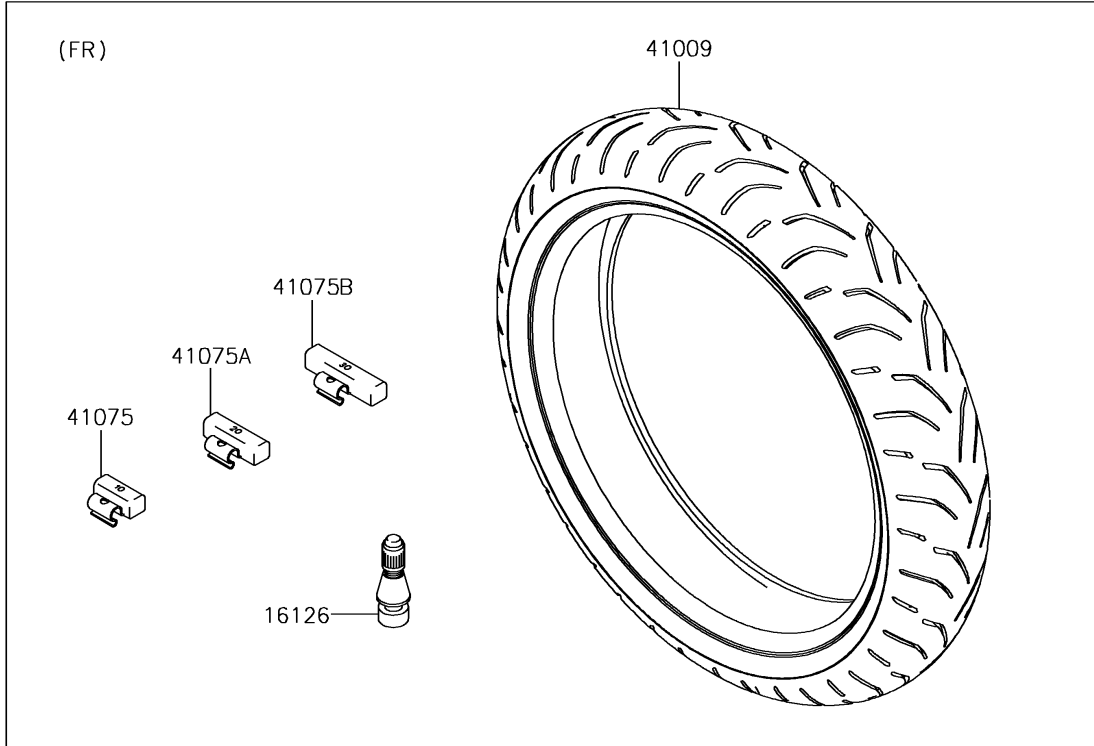

# 2018 NINJA® ZX™ -6R PARTS DIAGRAM

Tires

F2210

### Tires

ITEM NAME	PART NUMBER	QUANTITY
VALVE,TIRE (Ref # 16126)	16126-1140	2
TIRE,FR,120/70ZR17(58W),S20F (Ref # 41009)	41009-0529	1
TIRE,RR,180/55ZR17(73W),S20R (Ref # 41009A)	41009-0530	1
BALANCER-WHEEL,10G,SILVER (Ref # 41075)	41075-0007	AR
BALANCER-WHEEL,20G,SILVER (Ref # 41075A)	41075-0008	AR
BALANCER-WHEEL,30G,SILVER (Ref # 41075B)	41075-0009	AR