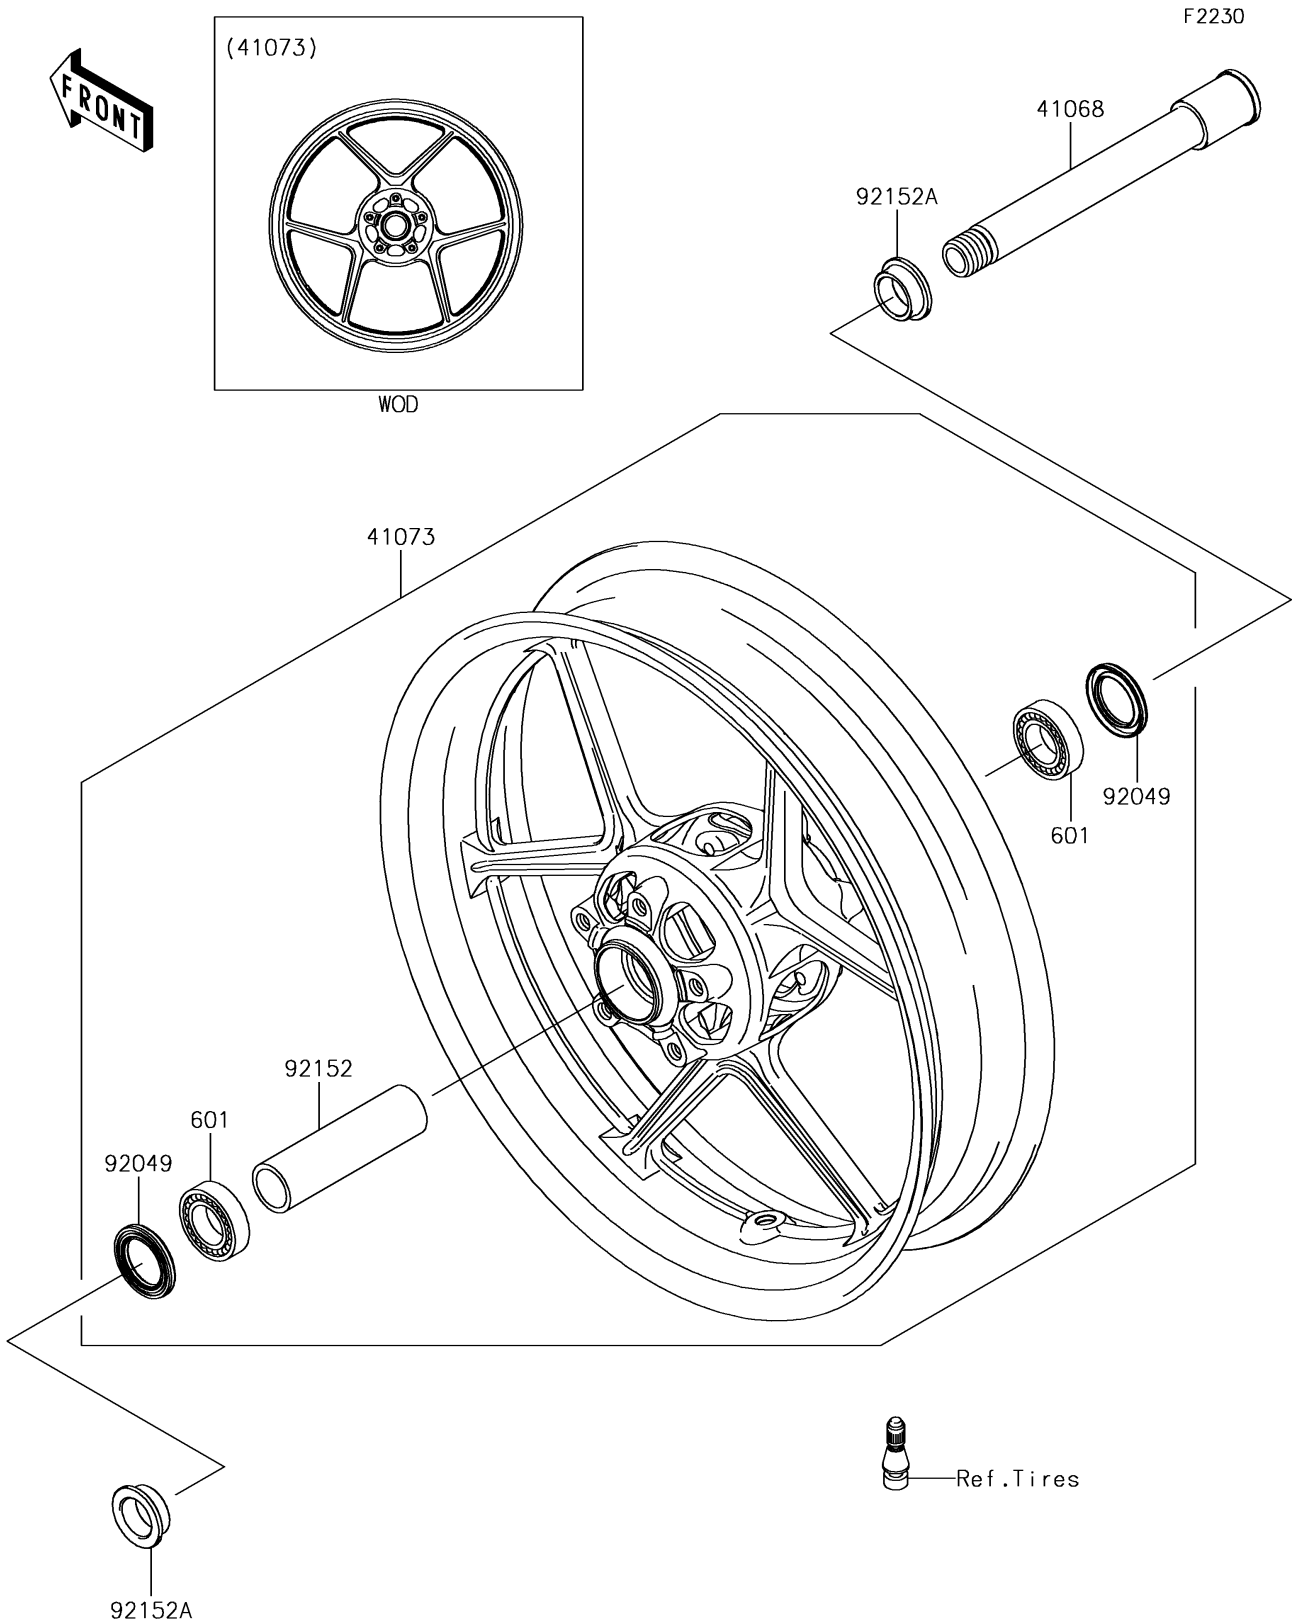

2018 NINJA® ZX™ -6R PARTS DIAGRAM

Front Wheel

2018 NINJA® ZX™-6R PARTS LIST

Front Wheel

ITEM NAME	PART NUMBER	QUANTITY
AXLE,FR (Ref # 41068)	41068-1463	1
WHEEL-ASSY,FR,G.BLACK (Ref # 41073)	41073-0596-18F	1
BEARING-BALL,#6005UU (Ref # 601)	601B6005UU	2
SEAL-OIL,BJN-C2 32X47X5 (Ref # 92049)	92049-0050	2
COLLAR,FR HUB,L=115 (Ref # 92152)	92152-0242	1
COLLAR,FR AXLE,L=13 (Ref # 92152A)	92152-1470	2