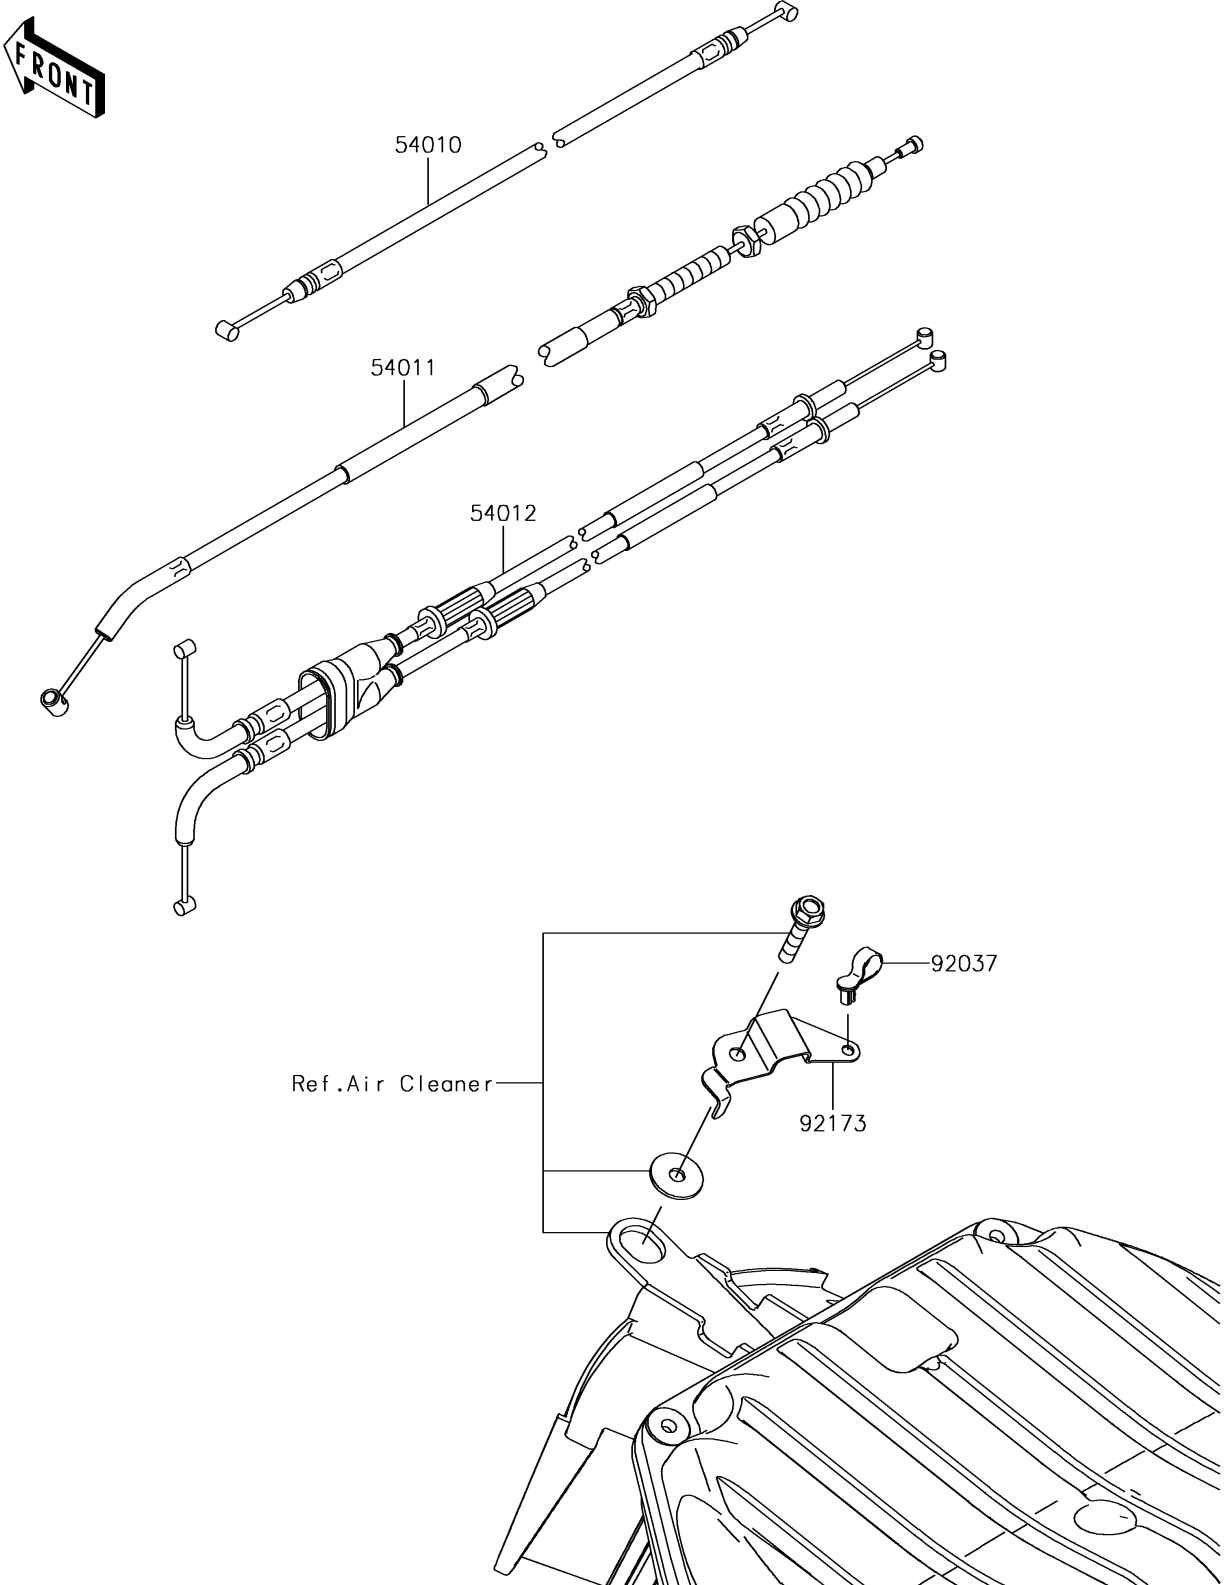

2018 NINJA® ZX™ -6R PARTS DIAGRAM

Cables

F2540

2018 NINJA® ZX™-6R PARTS LIST

Cables

ITEM NAME	PART NUMBER	QUANTITY
CABLE,SEAT LOCK (Ref # 54010)	54010-0590	1
CABLE-CLUTCH (Ref # 54011)	54011-0564	1
CABLE-THROTTLE (Ref # 54012)	54012-0586	1
CLAMP,SPEED,L=43 (Ref # 92037)	92037-1290	1
CLAMP (Ref # 92173)	92173-1151	1