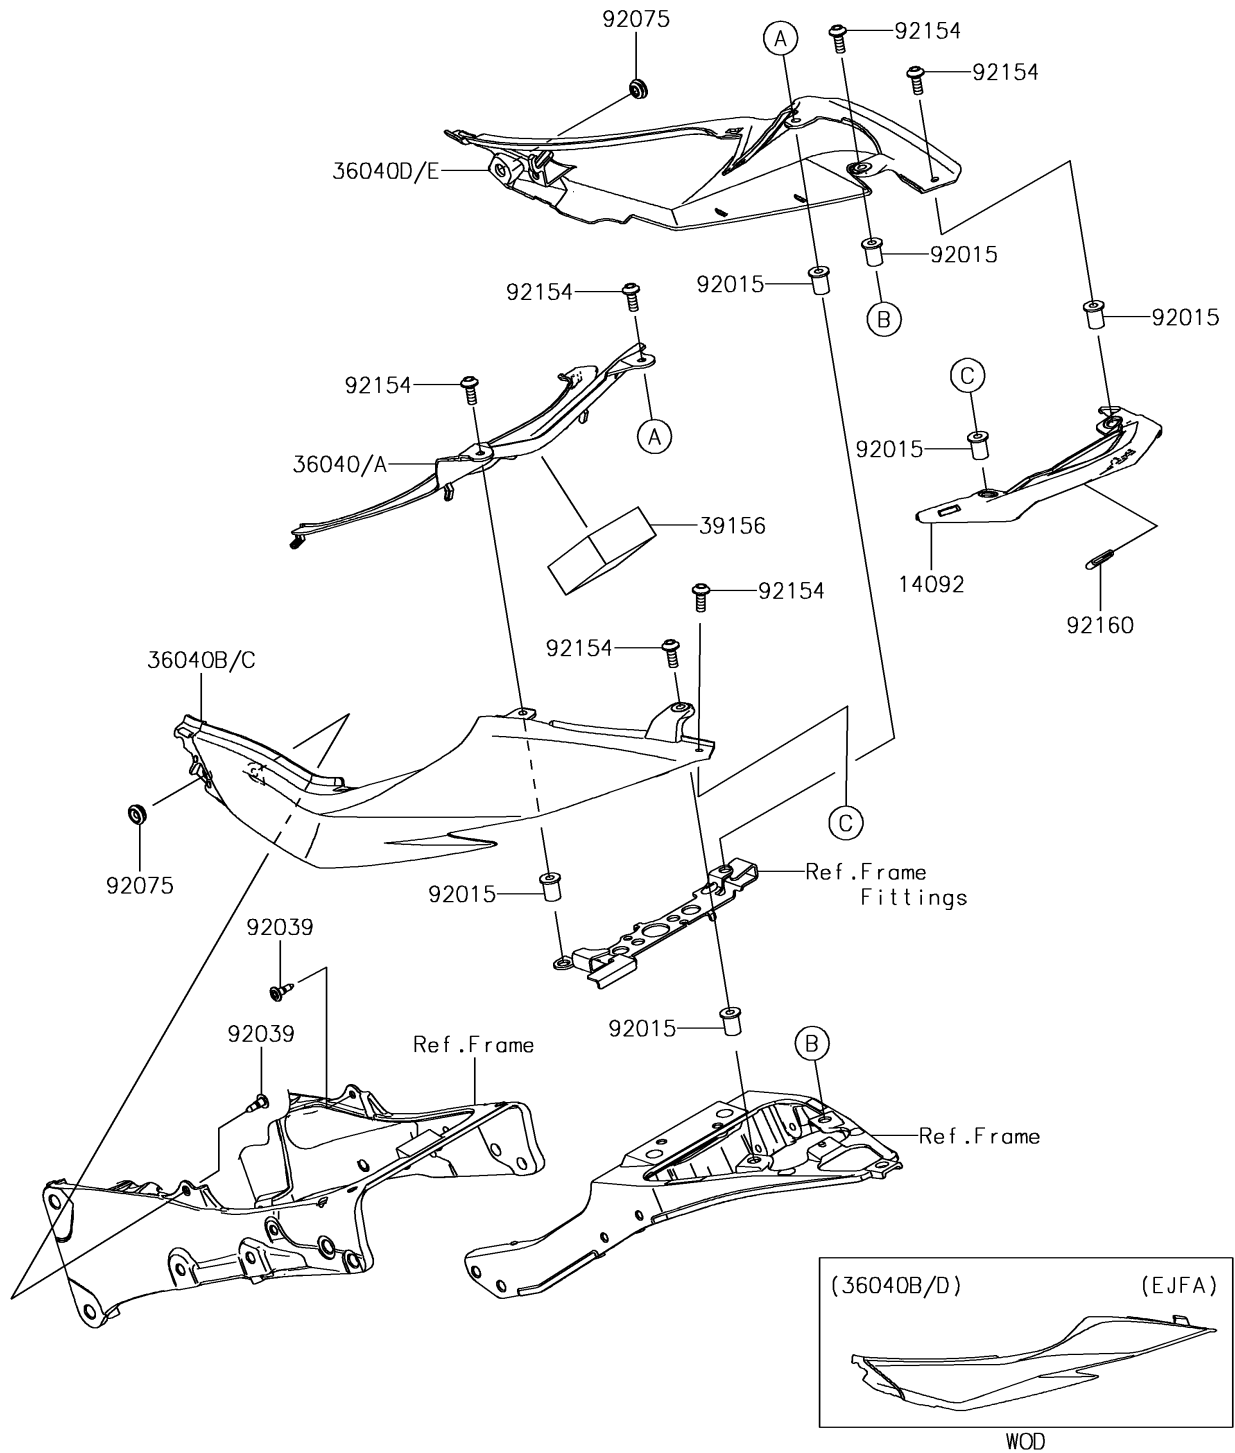

2018 NINJA® ZX™ -6R PARTS DIAGRAM

Side Covers

F2611

2018 NINJA® ZX™-6R PARTS LIST

Side Covers

ITEM NAME	PART NUMBER	QUANTITY
COVER,RR (Ref # 14092)	14092-0989	1
COVER-TAIL,CNT,M.M.F.SILVER (Ref # 36040)	36040-0093-60S	1
COVER-TAIL,LH,M.M.F.SILVER (Ref # 36040C)	36040-0133-60S	1
COVER-TAIL,RH,M.M.F.SILVER (Ref # 36040E)	36040-0134-60S	1
PAD,CNT COVER (Ref # 39156)	39156-0529	1
NUT,WELL,5MM (Ref # 92015)	92015-1757	6
RIVET (Ref # 92039)	92039-0068	2
DAMPER,6X16X7 (Ref # 92075)	92075-1011	2
BOLT,SOCKET,5X16 (Ref # 92154)	92154-0209	6
DAMPER (Ref # 92160)	92160-1190	1