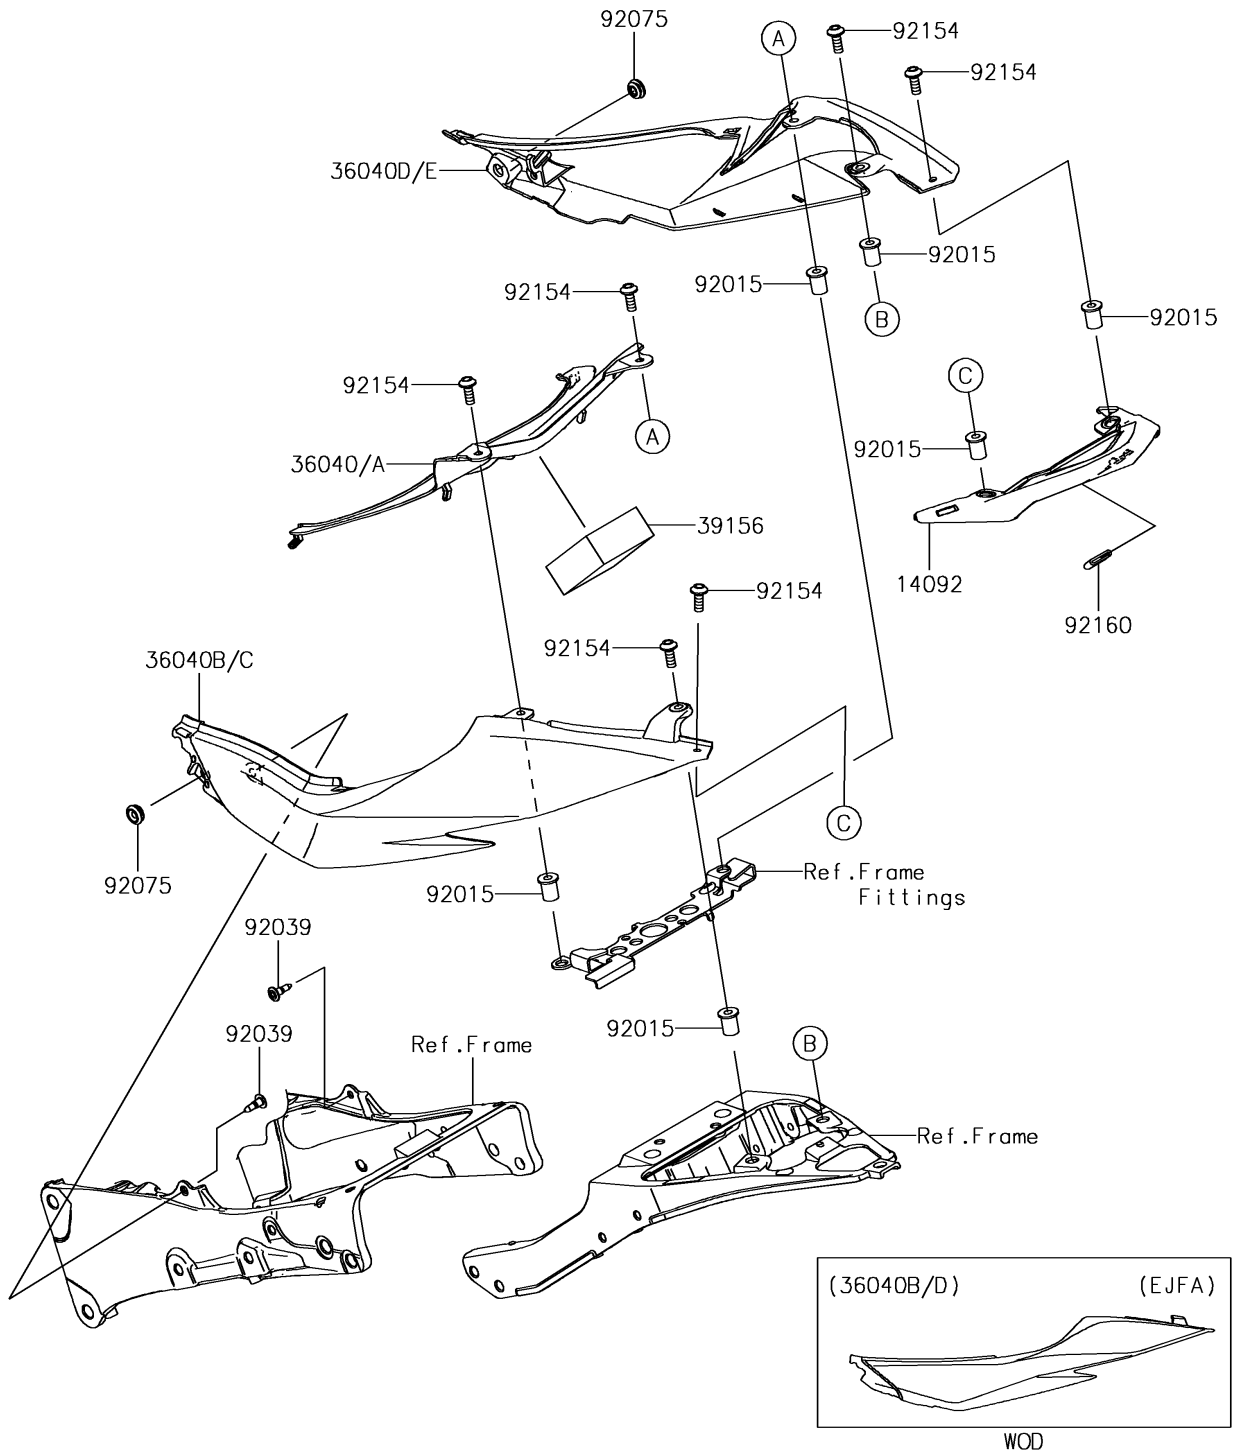

2018 NINJA® ZX™ -6R KRT EDITION PARTS DIAGRAM

Side Covers

F2611

2018 NINJA® ZX™ -6R KRT EDITION PARTS LIST

Side Covers

ITEM NAME	PART NUMBER	QUANTITY
COVER,RR (Ref # 14092)	14092-0989	1
COVER-TAIL,CNT,EBONY (Ref # 36040A)	36040-0093-H8	1
COVER-TAIL,LH,M.G.GRAY (Ref # 36040B)	36040-0133-45W	1
COVER-TAIL,RH,M.G.GRAY (Ref # 36040D)	36040-0134-45W	1
PAD,CNT COVER (Ref # 39156)	39156-0529	1
NUT,WELL,5MM (Ref # 92015)	92015-1757	6
RIVET (Ref # 92039)	92039-0068	2
DAMPER,6X16X7 (Ref # 92075)	92075-1011	2
BOLT,SOCKET,5X16 (Ref # 92154)	92154-0209	6
DAMPER (Ref # 92160)	92160-1190	1