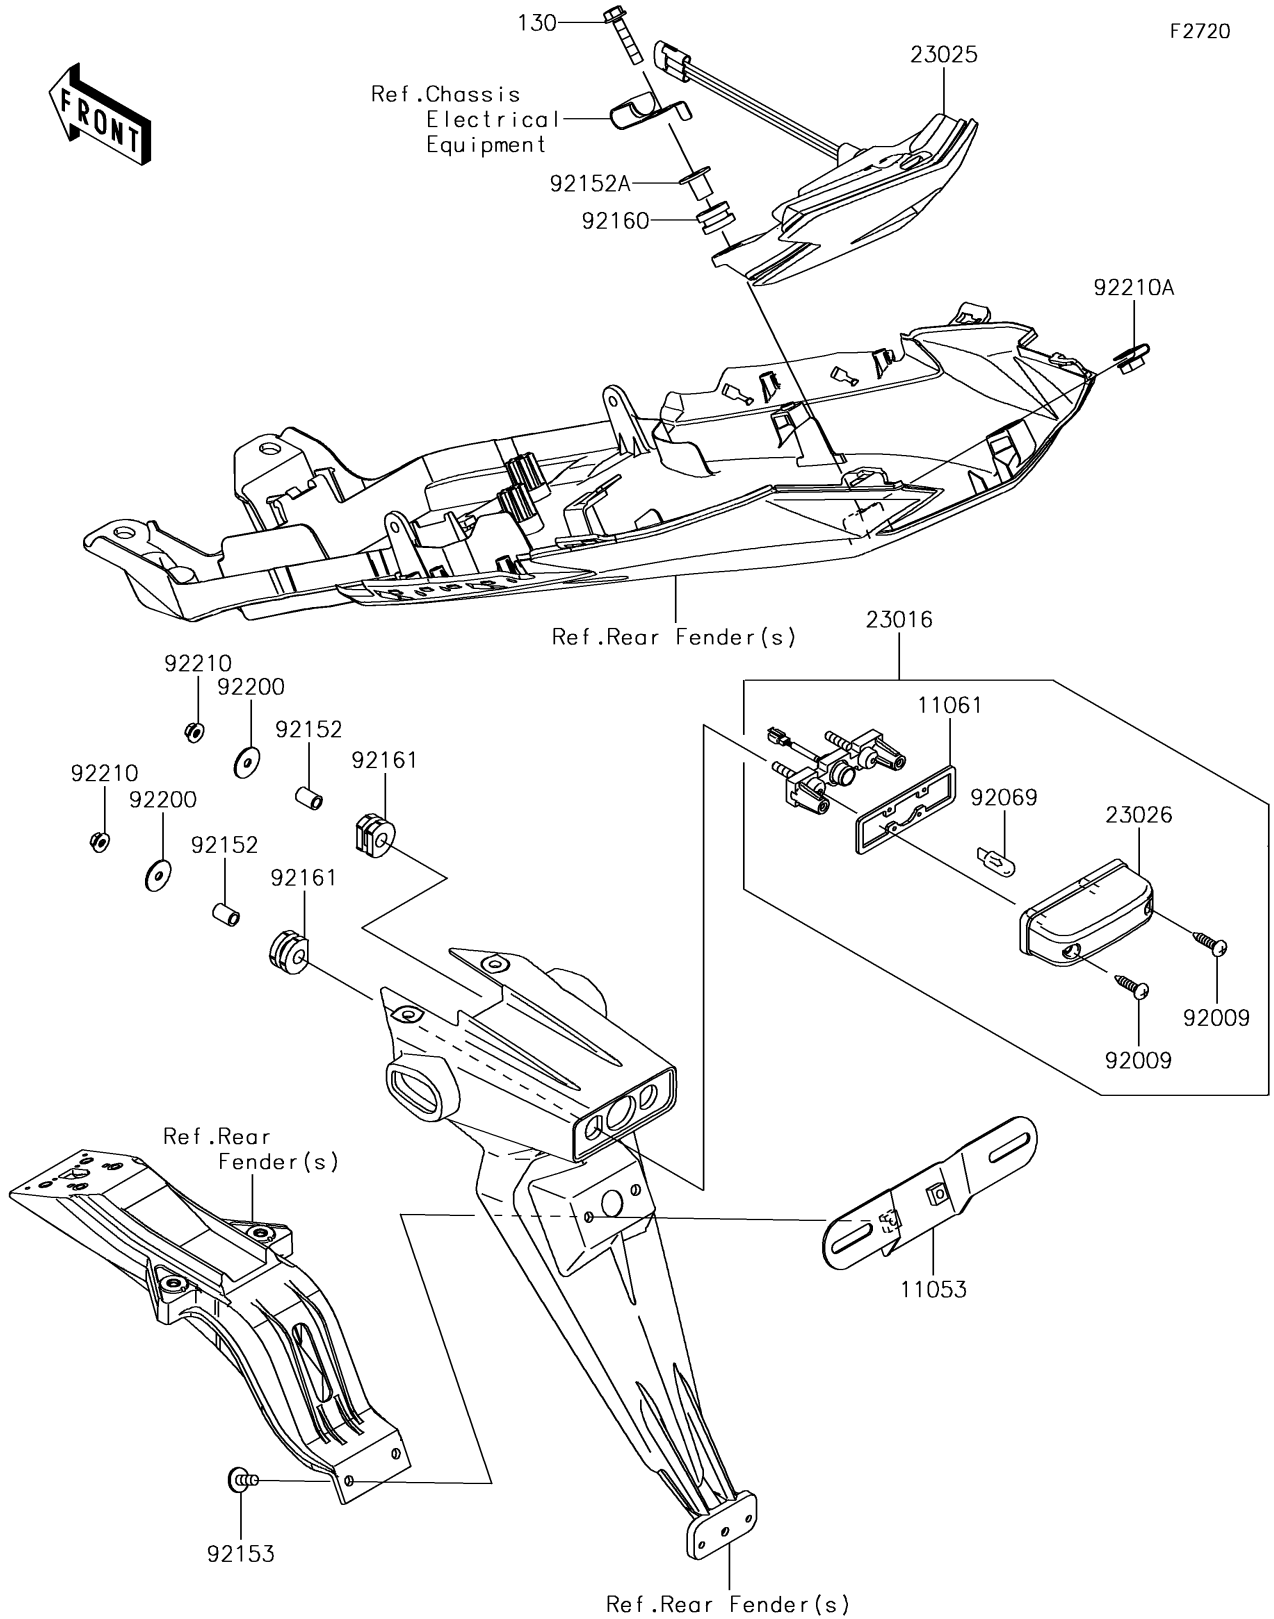

# 2018 NINJA® ZX™ -6R PARTS DIAGRAM

Taillight(s)

## 2018 NINJA® ZX™ -6R PARTS LIST

### Taillight(s)

ITEM NAME	PART NUMBER	QUANTITY
BRACKET,LICENSE (Ref # 11053)	11053-0400	1
GASKET,LICENSE LAMP (Ref # 11061)	11061-0329	1
BOLT-FLANGED,6X30 (Ref # 130)	130BB0630	2
LAMP-ASSY,LICENSE (Ref # 23016)	23016-0020	1
LAMP-TAIL,LED (Ref # 23025)	23025-0371	1
LENS,LICENSE LAMP (Ref # 23026)	23026-0014	1
SCREW,TAPPING,4X16 (Ref # 92009)	92009-1605	2
BULB,12V 5W (Ref # 92069)	92069-1016	1
COLLAR,6X9X13.3 (Ref # 92152)	92152-0617	2
COLLAR (Ref # 92152A)	92152-0703	2
BOLT,SOCKET,6X14 (Ref # 92153)	92153-1446	2
DAMPER,10X20X12 (Ref # 92160)	92160-1167	2
DAMPER (Ref # 92161)	92161-0776	2
WASHER,5.5X20X1.2 (Ref # 92200)	92200-0284	2
NUT,FLANGED,5MM (Ref # 92210)	92210-0007	2
NUT,6MM (Ref # 92210A)	92210-0277	2