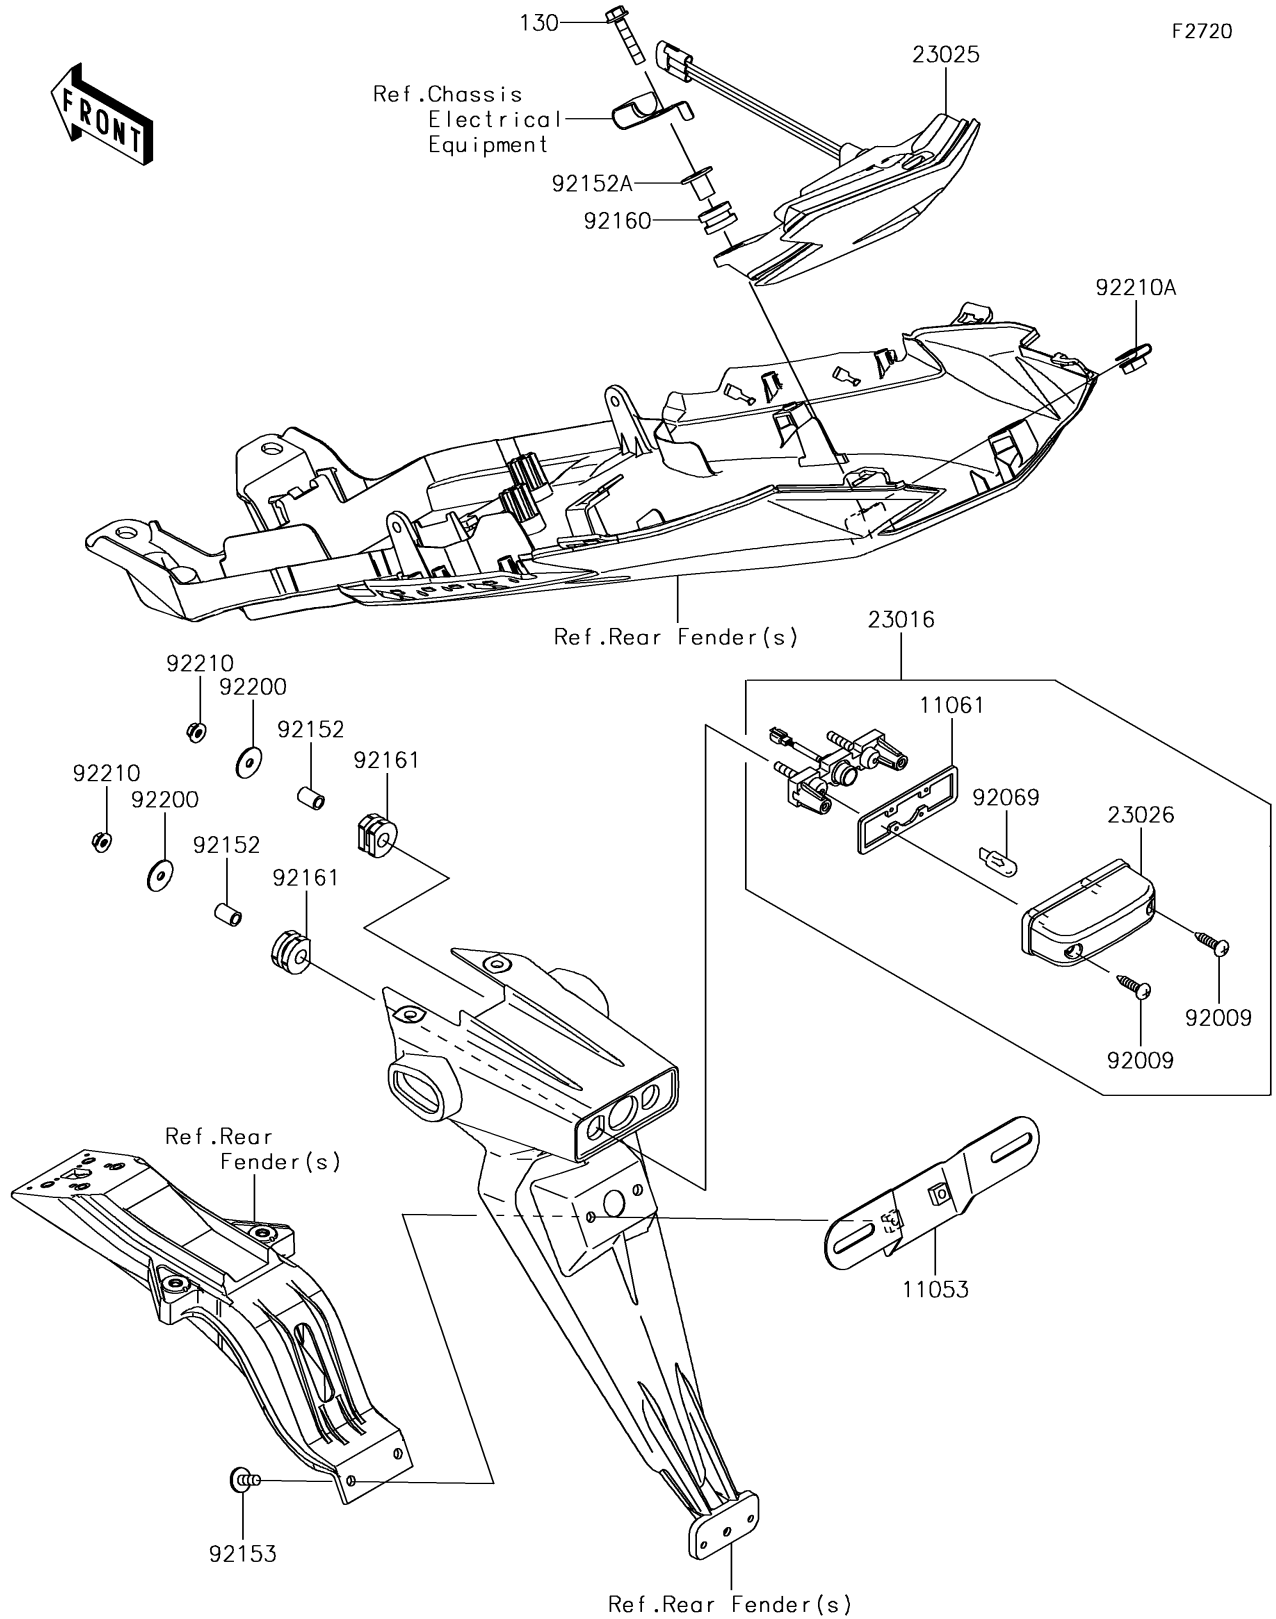

2018 NINJA® ZX™ -6R KRT EDITION PARTS DIAGRAM

Taillight(s)

2018 NINJA® ZX™ -6R KRT EDITION PARTS LIST

Taillight(s)

ITEM NAME	PART NUMBER	QUANTITY
BRACKET,LICENSE (Ref # 11053)	11053-0400	1
GASKET,LICENSE LAMP (Ref # 11061)	11061-0329	1
BOLT-FLANGED,6X30 (Ref # 130)	130BB0630	2
LAMP-ASSY,LICENSE (Ref # 23016)	23016-0020	1
LAMP-TAIL,LED (Ref # 23025)	23025-0371	1
LENS,LICENSE LAMP (Ref # 23026)	23026-0014	1
SCREW,TAPPING,4X16 (Ref # 92009)	92009-1605	2
BULB,12V 5W (Ref # 92069)	92069-1016	1
COLLAR,6X9X13.3 (Ref # 92152)	92152-0617	2
COLLAR (Ref # 92152A)	92152-0703	2
BOLT,SOCKET,6X14 (Ref # 92153)	92153-1446	2
DAMPER,10X20X12 (Ref # 92160)	92160-1167	2
DAMPER (Ref # 92161)	92161-0776	2
WASHER,5.5X20X1.2 (Ref # 92200)	92200-0284	2
NUT,FLANGED,5MM (Ref # 92210)	92210-0007	2
NUT,6MM (Ref # 92210A)	92210-0277	2