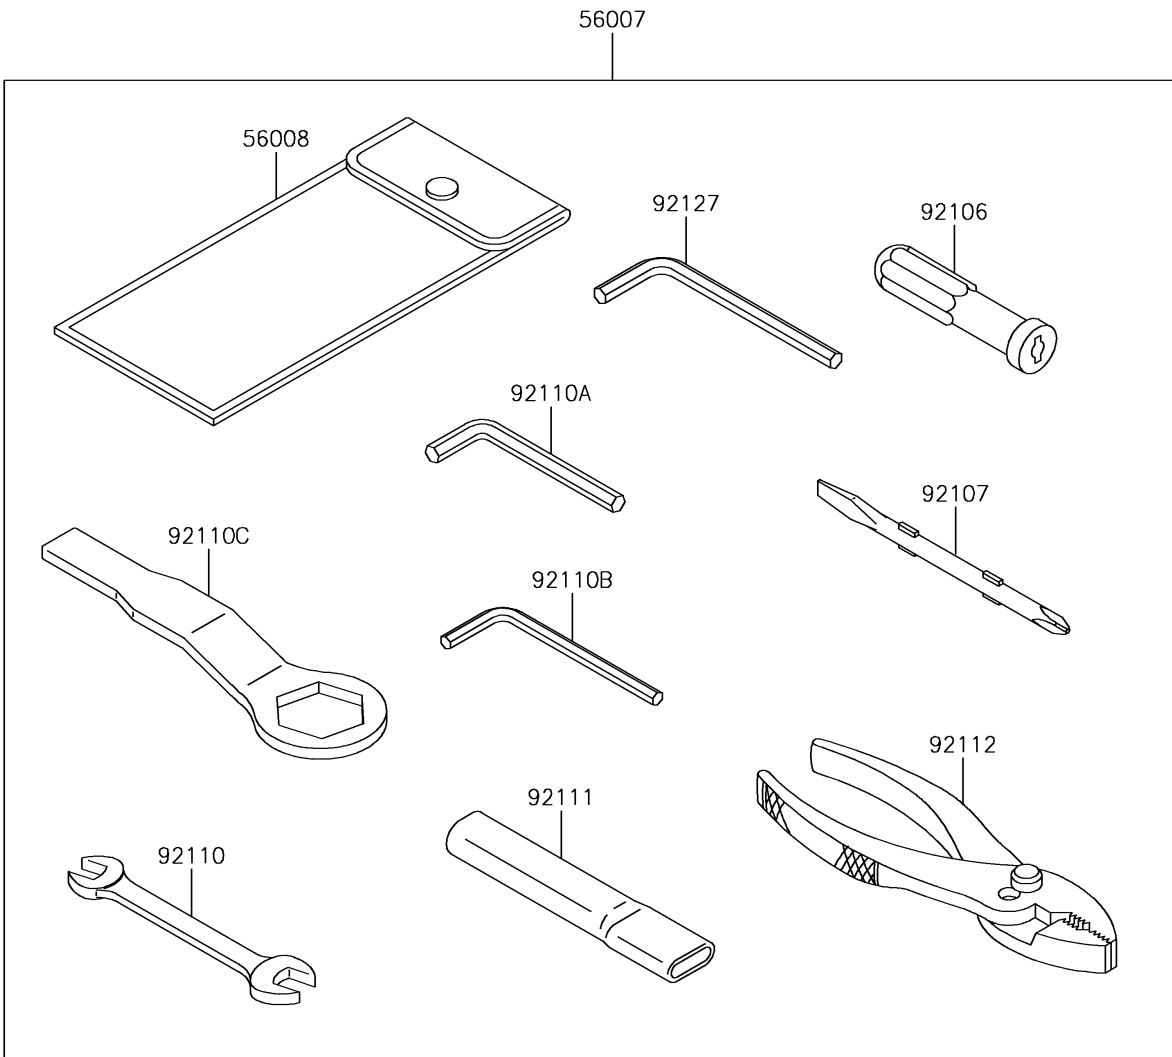

# 2018 NINJA® ZX™ -6R PARTS DIAGRAM

Owner's Tools

F2810

## 2018 NINJA® ZX™ -6R PARTS LIST

### Owner's Tools

ITEM NAME	PART NUMBER	QUANTITY
TOOL-KIT (Ref # 56007)	56007-0115	1
BAG,TOOL (Ref # 56008)	56008-0036	1
GASKET-LIQUID,TB1211F,CLEAR (Ref # 92104)	92104-0004	1
GASKET-LIQUID,TB1216B,BLACK (Ref # 92104A)	92104-1064	1
GRIP-SCREW DRIVER (Ref # 92106)	92106-0004	1
TOOL-DRIVER,#2PHILLIPS&SLOT (Ref # 92107)	92107-0019	1
TOOL-WRENCH,OPEN END,10X12 (Ref # 92110)	92110-0564	1
TOOL-WRENCH,ALLEN,5MM (Ref # 92110A)	92110-0566	1
TOOL-WRENCH,ALLEN,4MM (Ref # 92110B)	92110-0567	1
TOOL-WRENCH,BOX END,32MM (Ref # 92110C)	92110-0568	1
TOOL-BAR,WRENCH (Ref # 92111)	92111-0008	1
TOOL-PLIERS (Ref # 92112)	92112-0007	1
TOOL-WRENCH,ALLEN,6MM (Ref # 92127)	92127-003	1