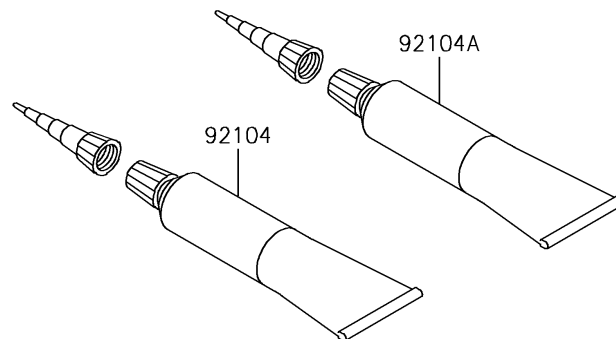

# 2018 NINJA® ZX™ -6R PARTS DIAGRAM

Owner's Tools

F2810

### Owner's Tools

ITEM NAME	PART NUMBER	QUANTITY
TOOL-KIT (Ref # 56007)	56007-0115	1
BAG,TOOL (Ref # 56008)	56008-0036	1
GASKET-LIQUID,TB1211F,CLEAR (Ref # 92104)	92104-0004	1
GASKET-LIQUID,TB1216B,BLACK (Ref # 92104A)	92104-1064	1
GRIP-SCREW DRIVER (Ref # 92106)	92106-0004	1
TOOL-DRIVER,#2PHILLIPS&SLOT (Ref # 92107)	92107-0019	1
TOOL-WRENCH,OPEN END,10X12 (Ref # 92110)	92110-0564	1
TOOL-WRENCH,ALLEN,5MM (Ref # 92110A)	92110-0566	1
TOOL-WRENCH,ALLEN,4MM (Ref # 92110B)	92110-0567	1
TOOL-WRENCH,BOX END,32MM (Ref # 92110C)	92110-0568	1
TOOL-BAR,WRENCH (Ref # 92111)	92111-0008	1
TOOL-PLIERS (Ref # 92112)	92112-0007	1
TOOL-WRENCH,ALLEN,6MM (Ref # 92127)	92127-003	1