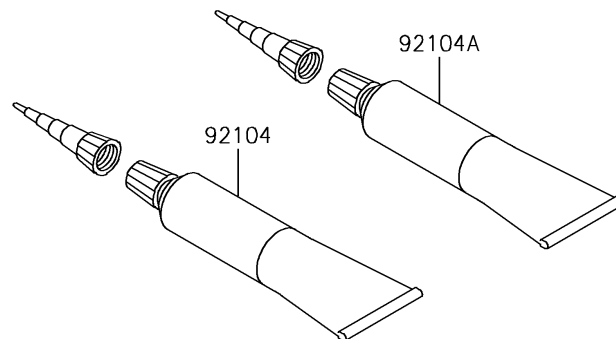

2018 NINJA® ZX™ -6R KRT EDITION PARTS DIAGRAM

Owner's Tools

F2810

2018 NINJA® ZX™ -6R KRT EDITION PARTS LIST

Owner's Tools

ITEM NAME	PART NUMBER	QUANTITY
TOOL-KIT (Ref # 56007)	56007-0115	1
BAG,TOOL (Ref # 56008)	56008-0036	1
GASKET-LIQUID,TB1211F,CLEAR (Ref # 92104)	92104-0004	1
GASKET-LIQUID,TB1216B,BLACK (Ref # 92104A)	92104-1064	1
GRIP-SCREW DRIVER (Ref # 92106)	92106-0004	1
TOOL-DRIVER,#2PHILLIPS&SLOT (Ref # 92107)	92107-0019	1
TOOL-WRENCH,OPEN END,10X12 (Ref # 92110)	92110-0564	1
TOOL-WRENCH,ALLEN,5MM (Ref # 92110A)	92110-0566	1
TOOL-WRENCH,ALLEN,4MM (Ref # 92110B)	92110-0567	1
TOOL-WRENCH,BOX END,32MM (Ref # 92110C)	92110-0568	1
TOOL-BAR,WRENCH (Ref # 92111)	92111-0008	1
TOOL-PLIERS (Ref # 92112)	92112-0007	1
TOOL-WRENCH,ALLEN,6MM (Ref # 92127)	92127-003	1