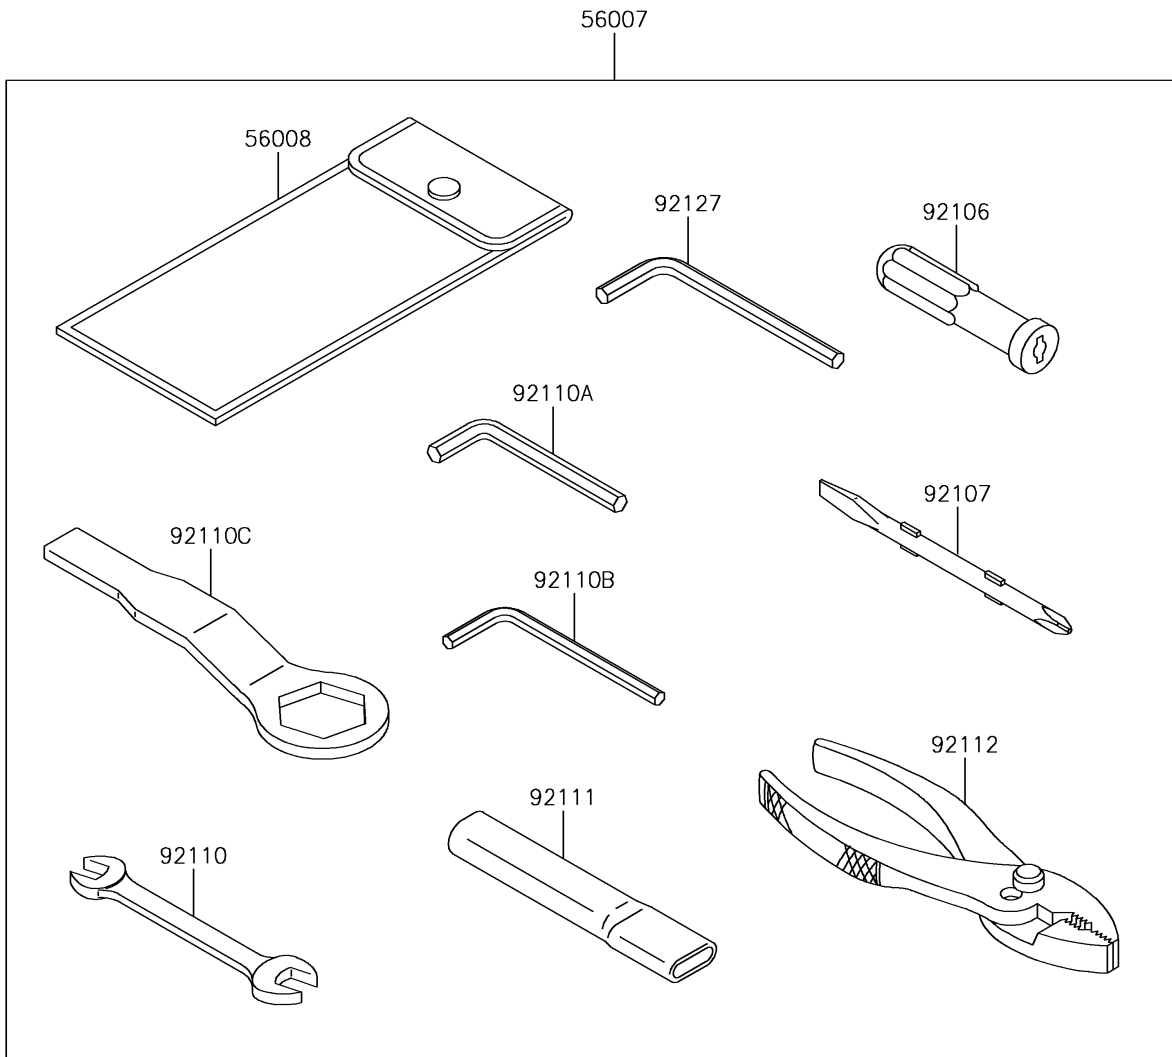

2018 NINJA® ZX™ -6R KRT EDITION PARTS DIAGRAM

Owner's Tools

F2810

2018 NINJA® ZX™ -6R KRT EDITION PARTS LIST

Owner's Tools

ITEM NAME	PART NUMBER	QUANTITY
TOOL-KIT (Ref # 56007)	56007-0115	1
BAG,TOOL (Ref # 56008)	56008-0036	1
GASKET-LIQUID,TB1211F,CLEAR (Ref # 92104)	92104-0004	1
GASKET-LIQUID,TB1216B,BLACK (Ref # 92104A)	92104-1064	1
GRIP-SCREW DRIVER (Ref # 92106)	92106-0004	1
TOOL-DRIVER,#2PHILLIPS&SLOT (Ref # 92107)	92107-0019	1
TOOL-WRENCH,OPEN END,10X12 (Ref # 92110)	92110-0564	1
TOOL-WRENCH,ALLEN,5MM (Ref # 92110A)	92110-0566	1
TOOL-WRENCH,ALLEN,4MM (Ref # 92110B)	92110-0567	1
TOOL-WRENCH,BOX END,32MM (Ref # 92110C)	92110-0568	1
TOOL-BAR,WRENCH (Ref # 92111)	92111-0008	1
TOOL-PLIERS (Ref # 92112)	92112-0007	1
TOOL-WRENCH,ALLEN,6MM (Ref # 92127)	92127-003	1