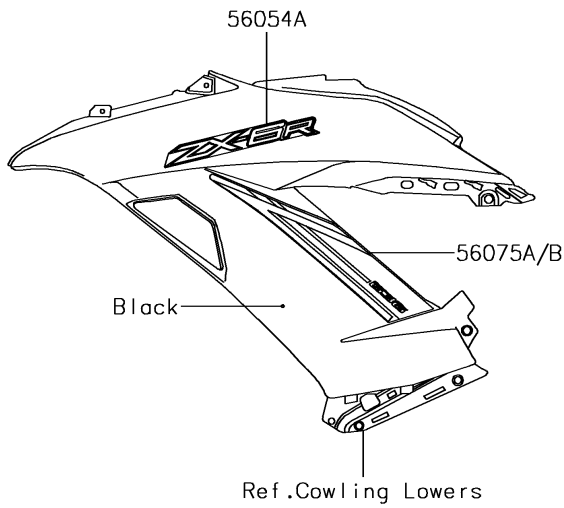

# 2018 NINJA® ZX™ -6R PARTS DIAGRAM

Decals(Silver)(EJF)

F2861

## 2018 NINJA® ZX™-6R PARTS LIST

Decals(Silver)(EJF)

ITEM NAME	PART NUMBER	QUANTITY
MARK,FUEL TANK,NINJA (Ref # 56054)	56054-2311	2
MARK,SIDE COWL.,ZX-6R (Ref # 56054A)	56054-2318	2
MARK,LWR COWL.,KAWASAKI (Ref # 56054B)	56054-2319	2
PATTERN,WHEEL,GREEN,4X1353 (Ref # 56075)	56075-1055	4
PATTERN,SIDE COWL.,LH (Ref # 56075A)	56075-3880	1
PATTERN,SIDE COWL.,RH (Ref # 56075B)	56075-3881	1
RIM STRIPE APPLICATOR (Ref # 57001)	57001-1752	AR