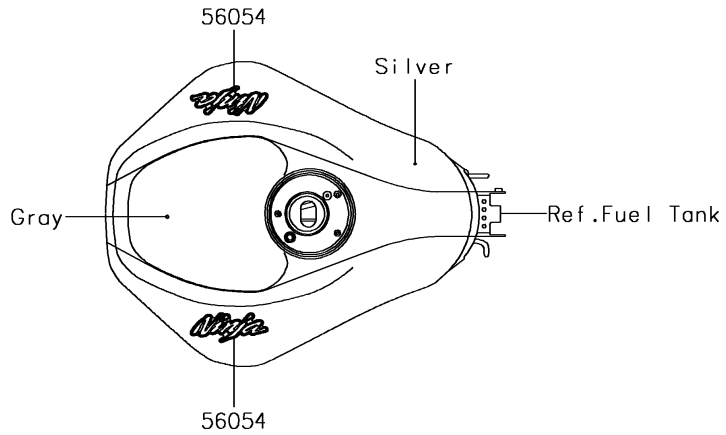

# 2018 NINJA® ZX™ -6R PARTS DIAGRAM

Decals(Silver)(EJF)

F2861

## 2018 NINJA® ZX™-6R PARTS LIST

Decals(Silver)(EJF)

ITEM NAME	PART NUMBER	QUANTITY
MARK,FUEL TANK,NINJA (Ref # 56054)	56054-2311	2
MARK,SIDE COWL.,ZX-6R (Ref # 56054A)	56054-2318	2
MARK,LWR COWL.,KAWASAKI (Ref # 56054B)	56054-2319	2
PATTERN,WHEEL,GREEN,4X1353 (Ref # 56075)	56075-1055	4
PATTERN,SIDE COWL.,LH (Ref # 56075A)	56075-3880	1
PATTERN,SIDE COWL.,RH (Ref # 56075B)	56075-3881	1
RIM STRIPE APPLICATOR (Ref # 57001)	57001-1752	AR