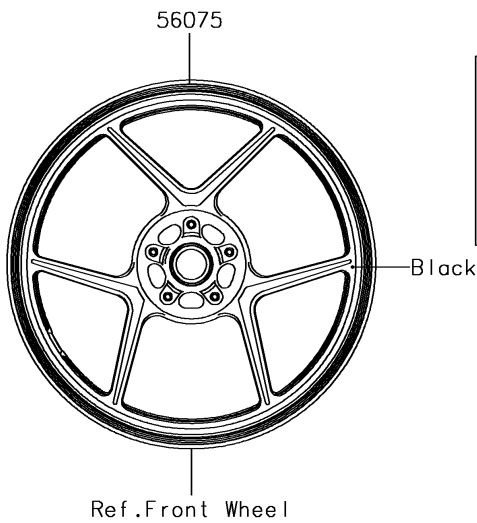

# 2018 NINJA® ZX™ -6R PARTS DIAGRAM

Decals(Silver)(EJF)

F2861

## 2018 NINJA® ZX™-6R PARTS LIST

Decals(Silver)(EJF)

ITEM NAME	PART NUMBER	QUANTITY
MARK,FUEL TANK,NINJA (Ref # 56054)	56054-2311	2
MARK,SIDE COWL.,ZX-6R (Ref # 56054A)	56054-2318	2
MARK,LWR COWL.,KAWASAKI (Ref # 56054B)	56054-2319	2
PATTERN,WHEEL,GREEN,4X1353 (Ref # 56075)	56075-1055	4
PATTERN,SIDE COWL.,LH (Ref # 56075A)	56075-3880	1
PATTERN,SIDE COWL.,RH (Ref # 56075B)	56075-3881	1
RIM STRIPE APPLICATOR (Ref # 57001)	57001-1752	AR