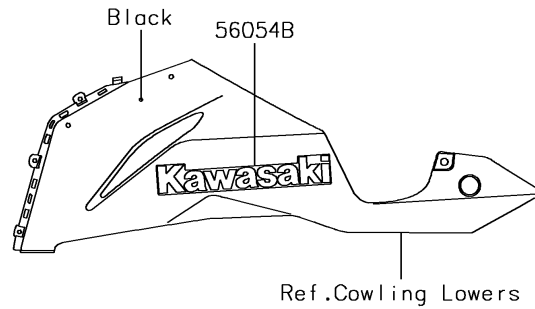

# 2018 NINJA® ZX™ -6R PARTS DIAGRAM

Decals(Silver)(EJF)

F2861

## 2018 NINJA® ZX™-6R PARTS LIST

Decals(Silver)(EJF)

ITEM NAME	PART NUMBER	QUANTITY
MARK,FUEL TANK,NINJA (Ref # 56054)	56054-2311	2
MARK,SIDE COWL.,ZX-6R (Ref # 56054A)	56054-2318	2
MARK,LWR COWL.,KAWASAKI (Ref # 56054B)	56054-2319	2
PATTERN,WHEEL,GREEN,4X1353 (Ref # 56075)	56075-1055	4
PATTERN,SIDE COWL.,LH (Ref # 56075A)	56075-3880	1
PATTERN,SIDE COWL.,RH (Ref # 56075B)	56075-3881	1
RIM STRIPE APPLICATOR (Ref # 57001)	57001-1752	AR