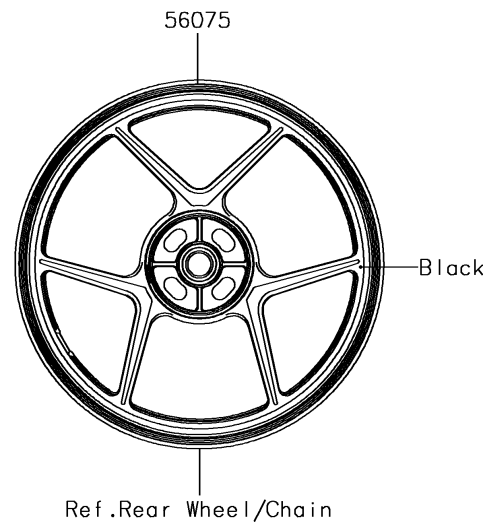

# 2018 NINJA® ZX™ -6R PARTS DIAGRAM

Decals(Silver)(EJF)

F2861

## 2018 NINJA® ZX™-6R PARTS LIST

Decals(Silver)(EJF)

ITEM NAME	PART NUMBER	QUANTITY
MARK,FUEL TANK,NINJA (Ref # 56054)	56054-2311	2
MARK,SIDE COWL.,ZX-6R (Ref # 56054A)	56054-2318	2
MARK,LWR COWL.,KAWASAKI (Ref # 56054B)	56054-2319	2
PATTERN,WHEEL,GREEN,4X1353 (Ref # 56075)	56075-1055	4
PATTERN,SIDE COWL.,LH (Ref # 56075A)	56075-3880	1
PATTERN,SIDE COWL.,RH (Ref # 56075B)	56075-3881	1
RIM STRIPE APPLICATOR (Ref # 57001)	57001-1752	AR