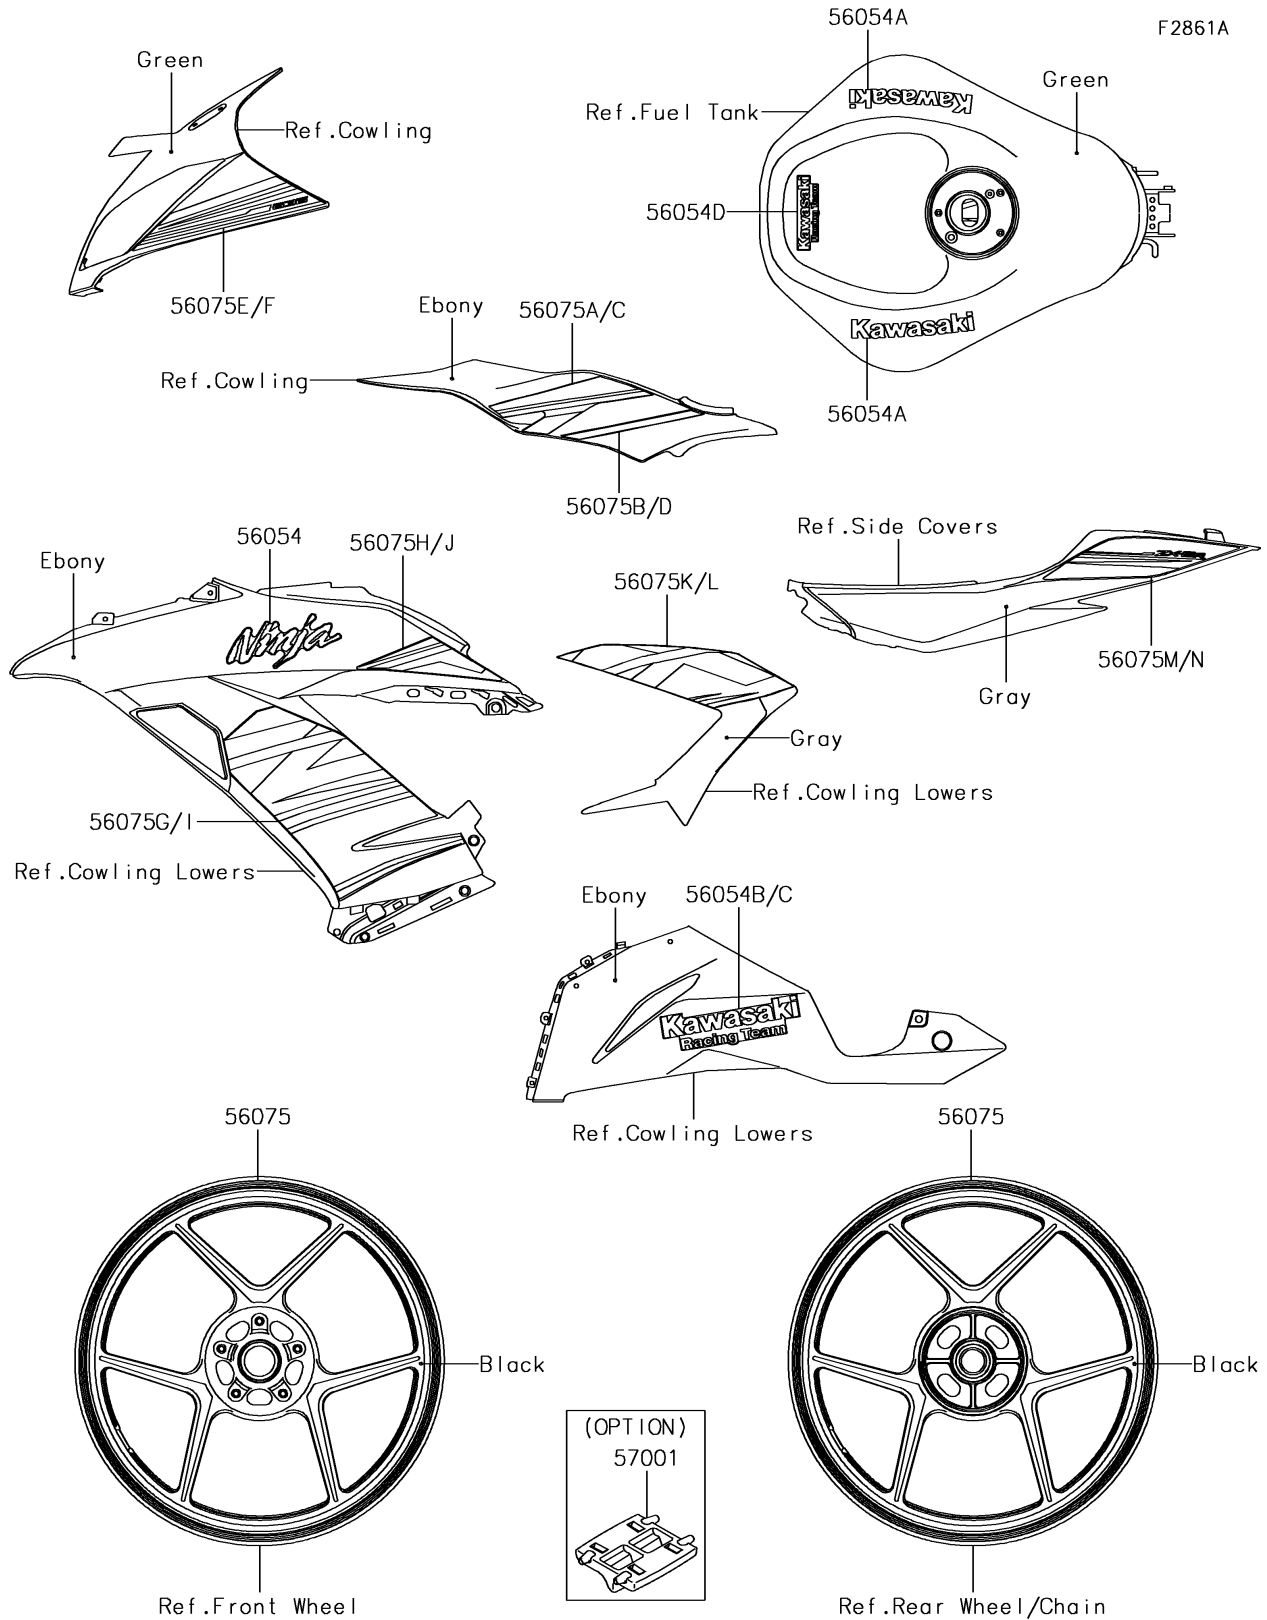

2018 NINJA® ZX™ -6R KRT EDITION PARTS DIAGRAM

Decals(Green)(EJFA)

2018 NINJA® ZX™ -6R KRT EDITION PARTS LIST

Decals(Green)(EJFA)

| ITEM NAME | PART NUMBER | QUANTITY |
|----------------------------------------------|-------------|----------|
| MARK,SIDE COWL.,NINJA (Ref # 56054) | 56054-2045 | 2 |
| MARK,FUEL TANK,KAWASAKI (Ref # 56054A) | 56054-2315 | 2 |
| MARK,LWR COWL.,LH,KAWASAKI RT (Ref # 56054B) | 56054-2321 | 1 |
| MARK,LWR COWL.,RH,KAWASAKI RT (Ref # 56054C) | 56054-2338 | 1 |
| MARK,FUEL TANK,KAWASAKI RT (Ref # 56054D) | 56054-2365 | 1 |
| PATTERN,WHEEL,GRN/BLK,6X1079 (Ref # 56075) | 56075-1693 | 4 |
| PATTERN,SIDE COVER,LH,UPP (Ref # 56075A) | 56075-3882 | 1 |
| PATTERN,SIDE COVER,LH,LWR (Ref # 56075B) | 56075-3883 | 1 |
| PATTERN,SIDE COVER,RH,UPP (Ref # 56075C) | 56075-3884 | 1 |
| PATTERN,SIDE COVER,RH,LWR (Ref # 56075D) | 56075-3885 | 1 |
| PATTERN,UPP COWL.,LH (Ref # 56075E) | 56075-3886 | 1 |
| PATTERN,UPP COWL.,RH (Ref # 56075F) | 56075-3887 | 1 |
| PATTERN,SIDE COWL.,LH,FR (Ref # 56075G) | 56075-3888 | 1 |
| PATTERN,SIDE COWL.,LH,RR (Ref # 56075H) | 56075-3889 | 1 |
| PATTERN,SIDE COWL.,RH,FR (Ref # 56075I) | 56075-3890 | 1 |
| PATTERN,SIDE COWL.,RH,RR (Ref # 56075J) | 56075-3891 | 1 |
| PATTERN,FIN COWL.,LH (Ref # 56075K) | 56075-3892 | 1 |
| PATTERN,FIN COWL.,RH (Ref # 56075L) | 56075-3893 | 1 |
| PATTERN,TAIL COVER,LH (Ref # 56075M) | 56075-3894 | 1 |
| PATTERN,TAIL COVER,RH (Ref # 56075N) | 56075-3895 | 1 |
| RIM STRIPE APPLICATOR (Ref # 57001) | 57001-1752 | AR |