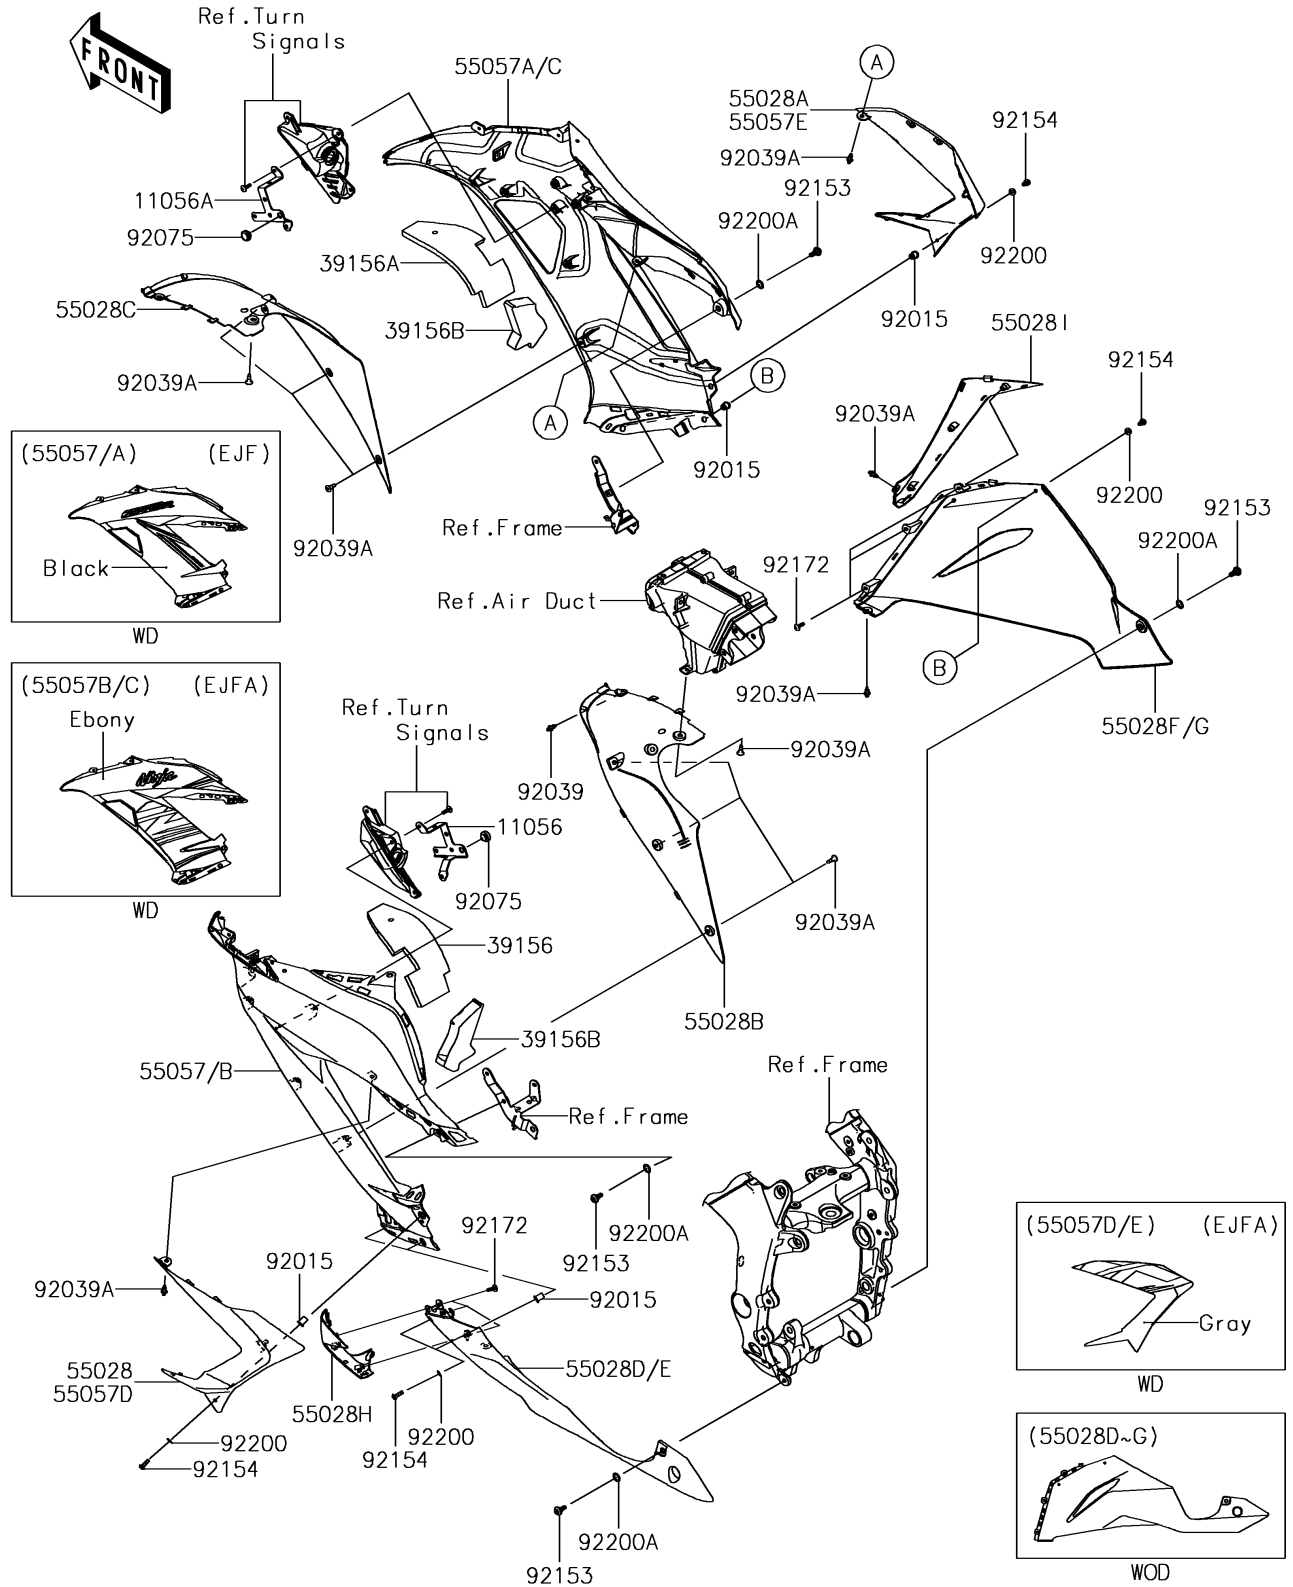

# 2018 NINJA® ZX™ -6R KRT EDITION PARTS DIAGRAM

## Cowling Lower

F2872

## 2018 NINJA® ZX™ -6R KRT EDITION PARTS LIST

### Cowling Lowers

ITEM NAME	PART NUMBER	QUANTITY
BRACKET,SIDE COWLING,LH (Ref # 11056)	11056-2186	1
BRACKET,SIDE COWLING,RH (Ref # 11056A)	11056-2187	1
PAD,T10,COWLING LH (Ref # 39156)	39156-0944	1
PAD,T10,COWLING RH (Ref # 39156A)	39156-0945	1
PAD,T20 (Ref # 39156B)	39156-0958	2
COWLING,FR,LH (Ref # 55028B)	55028-0448	1
COWLING,FR,RH (Ref # 55028C)	55028-0449	1
COWLING,LWR,LH,EBONY (Ref # 55028E)	55028-0450-H8	1
COWLING,LWR,RH,EBONY (Ref # 55028G)	55028-0451-H8	1
COWLING,LWR,FR,LH (Ref # 55028H)	55028-0452	1
COWLING,LWR,FR,RH (Ref # 55028I)	55028-0453	1
COWLING,SIDE,LH,EBONY (Ref # 55057B)	55057-5430-H8	1
COWLING,SIDE,RH,EBONY (Ref # 55057C)	55057-5431-H8	1
COWLING,FIN,LH,M.G.GRAY (Ref # 55057D)	55057-5432-45W	1
COWLING,FIN,RH,M.G.GRAY (Ref # 55057E)	55057-5433-45W	1
NUT,WELL,5MM (Ref # 92015)	92015-1757	6
RIVET (Ref # 92039)	92039-0051	1
RIVET (Ref # 92039A)	92039-0068	12
DAMPER (Ref # 92075)	92075-1983	2
BOLT,SOCKET,6MM (Ref # 92153)	92153-0489	4
BOLT,SOCKET,5X16 (Ref # 92154)	92154-0209	6
SCREW,TAPPING,5X10 (Ref # 92172)	92172-0262	6
WASHER,NYLONE,5.3X11.5X0.5 (Ref # 92200)	92200-0006	6
WASHER,10.4X15.9X0.5 (Ref # 92200A)	92200-0157	4