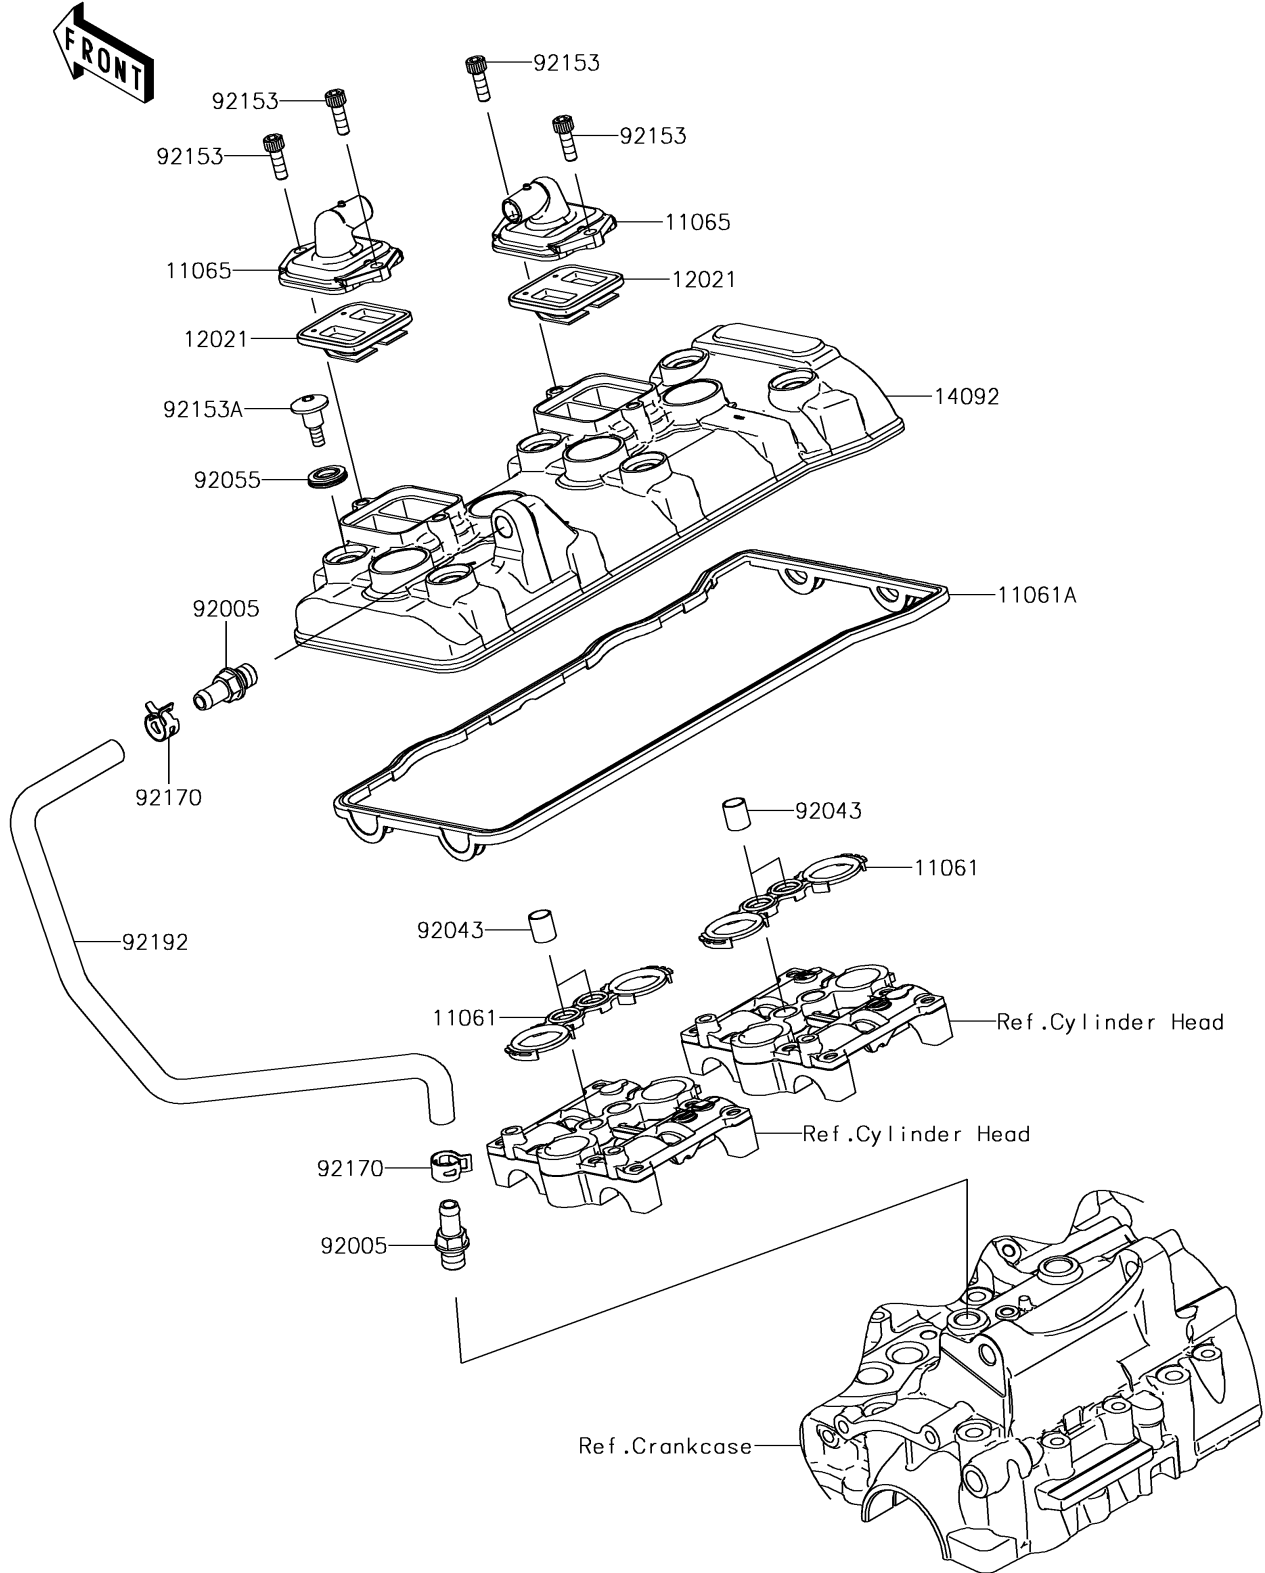

2018 NINJA® ZX™ -6R ABS PARTS DIAGRAM

Cylinder Head Cover

E1112

2018 NINJA® ZX™ -6R ABS PARTS LIST

Cylinder Head Cover

ITEM NAME	PART NUMBER	QUANTITY
GASKET,PLUG HOLE (Ref # 11061)	11061-0374	2
GASKET,HEAD COVER (Ref # 11061A)	11061-0375	1
CAP,HEAD COVER (Ref # 11065)	11065-0328	2
VALVE-ASSY-REED (Ref # 12021)	12021-0016	2
COVER,HEAD (Ref # 14092)	14092-1084	1
FITTING,BREATHER CONNECTION (Ref # 92005)	92005-0086	2
PIN,10.1X12X14 (Ref # 92043)	92043-4009	4
RING-O (Ref # 92055)	92055-0187	6
BOLT,SOCKET,6X18 (Ref # 92153)	92153-1284	4
BOLT,SOCKET,6X22.5 (Ref # 92153A)	92153-1779	6
CLAMP (Ref # 92170)	92170-1938	2
TUBE,BREATHER CONNECTION (Ref # 92192)	92192-0423	1