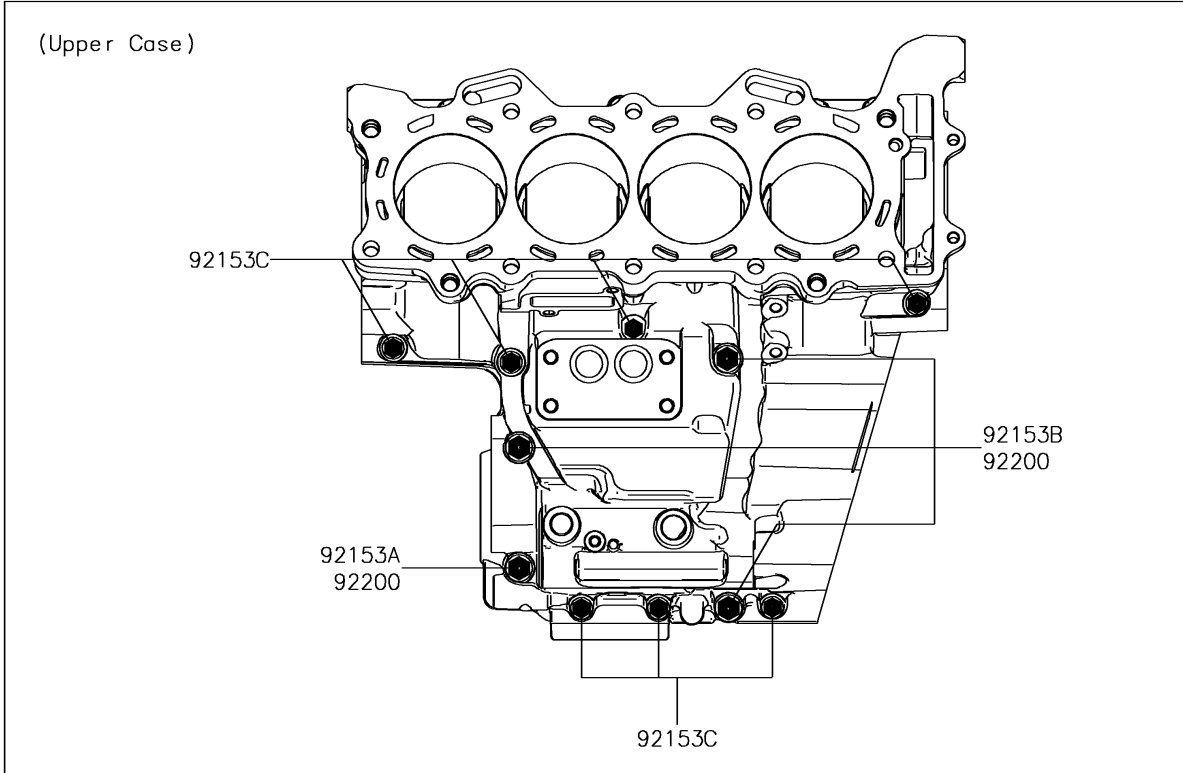

# 2018 NINJA® ZX™ -6R ABS PARTS DIAGRAM

## Crankcase Bolt Pattern

E1412

## 2018 NINJA® ZX™ -6R ABS PARTS LIST

### Crankcase Bolt Pattern

ITEM NAME	PART NUMBER	QUANTITY
BOLT,FLANGED,8X95 (Ref # 92153)	92153-1631	10
BOLT,FLANGED,8X90 (Ref # 92153A)	92153-1632	1
BOLT,FLANGED,8X75 (Ref # 92153B)	92153-1633	3
BOLT,FLANGED,6X68 (Ref # 92153C)	92153-1637	7
BOLT,FLANGED,6X50 (Ref # 92153D)	92153-1638	9
WASHER,8.2X16X1.6 (Ref # 92200)	92200-0047	4
WASHER,8.5X18X3.0 (Ref # 92200A)	92200-0153	10