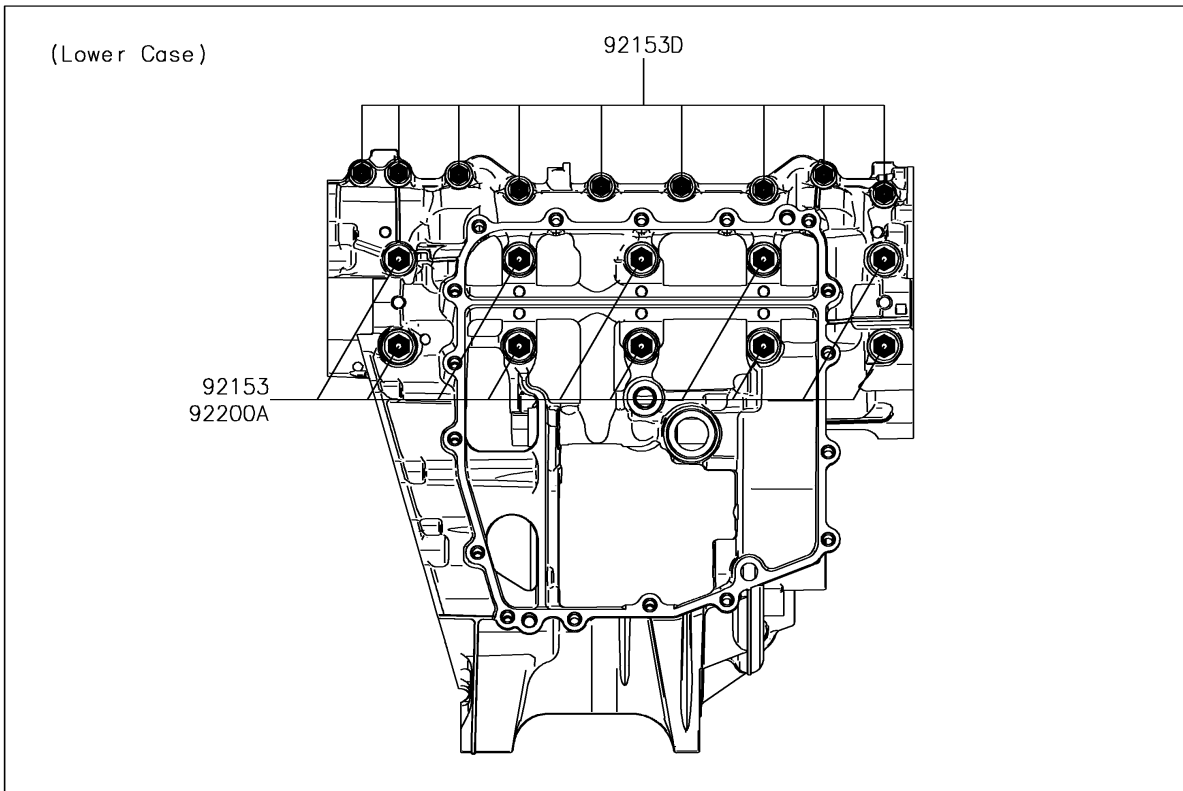

# 2018 NINJA® ZX™ -6R ABS PARTS DIAGRAM

## Crankcase Bolt Pattern

E1412

### Crankcase Bolt Pattern

ITEM NAME	PART NUMBER	QUANTITY
BOLT,FLANGED,8X95 (Ref # 92153)	92153-1631	10
BOLT,FLANGED,8X90 (Ref # 92153A)	92153-1632	1
BOLT,FLANGED,8X75 (Ref # 92153B)	92153-1633	3
BOLT,FLANGED,6X68 (Ref # 92153C)	92153-1637	7
BOLT,FLANGED,6X50 (Ref # 92153D)	92153-1638	9
WASHER,8.2X16X1.6 (Ref # 92200)	92200-0047	4
WASHER,8.5X18X3.0 (Ref # 92200A)	92200-0153	10