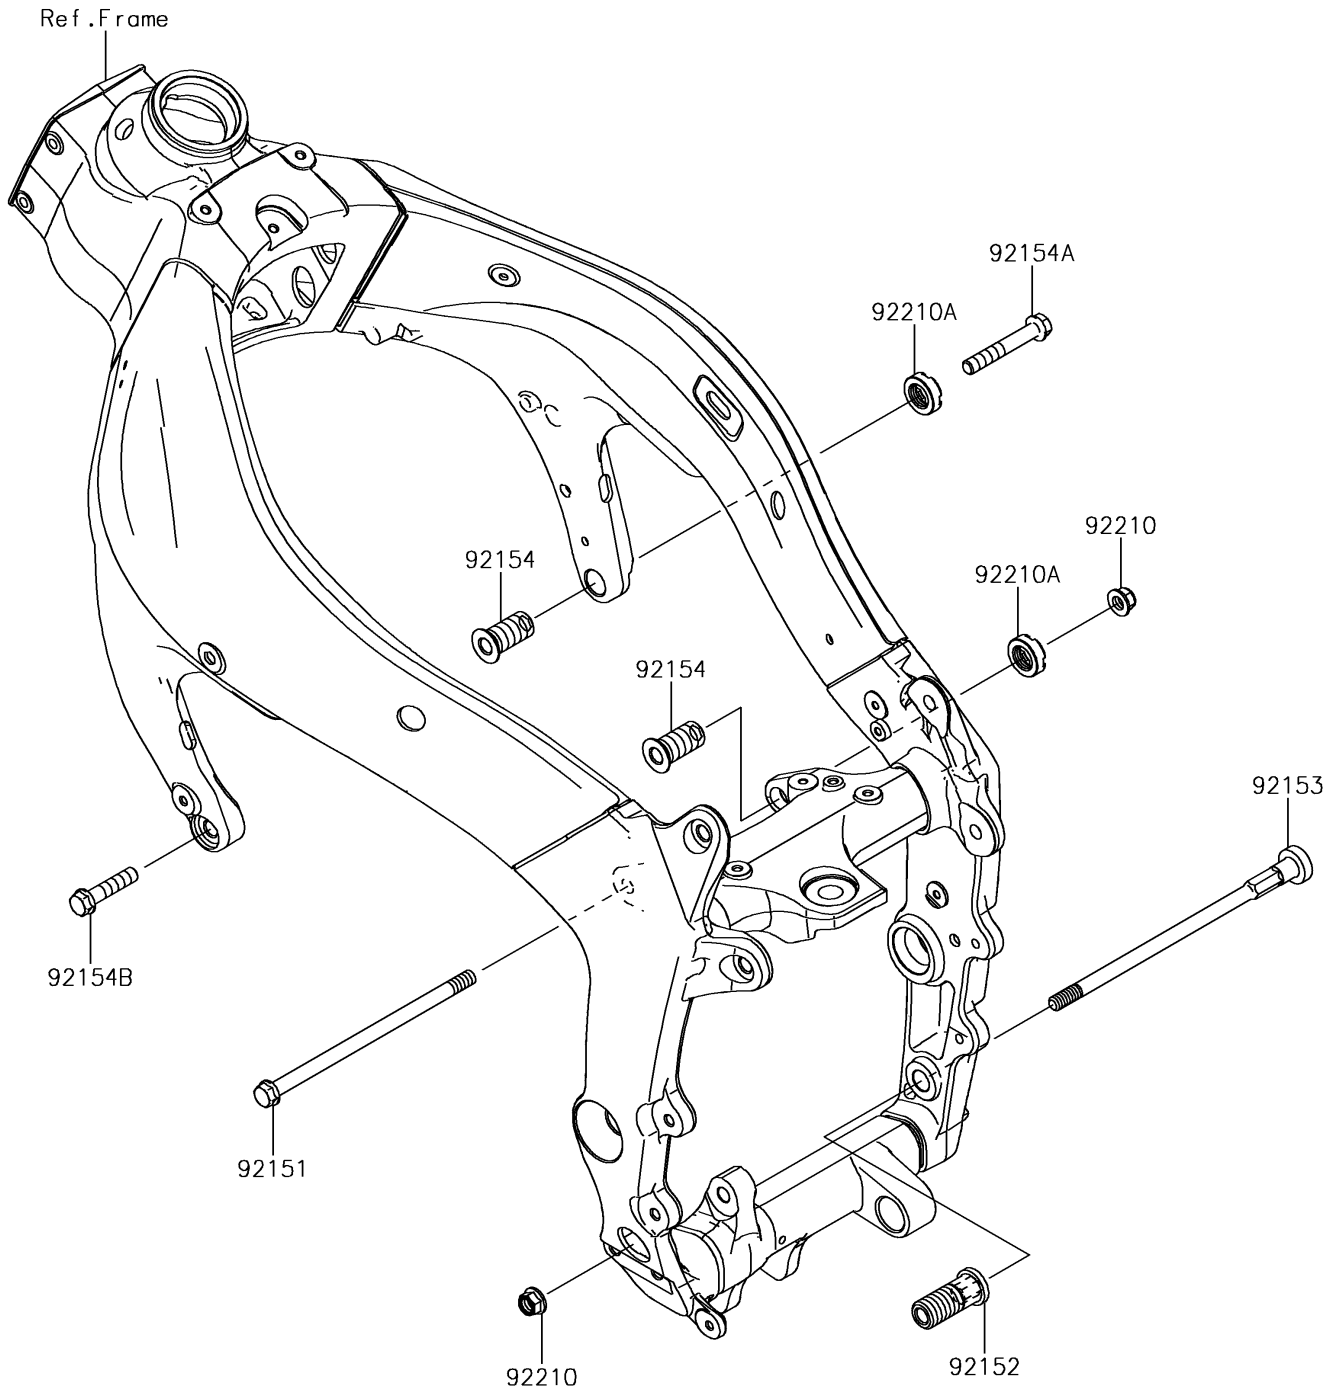

# 2018 NINJA® ZX™ -6R ABS KRT EDITION PARTS DIAGRAM

Engine Mount

F2122

## 2018 NINJA® ZX™ -6R ABS KRT EDITION PARTS LIST

### Engine Mount

ITEM NAME	PART NUMBER	QUANTITY
BOLT,FLANGED,10X190 (Ref # 92151)	92151-1915	1
COLLAR,ENGINE MOUNT (Ref # 92152)	92152-0076	1
BOLT,SOCKET,10X227 (Ref # 92153)	92153-1328	1
BOLT,ENGINE MOUNT,18MM (Ref # 92154)	92154-0249	2
BOLT,FLANGED,10X65 (Ref # 92154A)	92154-0312	1
BOLT,FLANGED,10X40 (Ref # 92154B)	92154-0313	1
NUT,LOCK,FLANGED,10MM (Ref # 92210)	92210-1139	2
NUT,18MM (Ref # 92210A)	92210-1203	2