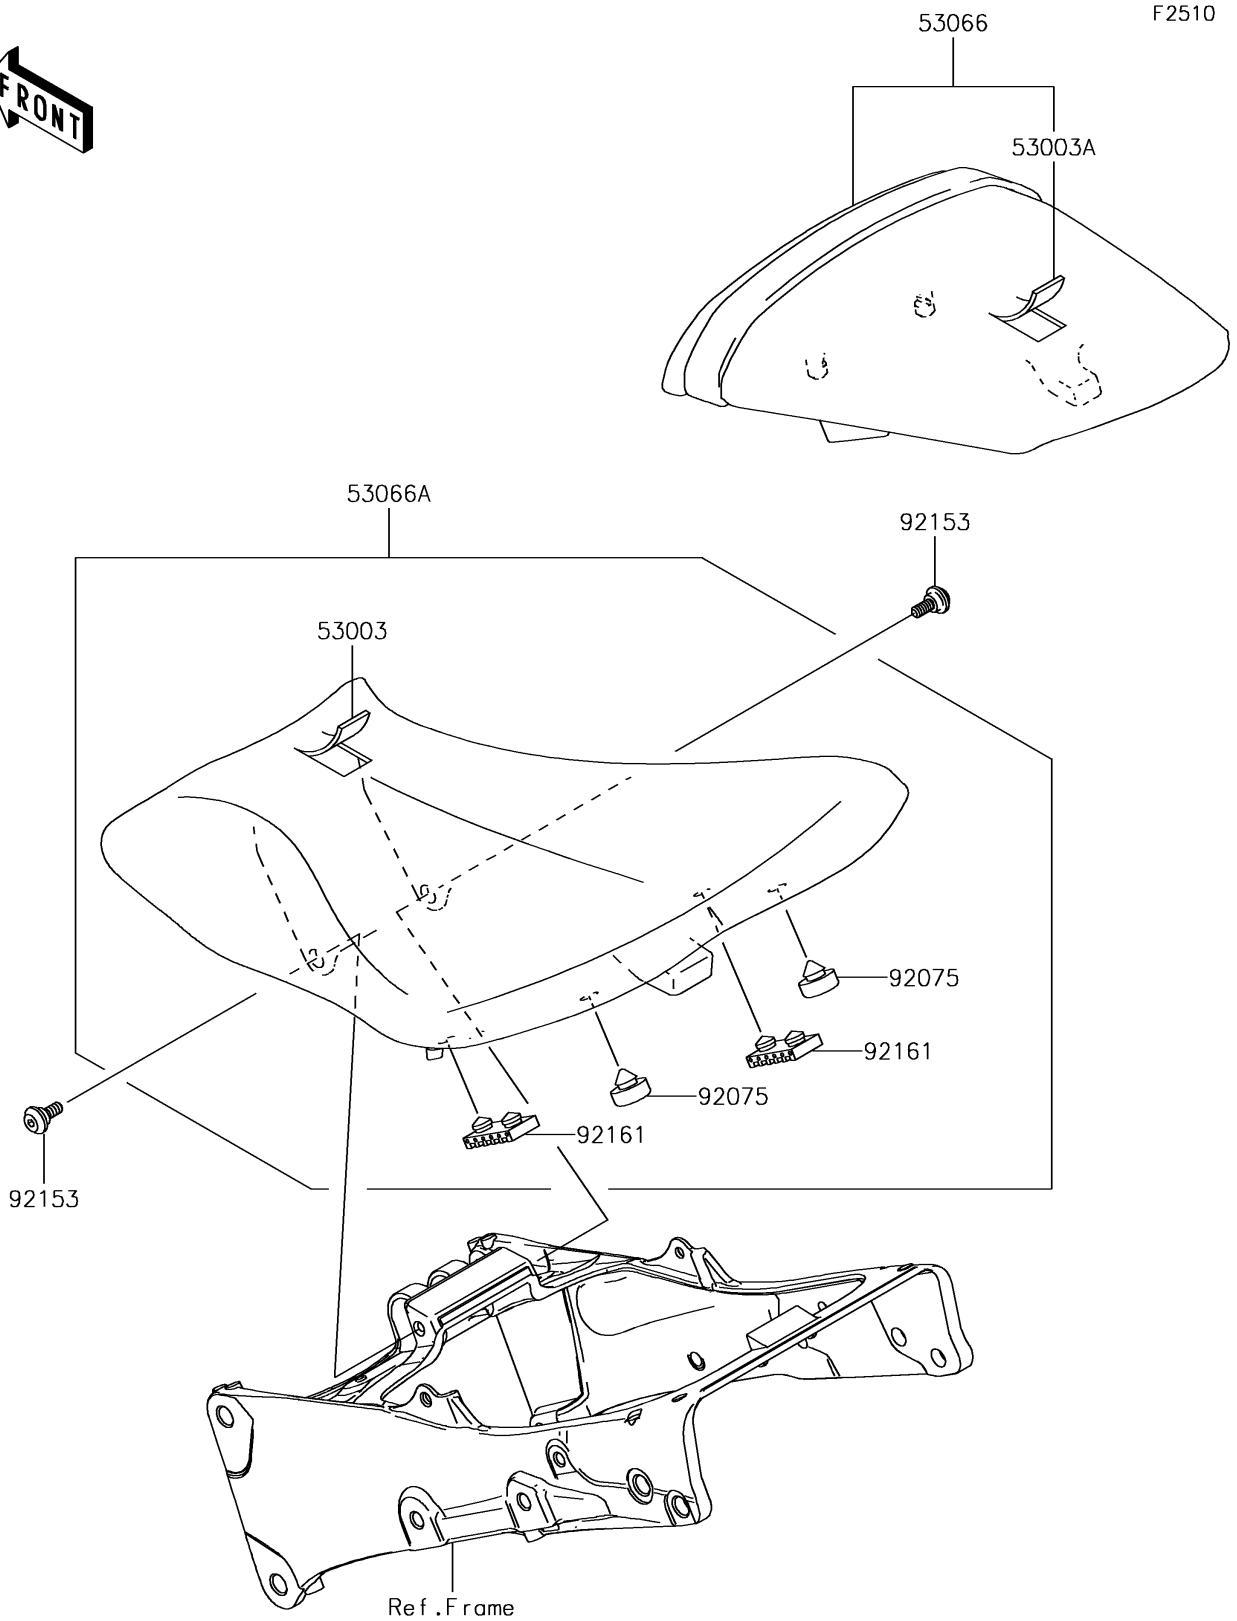

2018 NINJA® ZX™ -6R ABS PARTS DIAGRAM

Seat

2018 NINJA® ZX™ -6R ABS PARTS LIST

Seat

ITEM NAME	PART NUMBER	QUANTITY
LEATHER,FRONT SEAT,BLACK (Ref # 53003)	53003-0120-MA	1
LEATHER,REAR SEAT,BLACK (Ref # 53003A)	53003-0121-MA	1
SEAT,RR,LEATHER BLK+BAND BLK (Ref # 53066)	53066-0189-12Y	1
SEAT-ASSY,FR,BLACK (Ref # 53066A)	53066-0246-MA	1
DAMPER,10X20X8 (Ref # 92075)	92075-1927	2
BOLT,SOCKET,6MM (Ref # 92153)	92153-0489	2
DAMPER,SEAT (Ref # 92161)	92161-1489	2