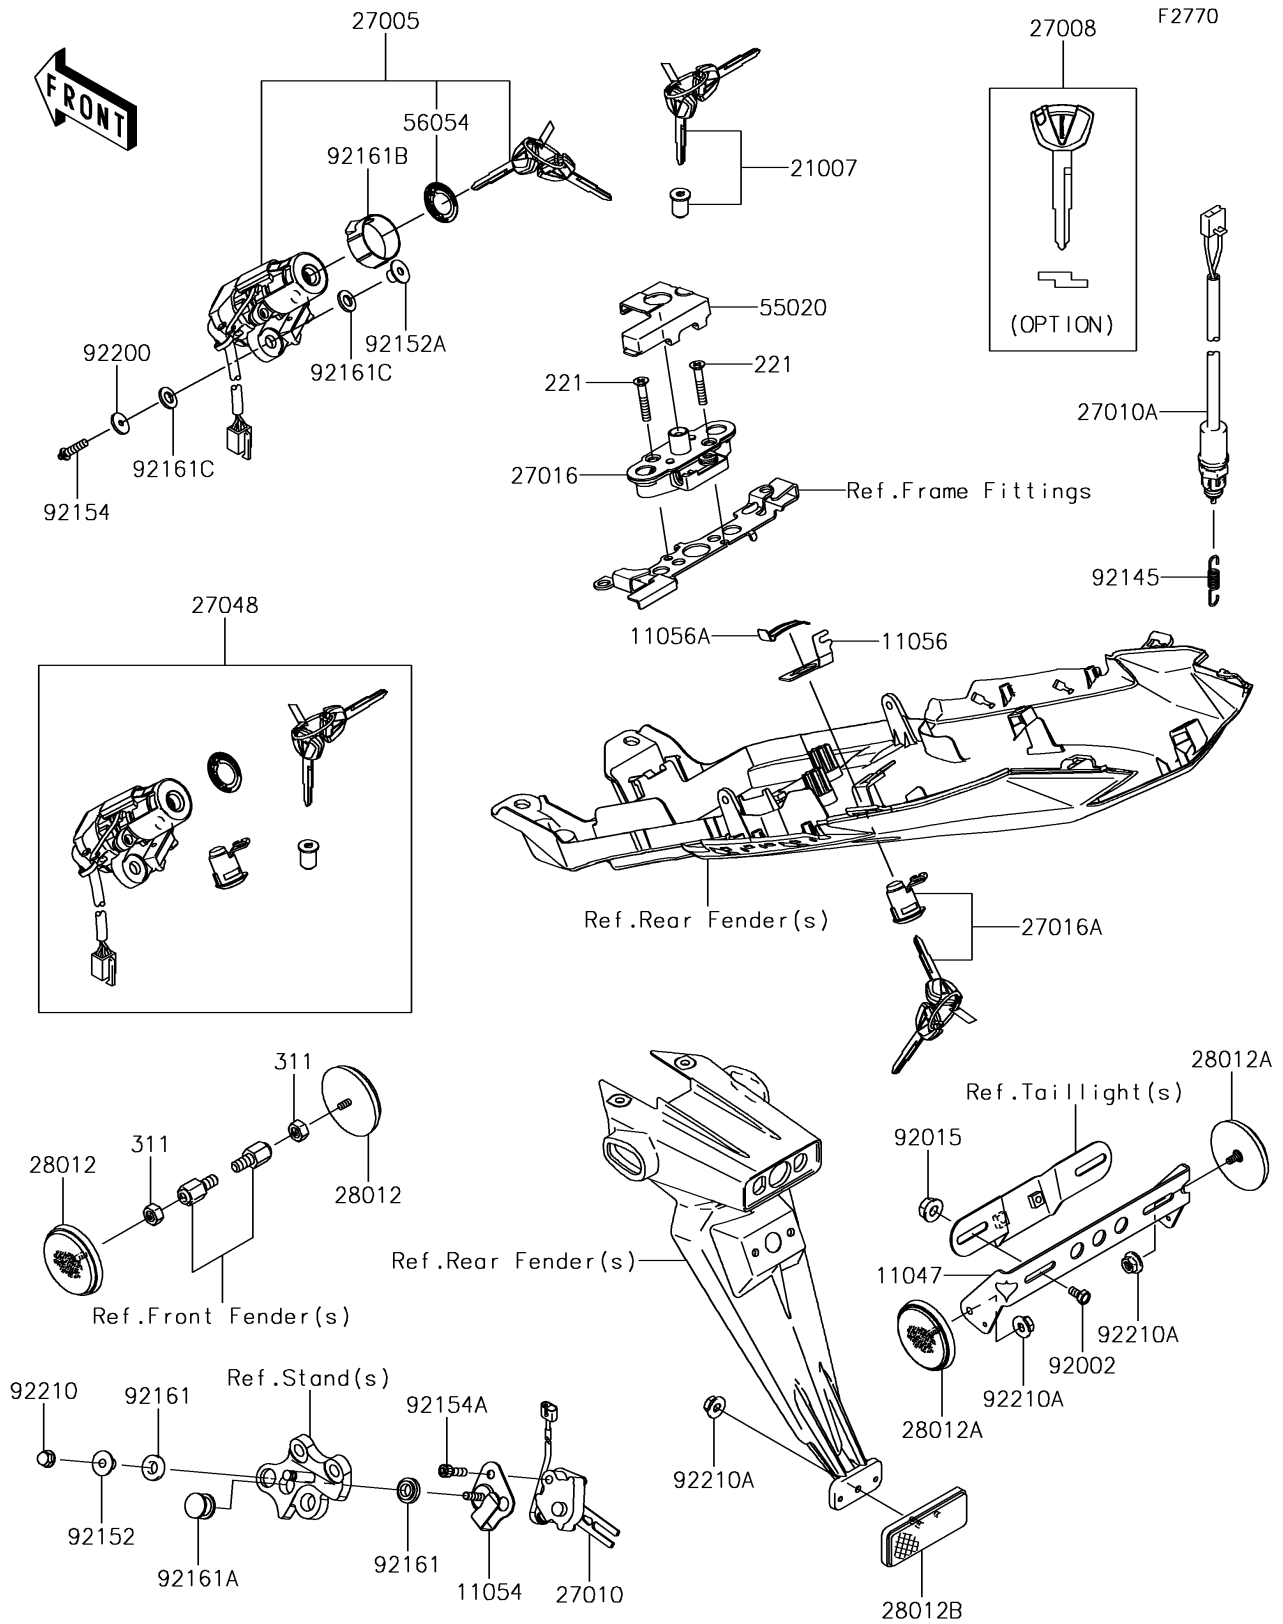

# 2018 NINJA® ZX™ -6R ABS PARTS DIAGRAM

Ignition Switch/Locks/Reflectors

# 2018 NINJA® ZX™ -6R ABS PARTS LIST

Ignition Switch/Locks/Reflectors

ITEM NAME	PART NUMBER	QUANTITY
-----------	-------------	----------