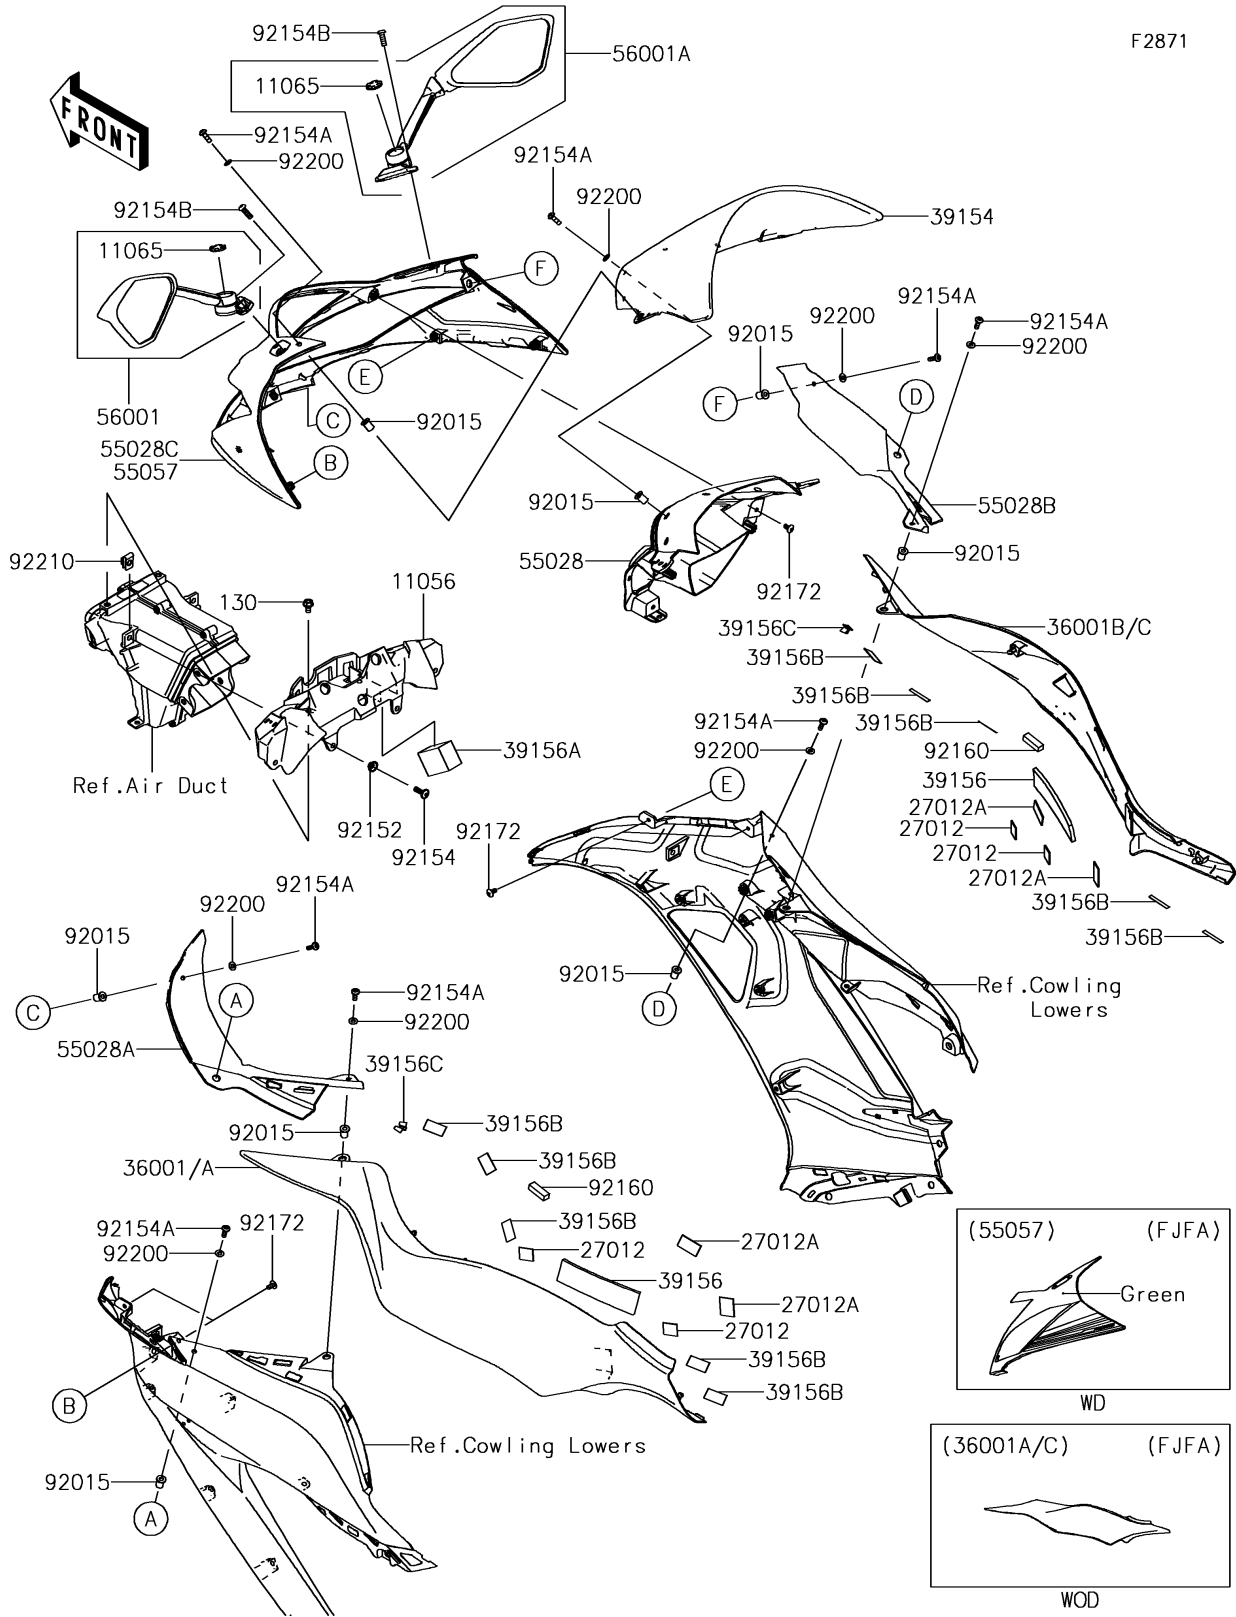

2018 NINJA[®] ZX[™]-6R ABS PARTS DIAGRAM

Cowling

F2871

2018 NINJA® ZX™ -6R ABS PARTS LIST

Cowling

ITEM NAME	PART NUMBER	QUANTITY
BRACKET,METER (Ref # 11056)	11056-1959	1
CAP,MIRROR (Ref # 11065)	11065-0945	2
BOLT-FLANGED,6X12 (Ref # 130)	130BB0612	2
HOOK,20X20X3.0 (Ref # 27012)	27012-0742	4
HOOK (Ref # 27012A)	27012-0751	4
COVER-SIDE,LH,M.M.F.SILVER (Ref # 36001)	36001-0594-60S	1
COVER-SIDE,RH,M.M.F.SILVER (Ref # 36001B)	36001-0595-60S	1
WINDSHIELD (Ref # 39154)	39154-0030	1
PAD (Ref # 39156)	39156-0536	2
PAD,35X25X50 (Ref # 39156A)	39156-0976	1
PAD,15X30X0.2 (Ref # 39156B)	39156-0979	10
PAD,10X30X0.2 (Ref # 39156C)	39156-0980	2
COWLING,UPP,CNT (Ref # 55028)	55028-0443	1
COWLING,INNER,LH (Ref # 55028A)	55028-0454	1
COWLING,INNER,RH (Ref # 55028B)	55028-0455	1
COWLING,UPP,M.M.F.SILVER (Ref # 55028C)	55028-0506-60S	1
MIRROR-ASSY,LH (Ref # 56001)	56001-0245	1
MIRROR-ASSY,RH (Ref # 56001A)	56001-0246	1
NUT,WELL,5MM (Ref # 92015)	92015-1757	12
COLLAR (Ref # 92152)	92152-0224	2
BOLT,SOCKET,6X18 (Ref # 92154)	92154-0139	2
BOLT,SOCKET,5X16 (Ref # 92154A)	92154-0209	12
BOLT,SOCKET,6X22 (Ref # 92154B)	92154-0402	4
DAMPER (Ref # 92160)	92160-1183	2
SCREW,TAPPING,5X10 (Ref # 92172)	92172-0262	6
WASHER,NYLON,5.3X11.5X0.5 (Ref # 92200)	92200-0006	12
NUT (Ref # 92210)	92210-0130	2