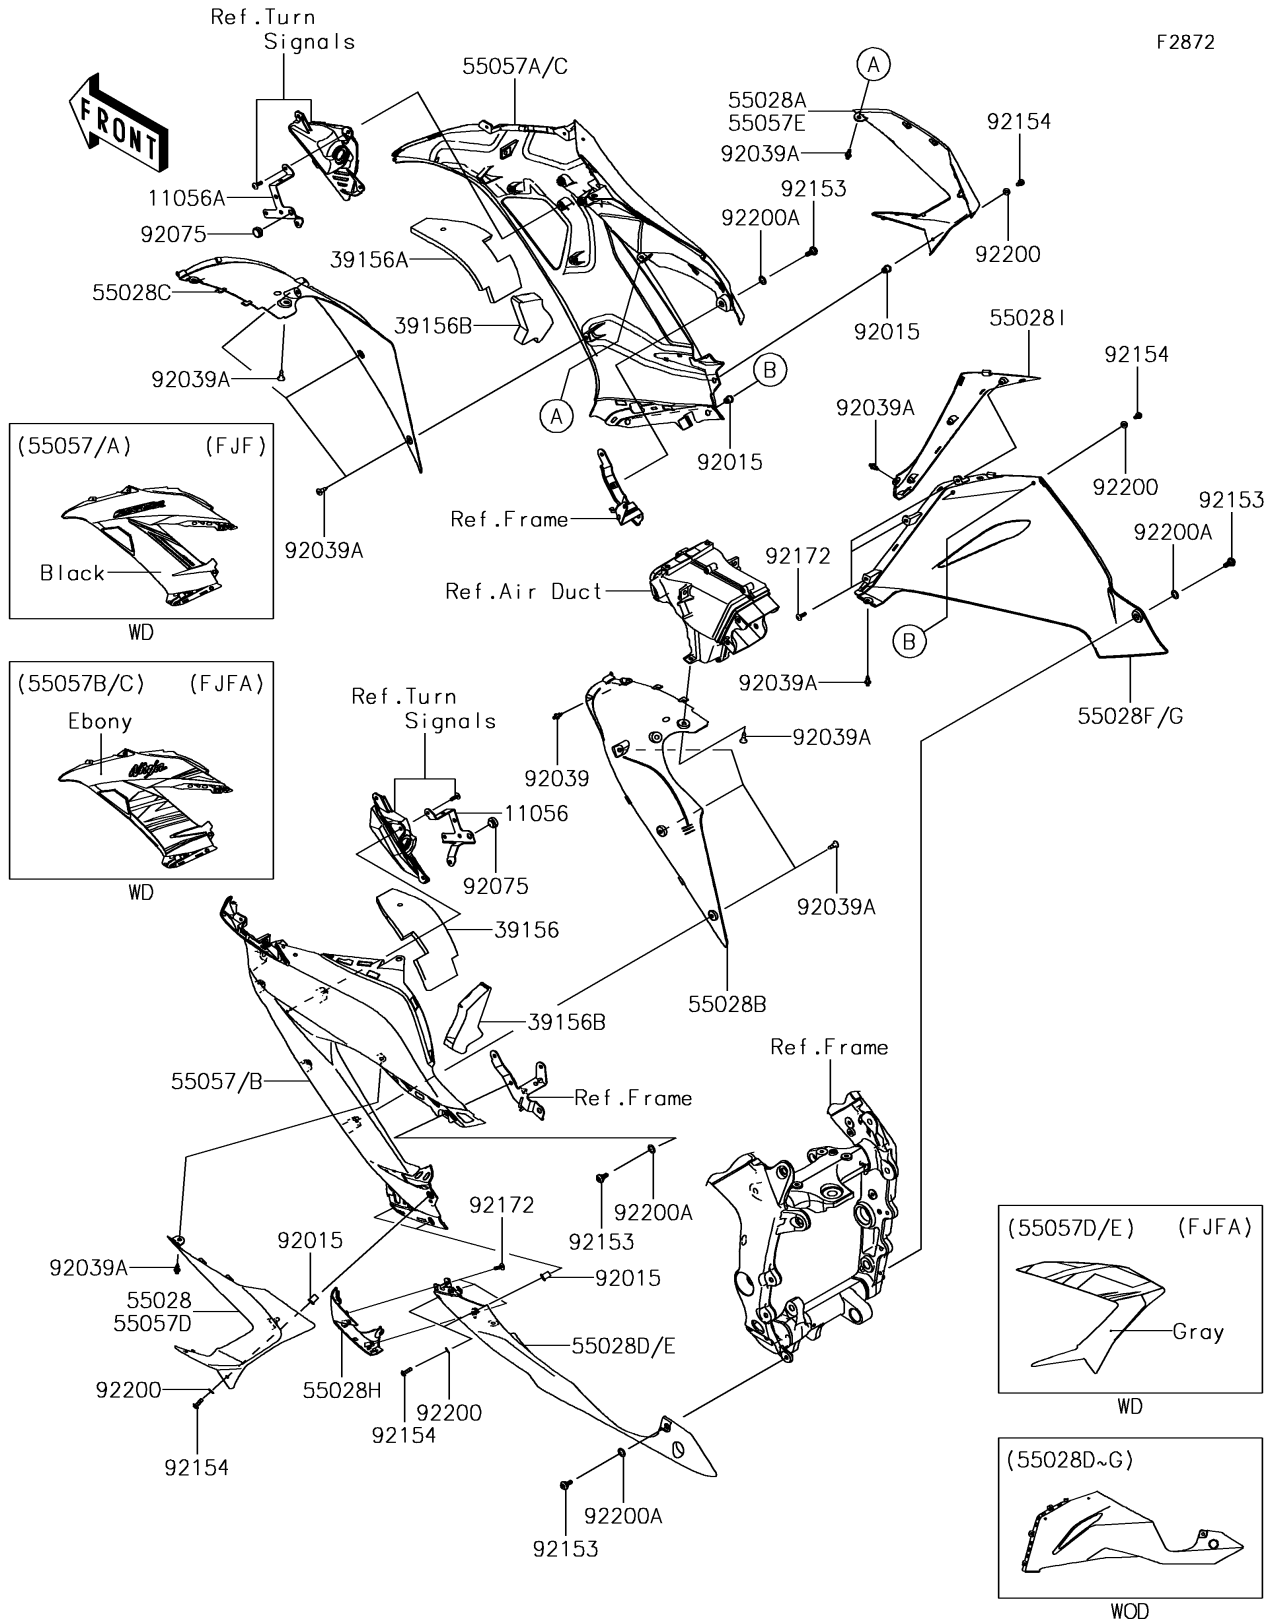

2018 NINJA® ZX™ -6R ABS PARTS DIAGRAM

Cowling Lower

2018 NINJA® ZX™ -6R ABS PARTS LIST

Cowling Lowers

ITEM NAME	PART NUMBER	QUANTITY
BRACKET,SIDE COWLING,LH (Ref # 11056)	11056-2186	1
BRACKET,SIDE COWLING,RH (Ref # 11056A)	11056-2187	1
PAD,T10,COWLING LH (Ref # 39156)	39156-0944	1
PAD,T10,COWLING RH (Ref # 39156A)	39156-0945	1
PAD,T20 (Ref # 39156B)	39156-0958	2
COWLING,FIN,LH,M.M.F.SILVER (Ref # 55028)	55028-0446-60S	1
COWLING,FIN,RH,M.M.F.SILVER (Ref # 55028A)	55028-0447-60S	1
COWLING,FR,LH (Ref # 55028B)	55028-0448	1
COWLING,FR,RH (Ref # 55028C)	55028-0449	1
COWLING,LWR,LH,M.F.S.BLACK (Ref # 55028D)	55028-0450-739	1
COWLING,LWR,RH,M.F.S.BLACK (Ref # 55028F)	55028-0451-739	1
COWLING,LWR,FR,LH (Ref # 55028H)	55028-0452	1
COWLING,LWR,FR,RH (Ref # 55028I)	55028-0453	1
COWLING,SIDE,LH,M.F.S.BLACK (Ref # 55057)	55057-5427-739	1
COWLING,SIDE,RH,M.F.S.BLACK (Ref # 55057A)	55057-5428-739	1
NUT,WELL,5MM (Ref # 92015)	92015-1757	6
RIVET (Ref # 92039)	92039-0051	1
RIVET (Ref # 92039A)	92039-0068	12
DAMPER (Ref # 92075)	92075-1983	2
BOLT,SOCKET,6MM (Ref # 92153)	92153-0489	4
BOLT,SOCKET,5X16 (Ref # 92154)	92154-0209	6
SCREW,TAPPING,5X10 (Ref # 92172)	92172-0262	6
WASHER,NYLONE,5.3X11.5X0.5 (Ref # 92200)	92200-0006	6
WASHER,10.4X15.9X0.5 (Ref # 92200A)	92200-0157	4