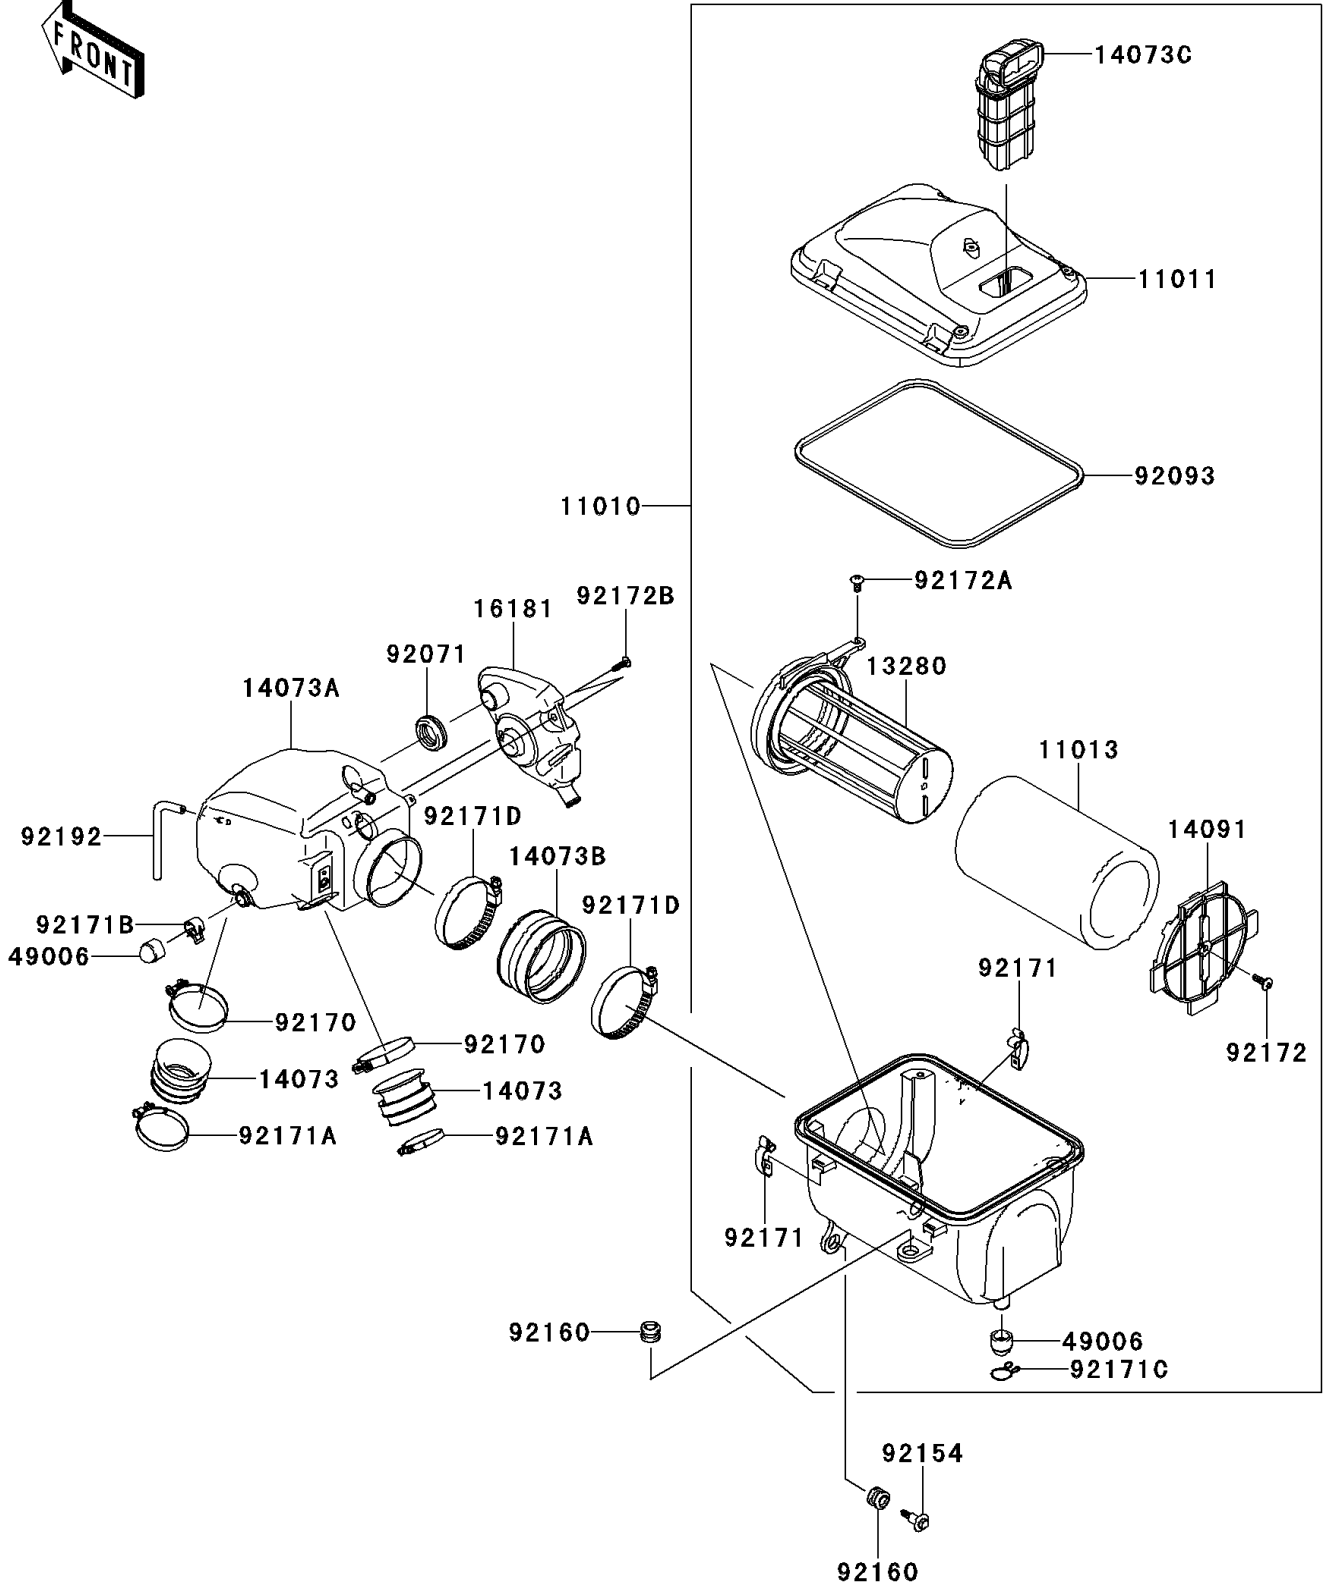

# 2012 TERYX® 750 FI 4x4 LE (SGE) PARTS DIAGRAM

Air Cleaner

E1130

## 2012 TERYX® 750 FI 4x4 LE (SGE) PARTS LIST

### Air Cleaner

ITEM NAME	PART NUMBER	QUANTITY
FILTER-ASSY-AIR (Ref # 11010)	11010-0184	1
CASE-AIR FILTER,UPP (Ref # 11011)	11011-0140	1
ELEMENT-AIR FILTER (Ref # 11013)	11013-0018	1
HOLDER (Ref # 13280)	13280-0267	1
DUCT (Ref # 14073)	14073-0160	2
DUCT,A/C-THROBO (Ref # 14073A)	14073-0257	1
DUCT,JOINT,A/C SIDE (Ref # 14073B)	14073-0258	1
DUCT,AIR INLET (Ref # 14073C)	14073-0261	1
COVER (Ref # 14091)	14091-0935	1
TANK-RESONATOR (Ref # 16181)	16181-0015	1
BOOT,DRAIN (Ref # 49006)	49006-3718	2
GROMMET,AIR FILTER (Ref # 92071)	92071-1013	1
SEAL (Ref # 92093)	92093-0083	1
BOLT,FLANGED,6X27.5 (Ref # 92154)	92154-0029	2
DAMPER (Ref # 92160)	92160-1594	4
CLAMP (Ref # 92170)	92170-1448	2
CLAMP (Ref # 92171)	92171-0225	4
CLAMP (Ref # 92171A)	92171-0722	2
CLAMP (Ref # 92171B)	92171-1277	1
CLAMP,BOOT (Ref # 92171C)	92171-3711	1
CLAMP (Ref # 92171D)	92171-3716	2
SCREW,6X18 (Ref # 92172)	92172-0130	1
SCREW,6X14 (Ref # 92172A)	92172-0131	1
SCREW,TAPPING,5X20 (Ref # 92172B)	92172-0444	2
TUBE,4X8X127 (Ref # 92192)	92192-0763	1