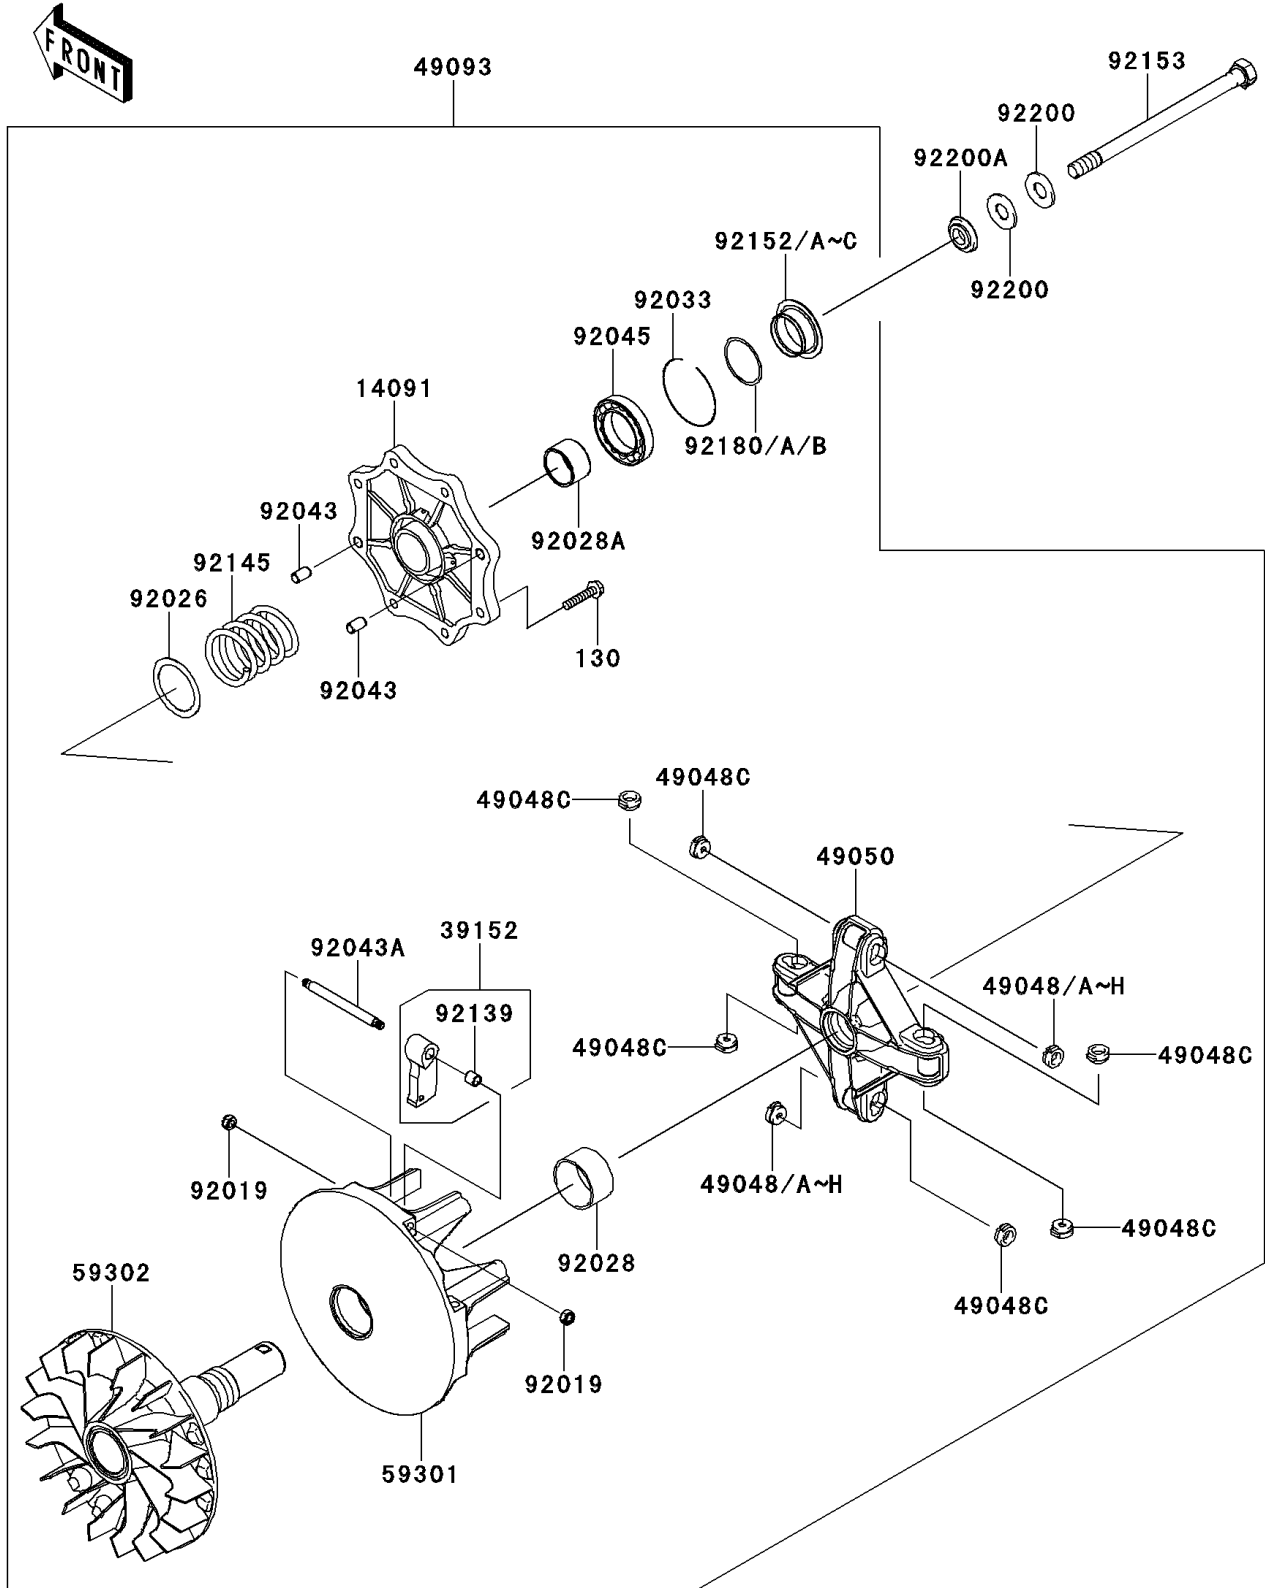

# 2012 TERYX® 750 FI 4x4 LE (SGE) PARTS DIAGRAM

Drive Converter(VF750DE082165-)

E1391A

## 2012 TERYX® 750 FI 4x4 LE (SGE) PARTS LIST

Drive Converter(VF750DE082165-)

ITEM NAME	PART NUMBER	QUANTITY
BOLT-FLANGED,6X30 (Ref # 130)	130CA0630	8
COVER (Ref # 14091)	14091-1804	1
WEIGHT-RAMP (Ref # 39152)	39152-0026	4
SHOE,T=7.2 (Ref # 49048)	49048-1087	AR
SHOE,T=7.3 (Ref # 49048A)	49048-1088	AR
SHOE,T=7.4 (Ref # 49048B)	49048-1089	AR
SHOE,T=7.5 (Ref # 49048C)	49048-1090	8
SHOE,T=7.6 (Ref # 49048D)	49048-1091	AR
SHOE,T=7.7 (Ref # 49048E)	49048-1092	AR
SHOE,T=7.8 (Ref # 49048F)	49048-1093	AR
SHOE,T=7.9 (Ref # 49048G)	49048-1094	AR
SHOE,T=8.0 (Ref # 49048H)	49048-1095	AR
SPIDER (Ref # 49050)	49050-0016	1
CONVERTER-ASSY-DRIVE (Ref # 49093)	49093-0063	1
SHEAVE-MOVABLE (Ref # 59301)	59301-0007	1
SHEAVE-COMP,FIXED (Ref # 59302)	59302-0080	1
NUT,LOCK,6MM (Ref # 92019)	92019-008	8
SPACER,39X49.5X1.0 (Ref # 92026)	92026-1603	1
BUSHING (Ref # 92028)	92028-1975	1
BUSHING (Ref # 92028A)	92028-1980	1
RING-SNAP (Ref # 92033)	92033-0063	1
PIN,6.2X8X14 (Ref # 92043)	92043-1263	2
PIN (Ref # 92043A)	92043-1688	4
BEARING-BALL,6907DDG8C4 S6NS (Ref # 92045)	92045-1453	1
BUSHING (Ref # 92139)	92139-0215	4
SPRING (Ref # 92145)	92145-1465	1
COLLAR,T=1.6 (Ref # 92152)	92152-1436	AR
COLLAR,T=3.0 (Ref # 92152A)	92152-1437	AR
COLLAR,T=2.3 (Ref # 92152B)	92152-1438	AR

## 2012 TERYX® 750 FI 4x4 LE (SGE) PARTS LIST

Drive Converter(VF750DE082165-)

ITEM NAME	PART NUMBER	QUANTITY
COLLAR,T=3.7 (Ref # 92152C)	92152-1440	AR
BOLT,12X180 (Ref # 92153)	92153-1726	1
SHIM,35X40X0.10 (Ref # 92180)	92180-1378	AR
SHIM,35X40X0.20 (Ref # 92180A)	92180-1379	AR
SHIM,35X40X0.30 (Ref # 92180B)	92180-1380	AR
WASHER,SPRING (Ref # 92200)	92200-1504	2
WASHER (Ref # 92200A)	92200-1634	1