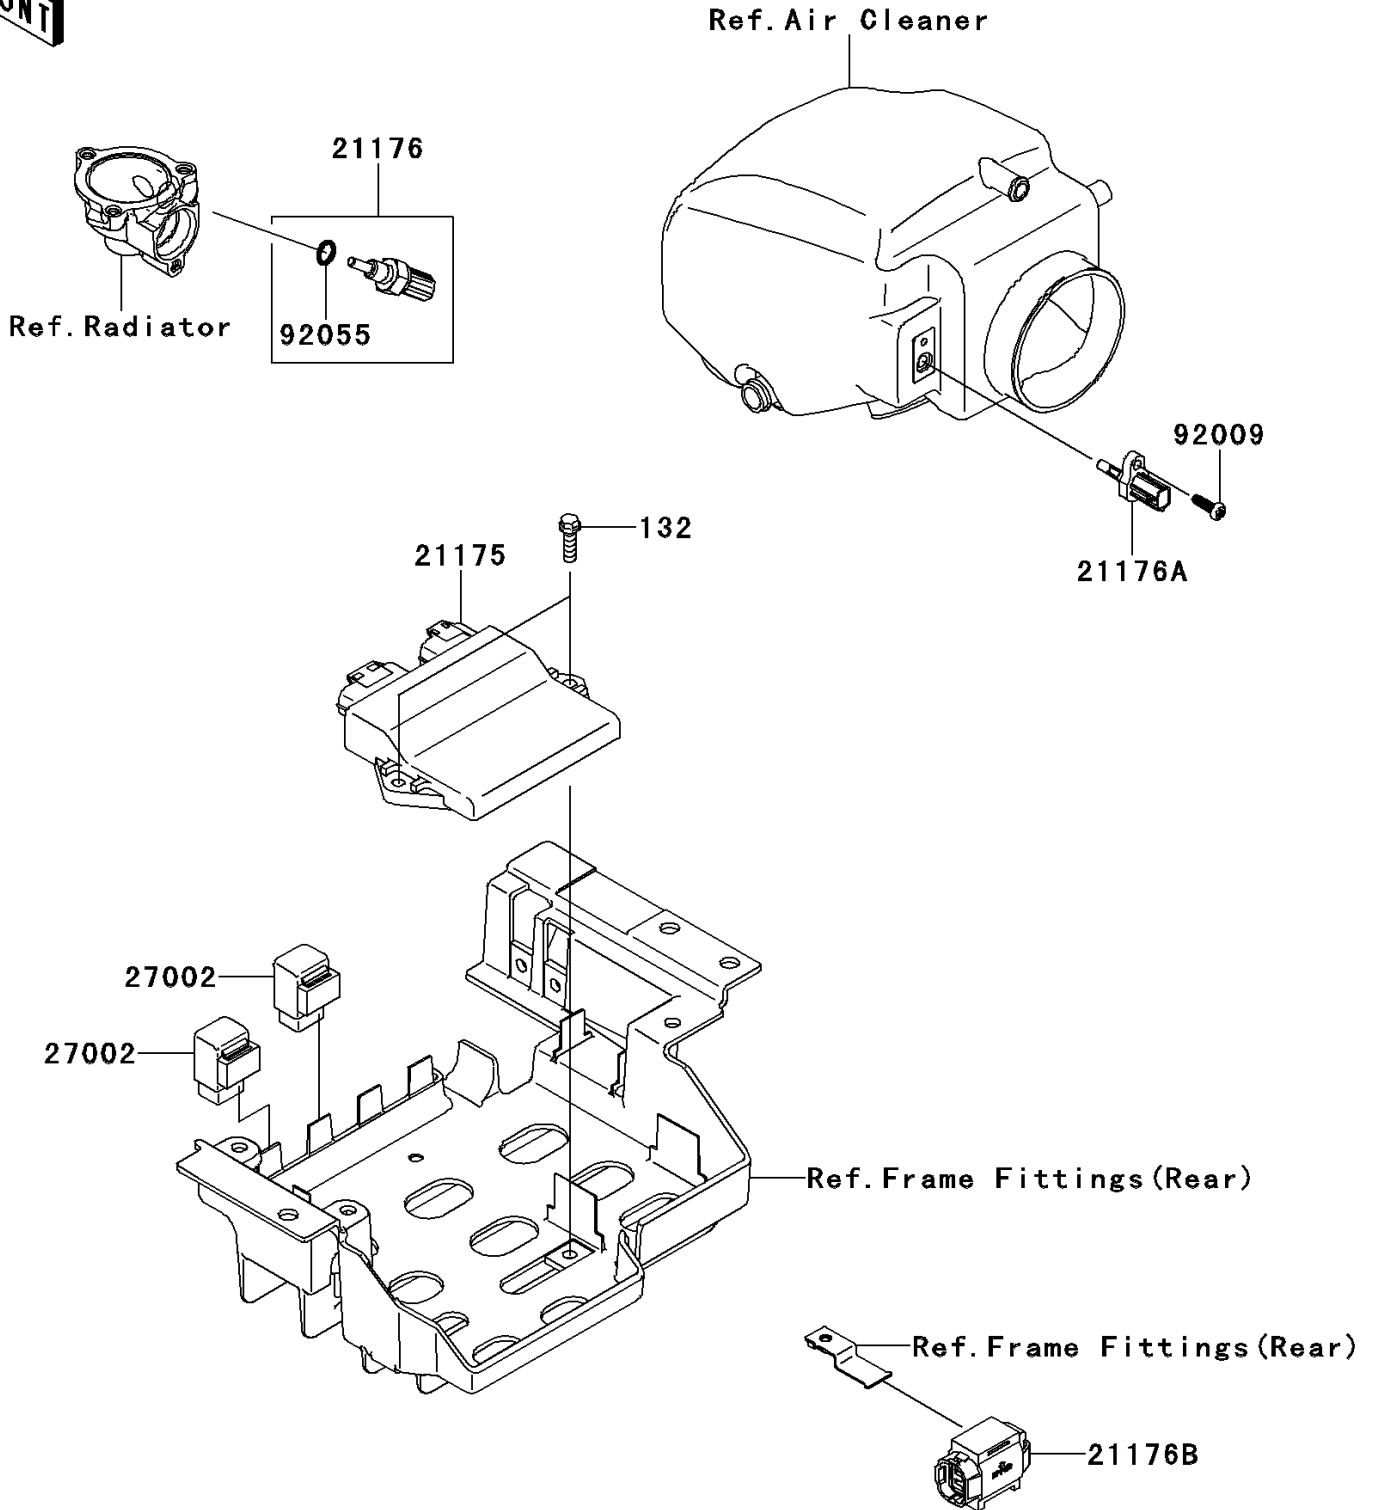

# 2012 TERYX® 750 FI 4x4 LE (SGE) PARTS DIAGRAM

Fuel Injection

E1530

### Fuel Injection

ITEM NAME	PART NUMBER	QUANTITY
BOLT-FLANGED-SMALL,6X20 (Ref # 132)	132BD0620	2
CONTROL UNIT-ELECTRONIC (Ref # 21175)	21175-0287	1
SENSOR,WATER TEMP (Ref # 21176)	21176-0009	1
SENSOR,AIR TEMPERATURE (Ref # 21176A)	21176-0048	1
SENSOR,VEHICLE-DOWN (Ref # 21176B)	21176-0066	1
RELAY-ASSY (Ref # 27002)	27002-1062	2
SCREW,TAPPING,5X16 (Ref # 92009)	92009-1984	1
RING-O,9.5X1.9 (Ref # 92055)	92055-0016	1