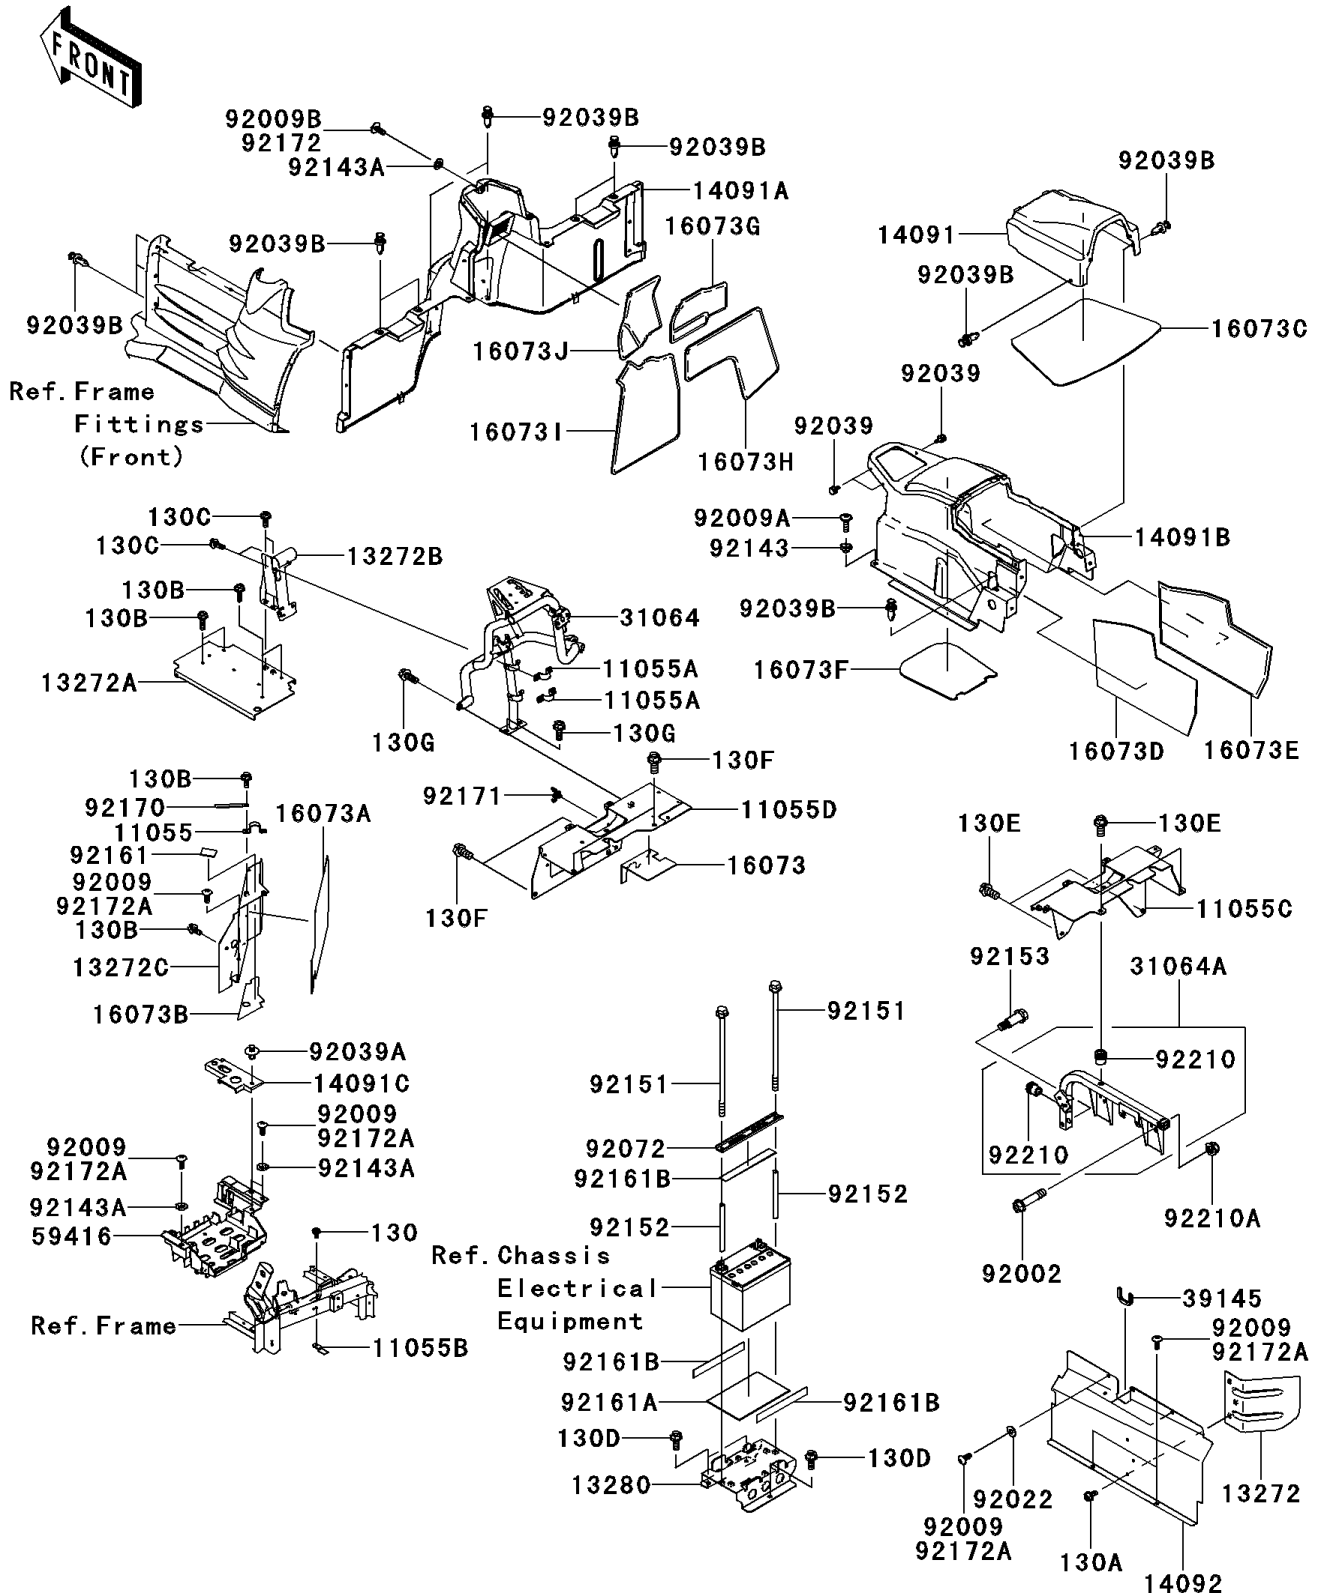

# 2012 TERYX® 750 FI 4x4 LE (SGE) PARTS DIAGRAM

Frame Fittings(Rear)

F2131

### Frame Fittings(Rear)

ITEM NAME	PART NUMBER	QUANTITY
CASE-ELECTRIC (Ref # 59416)	59416-0018	1
BOLT,FLANGED,10X46 (Ref # 92002)	92002-1740	1
SCREW,6X22,BLACK (Ref # 92009A)	92009-1256	2
WASHER,6.5X16X1.0 (Ref # 92022)	92022-1093	3
RIVET (Ref # 92039)	92039-0046	3
RIVET (Ref # 92039A)	92039-0086	1
RIVET (Ref # 92039B)	92039-1229	16
BAND,BATTERY,UPP (Ref # 92072)	92072-0128	1
BOLT-FLANGED,5X10 (Ref # 130)	130BA0510	1
BOLT-FLANGED,6X12 (Ref # 130A)	130BA0612	3
BOLT-FLANGED,6X14 (Ref # 130B)	130BA0614	7
BOLT-FLANGED,6X16 (Ref # 130C)	130BA0616	6
BOLT-FLANGED,8X18 (Ref # 130D)	130BA0818	3
BOLT-FLANGED,10X20 (Ref # 130E)	130BA1020	4
BOLT-FLANGED,10X20 (Ref # 130F)	130BB1020	4
BOLT-FLANGED,8X20 (Ref # 130G)	130CA0820	4
COLLAR (Ref # 92143)	92143-1057	2
COLLAR (Ref # 92143A)	92143-1087	4
BOLT,8X177 (Ref # 92151)	92151-1788	2
COLLAR,10.22X12.7X158.8 (Ref # 92152)	92152-0794	2
BOLT,FLANGED,10X38 (Ref # 92153)	92153-1742	1
DAMPER (Ref # 92161)	92161-0273	1
DAMPER (Ref # 92161A)	92161-0578	1
DAMPER (Ref # 92161B)	92161-0579	3
CLAMP (Ref # 92170)	92170-1925	1
CLAMP (Ref # 92171)	92171-0453	1
SCREW,6X16 (Ref # 92172)	92172-0236	1
SCREW,TAPPING,6X16 (Ref # 92172A)	92172-0739	9
NUT,10MM (Ref # 92210)	92210-0573	2

### Frame Fittings(Rear)

ITEM NAME	PART NUMBER	QUANTITY
NUT,LOCK,FLANGED,10MM (Ref # 92210A)	92210-1080	1