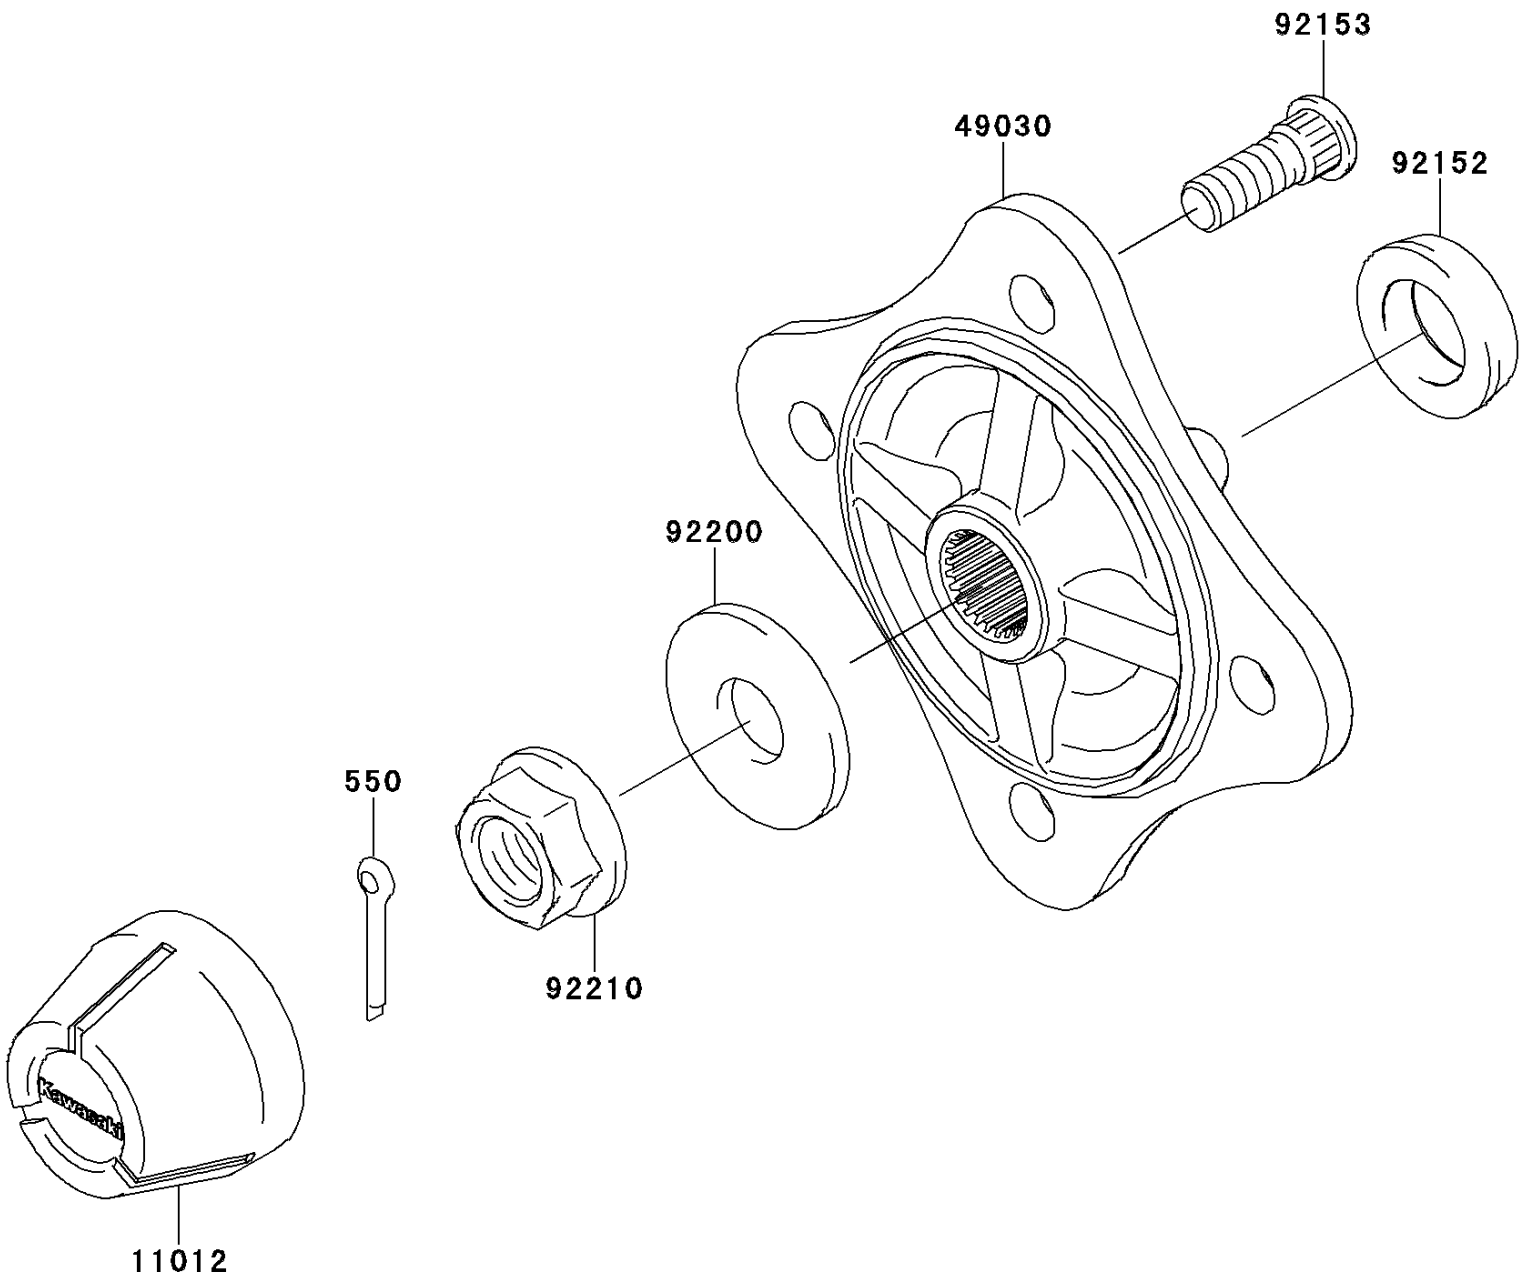

2012 TERYX® 750 FI 4x4 LE (SGE) PARTS DIAGRAM

Rear Hubs/Brakes

F2240

2012 TERYX® 750 FI 4x4 LE (SGE) PARTS LIST

Rear Hubs/Brakes

ITEM NAME	PART NUMBER	QUANTITY
PIN-COTTER,4.0X30 (Ref # 550)	550AA4030	2
CAP,WHEEL (Ref # 11012)	11012-1969	2
HUB,RR (Ref # 49030)	49030-0042	2
COLLAR (Ref # 92152)	92152-0631	2
BOLT,12MM (Ref # 92153)	92153-1915	8
WASHER,20.3X52X4.5 (Ref # 92200)	92200-0130	2
NUT,FLANGED,20MM (Ref # 92210)	92210-2093	2