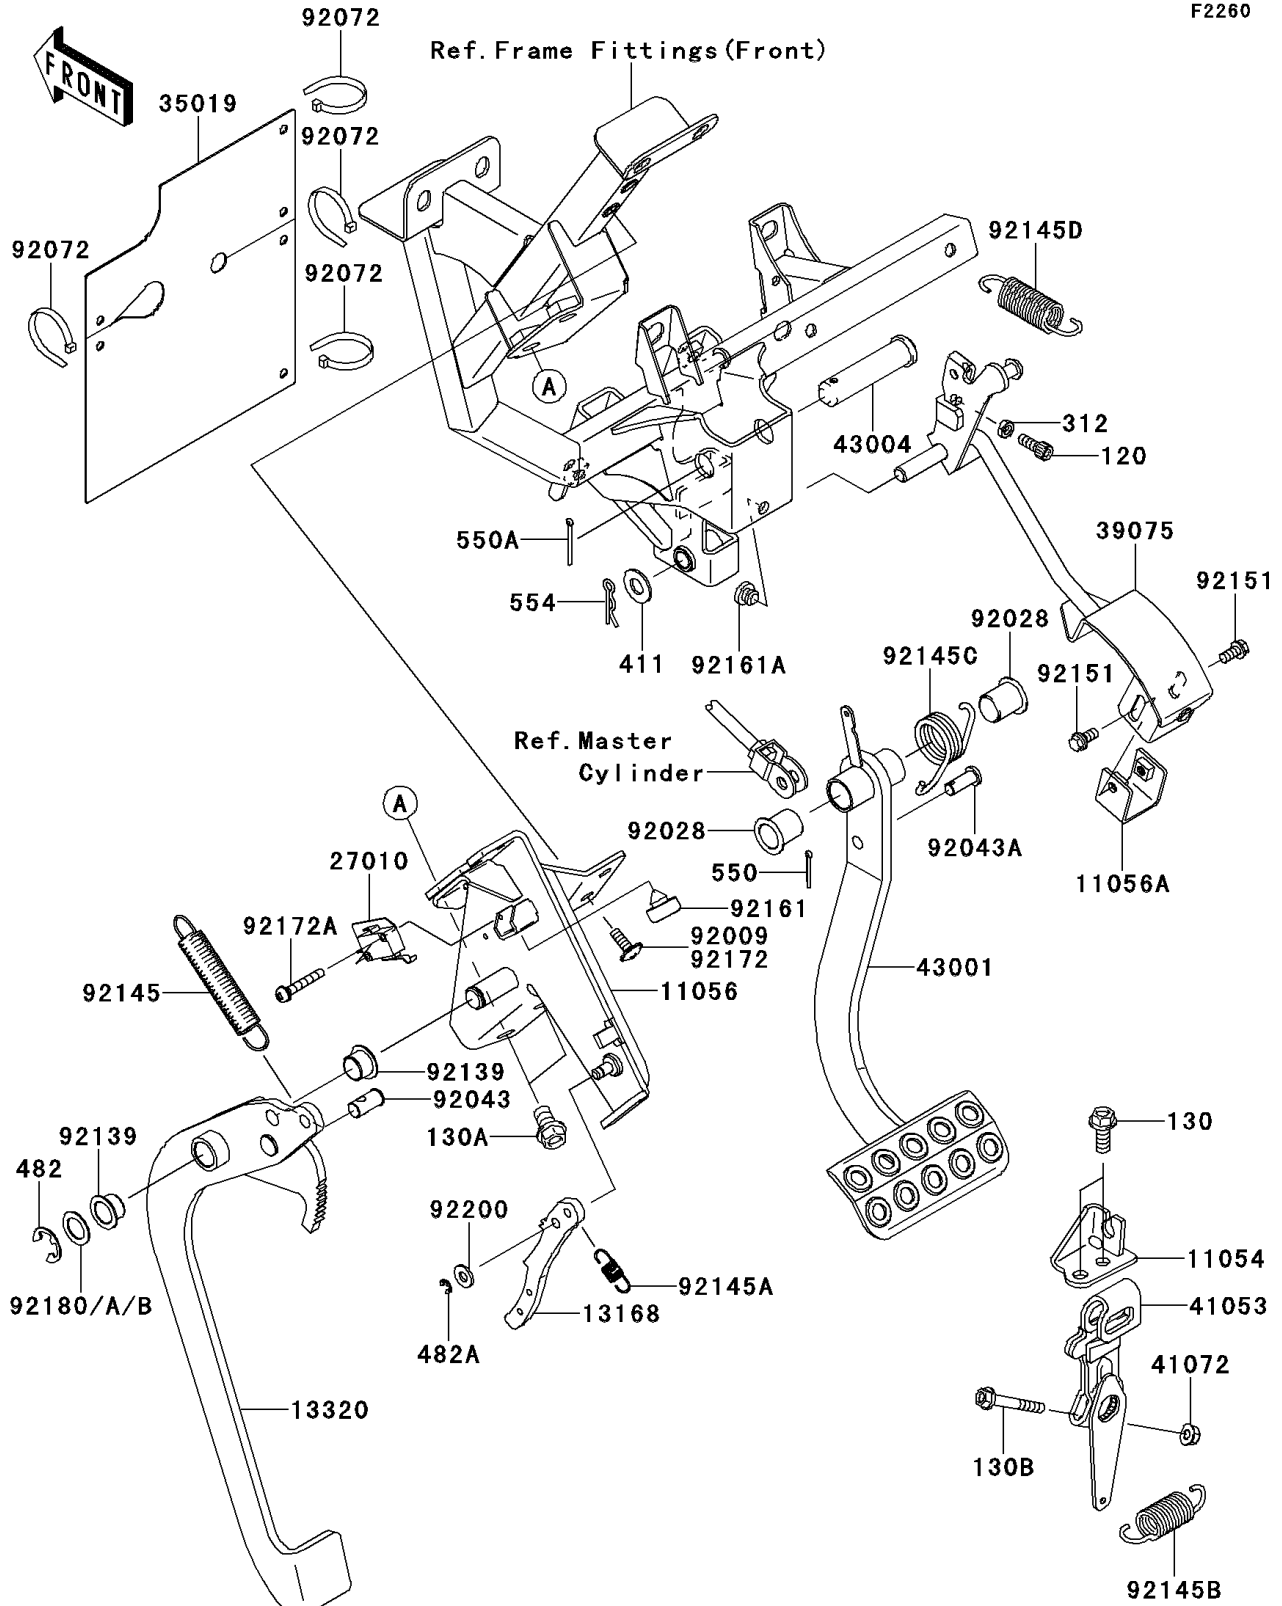

# 2011 TERYX® 750 FI 4x4 LE (SGE) PARTS DIAGRAM

Brake Pedal/Throttle Lever

F2260

## 2011 TERYX® 750 FI 4x4 LE (SGE) PARTS LIST

### Brake Pedal/Throttle Lever

ITEM NAME	PART NUMBER	QUANTITY
BOLT-SOCKET,6X16 (Ref # 120)	120CA0616	1
BOLT-FLANGED,8X20 (Ref # 130)	130BA0820	2
BOLT-FLANGED,10X16 (Ref # 130A)	130BA1016	2
BOLT-FLANGED,6X40 (Ref # 130B)	130CA0640	1
NUT-HEX (Ref # 312)	312BA0600	1
WASHER-PLAIN,10MM (Ref # 411)	411AA1000	1
CIRCLIP-TYPE-E,10MM (Ref # 482)	482J0100	1
CIRCLIP-TYPE-E,4MM (Ref # 482A)	482J4000	1
BRACKET,BRAKE CABLE (Ref # 11054)	11054-0933	1
BRACKET,BRAKE LEVER (Ref # 11056)	11056-0007	1
BRACKET (Ref # 11056A)	11056-0054	1
LEVER (Ref # 13168)	13168-0174	1
LEVER-ASSY,BRAKE PEDAL (Ref # 13320)	13320-0025	1
SWITCH (Ref # 27010)	27010-0084	1
FLAP (Ref # 35019)	35019-0079	1
LEVER-THROTTLE (Ref # 39075)	39075-0015	1
LEVER-BRAKE CAM (Ref # 41053)	41053-0010	1
NUT,6MM (Ref # 41072)	41072-007	1
LEVER-BRAKE,PEDAL (Ref # 43001)	43001-0103	1
SHAFT-BRAKE (Ref # 43004)	43004-1128	1
SCREW,6X16 (Ref # 92009)	92009-1621	2
BUSHING (Ref # 92028)	92028-1571	2
PIN (Ref # 92043)	92043-0124	1
PIN (Ref # 92043A)	92043-1039	1
BAND,L=188 (Ref # 92072)	92072-1239	4
BUSHING (Ref # 92139)	92139-0182	2
SPRING (Ref # 92145)	92145-0446	1
SPRING (Ref # 92145A)	92145-0447	1
SPRING (Ref # 92145B)	92145-0563	1

### Brake Pedal/Throttle Lever

ITEM NAME	PART NUMBER	QUANTITY
SPRING,BRAKE PEDAL RETURN (Ref # 92145C)	92145-0575	1
SPRING (Ref # 92145D)	92145-0636	1
BOLT,6X12 (Ref # 92151)	92151-1997	2
DAMPER (Ref # 92161)	92161-0590	1
DAMPER (Ref # 92161A)	92161-1084	1
SCREW,3X20 (Ref # 92172A)	92172-0419	2
SHIM,T=0.8 (Ref # 92180)	92180-0279	AR
SHIM,T=1.0 (Ref # 92180A)	92180-0281	AR
SHIM,T=1.2 (Ref # 92180B)	92180-0282	AR
WASHER,6.5X14.5X1.5 (Ref # 92200)	92200-3775	1
PIN-COTTER,2.5X18 (Ref # 550)	550AA2518	1
PIN-COTTER,2.5X25 (Ref # 550A)	550AA2525	1
PIN-SNAP,10MM (Ref # 554)	554DA1000	1