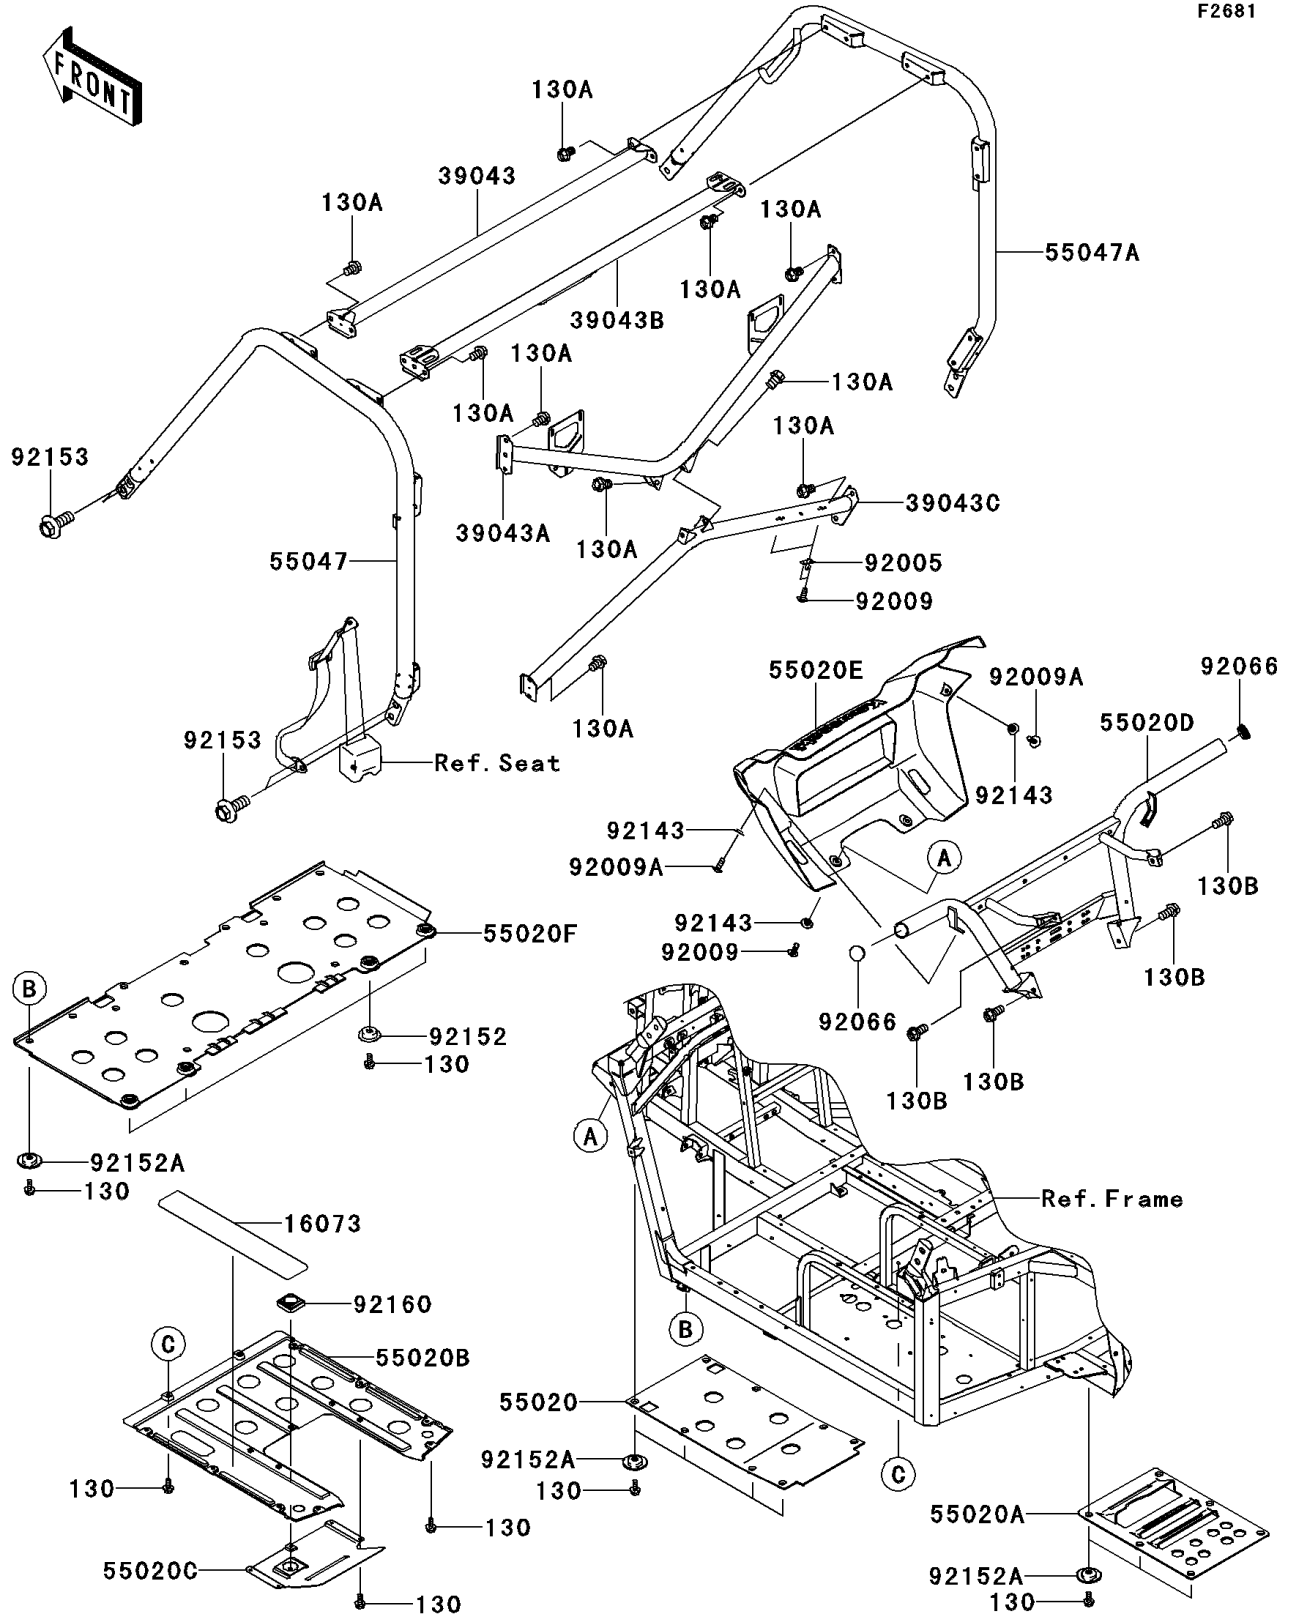

2011 TERYX® 750 FI 4x4 LE (SGE) PARTS DIAGRAM

Guards/Cab Frame(VBF)

F2681

2011 TERYX® 750 FI 4x4 LE (SGE) PARTS LIST

Guards/Cab Frame(VBF)

ITEM NAME	PART NUMBER	QUANTITY
BOLT-FLANGED,6X14 (Ref # 130)	130BA0614	44
BOLT-FLANGED,10X14 (Ref # 130A)	130CB1014	18
BOLT-FLANGED,10X20 (Ref # 130B)	130CB1020	4
INSULATOR,ENGINE GUARD (Ref # 16073)	16073-0045	1
CROSSMEMBER-COMP,UPP,FR,BLACK (Ref # 39043)	39043-0001-388	1
CROSSMEMBER-COMP,RR,UPP,BLACK (Ref # 39043A)	39043-0005-388	1
CROSSMEMBER-COMP,UPP,RR,BLACK (Ref # 39043B)	39043-0007-388	1
CROSSMEMBER-COMP,RR,LWR,BLACK (Ref # 39043C)	39043-0008-388	1
GUARD,SKID,FR (Ref # 55020)	55020-0301	1
GUARD,SKID,RR (Ref # 55020A)	55020-0402	1
GUARD,SKID,MIDDLE (Ref # 55020B)	55020-0437	1
GUARD,ENGINE,SUB (Ref # 55020C)	55020-0438	1
GUARD,FRONT PIPE,T.BLACK (Ref # 55020D)	55020-0494-388	1
GUARD,FRONT COVER (Ref # 55020E)	55020-0520	1
GUARD,SKID,MIDDLE (Ref # 55020F)	55020-0522	1
BAR-COMP,LH,T.BLACK (Ref # 55047)	55047-0021-388	1
BAR-COMP,RH,T.BLACK (Ref # 55047A)	55047-0022-388	1
FITTING (Ref # 92005)	92005-0077	2
SCREW,TAPPING,6X16 (Ref # 92009)	92009-1166	6
SCREW,6X16 (Ref # 92009A)	92009-1621	2
PLUG (Ref # 92066)	92066-0114	2
COLLAR (Ref # 92143)	92143-1087	4
COLLAR (Ref # 92152)	92152-0512	4
COLLAR (Ref # 92152A)	92152-0784	25
BOLT,FLANGED,14X36 (Ref # 92153)	92153-1282	8
DAMPER (Ref # 92160)	92160-1772	1