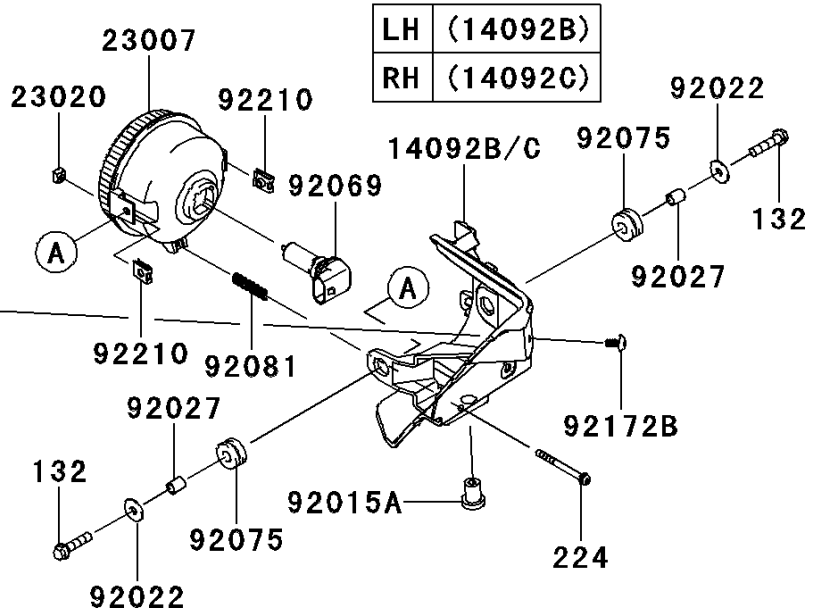

2011 TERYX® 750 FI 4x4 LE (SGE) PARTS DIAGRAM

Headlight(s)

F2710

LH	(14092)
RH	(14092A)

2011 TERYX® 750 FI 4x4 LE (SGE) PARTS LIST

Headlight(s)

ITEM NAME	PART NUMBER	QUANTITY
BOLT-FLANGED-SMALL,6X25 (Ref # 132)	132BA0625	4
SCREW-PAN-WP-CROS,4X45 (Ref # 224)	224AA0445	2
COVER,HEAD LAMP,FR,LH (Ref # 14092)	14092-0054	1
COVER,HEAD LAMP,FR,RH (Ref # 14092A)	14092-0055	1
COVER,HEAD LAMP,RR,LH (Ref # 14092B)	14092-0056	1
COVER,HEAD LAMP,RR,RH (Ref # 14092C)	14092-0057	1
LENS-COMP,HEAD LAMP (Ref # 23007)	23007-0096	2
NUT,4MM,FOCUS ADJUST (Ref # 23020)	23020-018	2
NUT,5MM (Ref # 92015)	92015-1627	6
NUT,RUBBER,6MM (Ref # 92015A)	92015-1692	2
WASHER,6.5X20X1.6 (Ref # 92022)	92022-125	4
COLLAR,6.8X10X12 (Ref # 92027)	92027-162	4
BULB,12V 35/35W (Ref # 92069)	92069-0019	2
DAMPER (Ref # 92075)	92075-1690	4
SPRING,FOCUS ADJUST (Ref # 92081)	92081-1896	2
COLLAR (Ref # 92143)	92143-1087	6
SCREW,5X16 (Ref # 92172A)	92172-0479	6
SCREW,TAPPING,5X10 (Ref # 92172B)	92172-1061	2
CLAMP (Ref # 92173)	92173-0104	6
NUT (Ref # 92210)	92210-1125	4