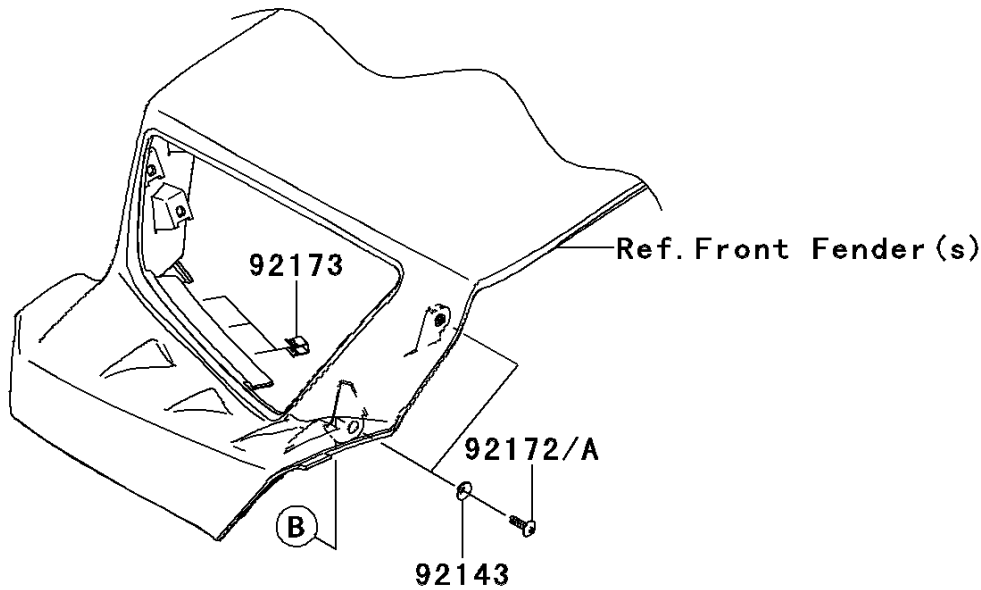

2011 TERYX® 750 FI 4x4 LE (SGE) PARTS DIAGRAM

Headlight(s)

F2710

LH	(14092)
RH	(14092A)

2011 TERYX® 750 FI 4x4 LE (SGE) PARTS LIST

Headlight(s)

ITEM NAME	PART NUMBER	QUANTITY
BOLT-FLANGED-SMALL,6X25 (Ref # 132)	132BA0625	4
SCREW-PAN-WP-CROS,4X45 (Ref # 224)	224AA0445	2
COVER,HEAD LAMP,FR,LH (Ref # 14092)	14092-0054	1
COVER,HEAD LAMP,FR,RH (Ref # 14092A)	14092-0055	1
COVER,HEAD LAMP,RR,LH (Ref # 14092B)	14092-0056	1
COVER,HEAD LAMP,RR,RH (Ref # 14092C)	14092-0057	1
LENS-COMP,HEAD LAMP (Ref # 23007)	23007-0096	2
NUT,4MM,FOCUS ADJUST (Ref # 23020)	23020-018	2
NUT,5MM (Ref # 92015)	92015-1627	6
NUT,RUBBER,6MM (Ref # 92015A)	92015-1692	2
WASHER,6.5X20X1.6 (Ref # 92022)	92022-125	4
COLLAR,6.8X10X12 (Ref # 92027)	92027-162	4
BULB,12V 35/35W (Ref # 92069)	92069-0019	2
DAMPER (Ref # 92075)	92075-1690	4
SPRING,FOCUS ADJUST (Ref # 92081)	92081-1896	2
COLLAR (Ref # 92143)	92143-1087	6
SCREW,5X16 (Ref # 92172A)	92172-0479	6
SCREW,TAPPING,5X10 (Ref # 92172B)	92172-1061	2
CLAMP (Ref # 92173)	92173-0104	6
NUT (Ref # 92210)	92210-1125	4