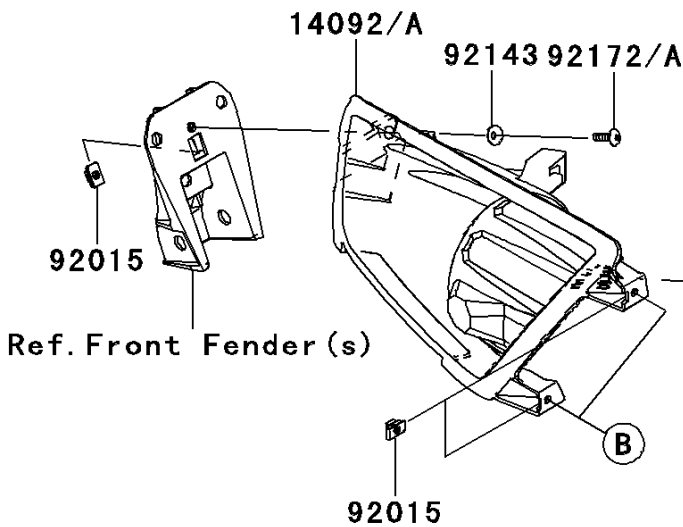

2011 TERYX® 750 FI 4x4 LE (SGE) PARTS DIAGRAM

Headlight(s)

F2710

LH	(14092)
RH	(14092A)

2011 TERYX® 750 FI 4x4 LE (SGE) PARTS LIST

Headlight(s)

ITEM NAME	PART NUMBER	QUANTITY
BOLT-FLANGED-SMALL,6X25 (Ref # 132)	132BA0625	4
SCREW-PAN-WP-CROS,4X45 (Ref # 224)	224AA0445	2
COVER,HEAD LAMP,FR,LH (Ref # 14092)	14092-0054	1
COVER,HEAD LAMP,FR,RH (Ref # 14092A)	14092-0055	1
COVER,HEAD LAMP,RR,LH (Ref # 14092B)	14092-0056	1
COVER,HEAD LAMP,RR,RH (Ref # 14092C)	14092-0057	1
LENS-COMP,HEAD LAMP (Ref # 23007)	23007-0096	2
NUT,4MM,FOCUS ADJUST (Ref # 23020)	23020-018	2
NUT,5MM (Ref # 92015)	92015-1627	6
NUT,RUBBER,6MM (Ref # 92015A)	92015-1692	2
WASHER,6.5X20X1.6 (Ref # 92022)	92022-125	4
COLLAR,6.8X10X12 (Ref # 92027)	92027-162	4
BULB,12V 35/35W (Ref # 92069)	92069-0019	2
DAMPER (Ref # 92075)	92075-1690	4
SPRING,FOCUS ADJUST (Ref # 92081)	92081-1896	2
COLLAR (Ref # 92143)	92143-1087	6
SCREW,5X16 (Ref # 92172A)	92172-0479	6
SCREW,TAPPING,5X10 (Ref # 92172B)	92172-1061	2
CLAMP (Ref # 92173)	92173-0104	6
NUT (Ref # 92210)	92210-1125	4