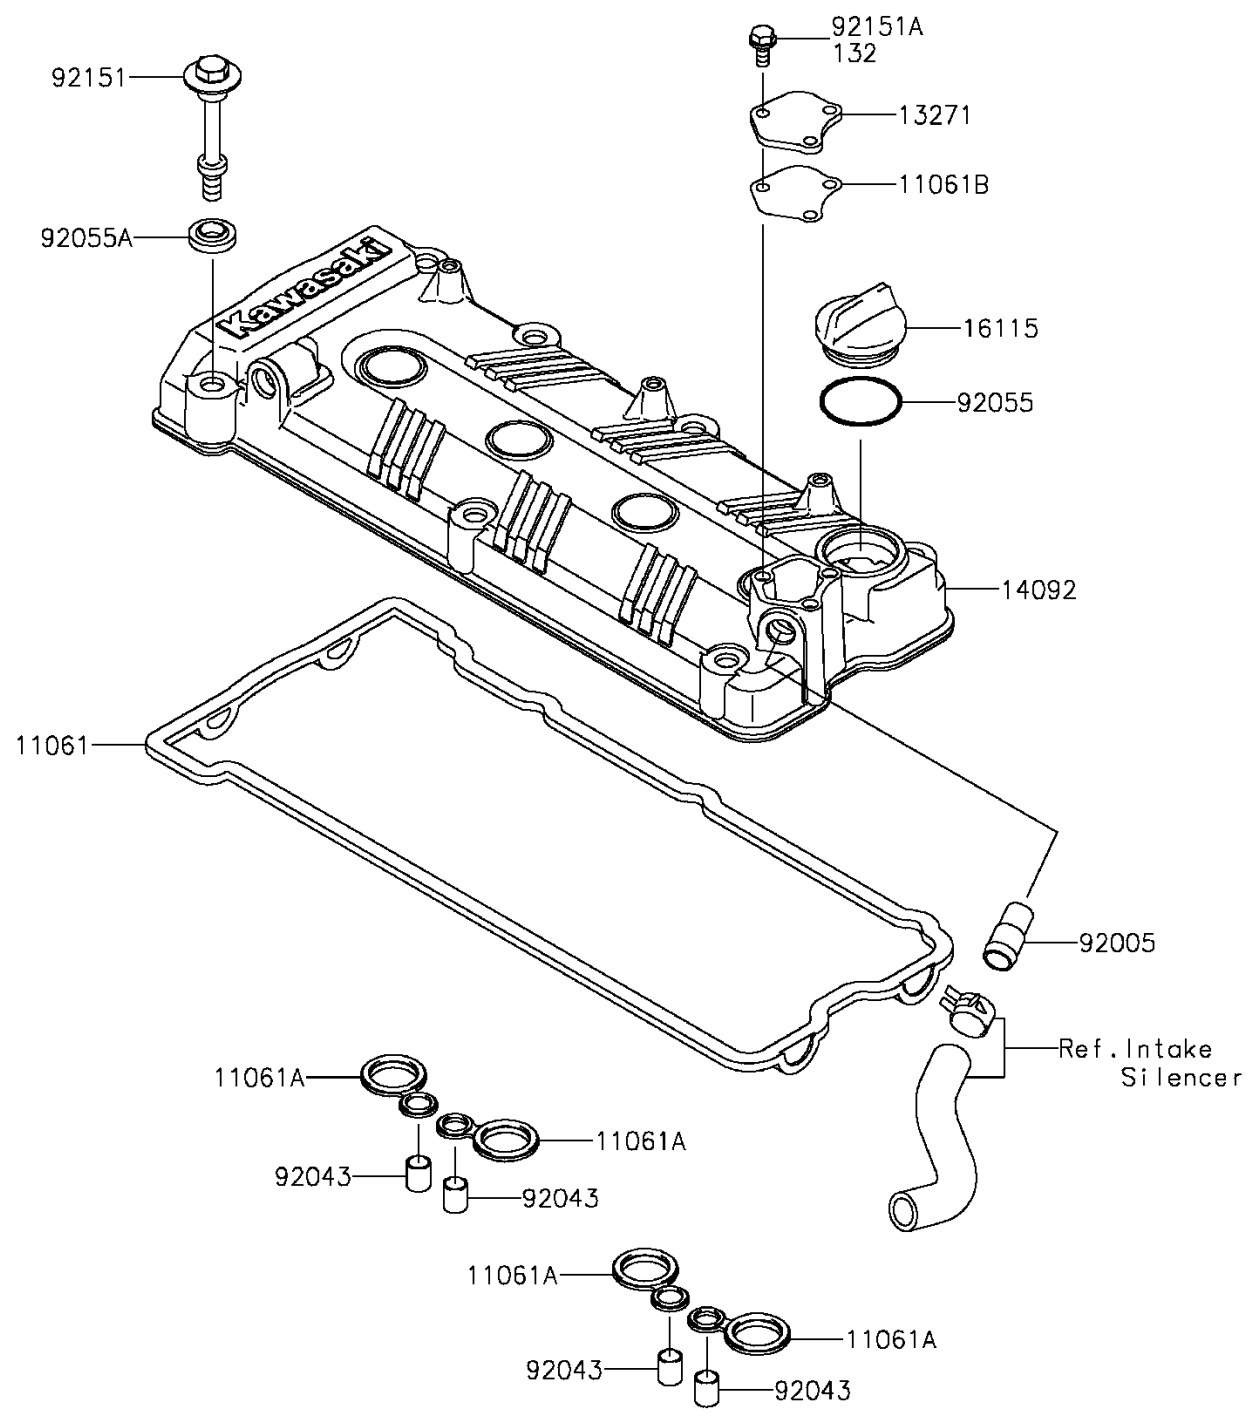

# 2013 JET SKI® Ultra® LX PARTS DIAGRAM

Cylinder Head Cover

E1112

## 2013 JET SKI® Ultra® LX PARTS LIST

### Cylinder Head Cover

ITEM NAME	PART NUMBER	QUANTITY
GASKET,HEAD COVER (Ref # 11061)	11061-0090	1
GASKET,SPARK PLUG HOLE (Ref # 11061A)	11061-0105	4
GASKET,PLATE (Ref # 11061B)	11061-0814	1
PLATE (Ref # 13271)	13271-3898	1
COVER,HEAD (Ref # 14092)	14092-0836	1
CAP-OIL FILLER (Ref # 16115)	16115-1064	1
FITTING (Ref # 92005)	92005-3741	1
PIN,10.1X12X14 (Ref # 92043)	92043-4009	4
RING-O,38X1.9 (Ref # 92055)	92055-1295	1
RING-O,HEAD COVER BOLT (Ref # 92055A)	92055-1352	7
BOLT,HEAD COVER (Ref # 92151)	92151-1221	7
BOLT,6X14 (Ref # 92151A)	92151-3788	3