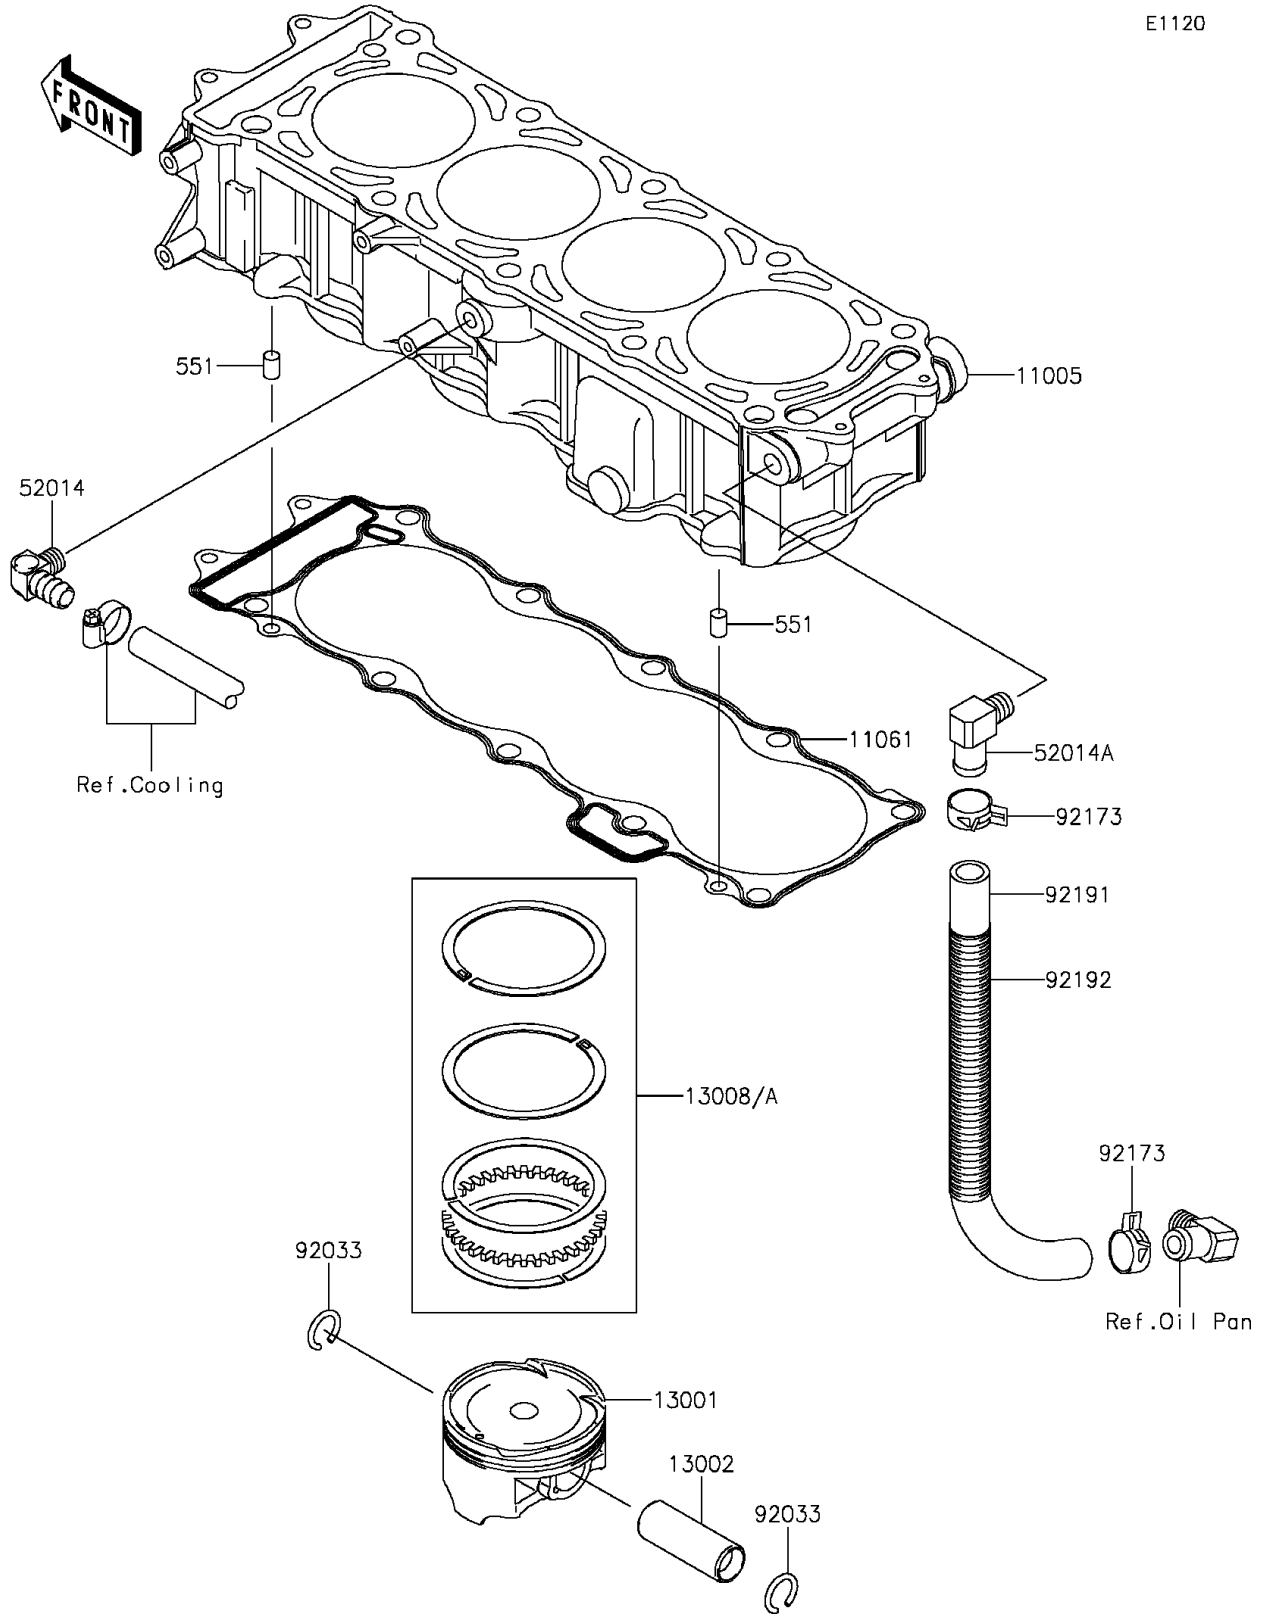

2012 JET SKI® ULTRA® LX PARTS DIAGRAM

Cylinder/Piston(s)

E1120

2012 JET SKI® ULTRA® LX PARTS LIST

Cylinder/Piston(s)

ITEM NAME	PART NUMBER	QUANTITY
CYLINDER-ENGINE (Ref # 11005)	11005-3768	1
GASKET,CYLINDER BASE (Ref # 11061)	11061-3708	1
PISTON-ENGINE (Ref # 13001)	13001-3737	4
PIN-PISTON (Ref # 13002)	13002-3709	4
RING-SET-PISTON (Ref # 13008A)	13008-1196	4
ELBOW (Ref # 52014)	52014-3711	1
ELBOW (Ref # 52014A)	52014-3717	1
PIN-DOWEL (Ref # 551)	551R0812	2
RING-SNAP (Ref # 92033)	92033-1188	8
CLAMP (Ref # 92173)	92173-1039	2
TUBE,BREATHER (Ref # 92191)	92191-3983	1
TUBE,CORRUGATED,L=265 (Ref # 92192)	92192-1083	1