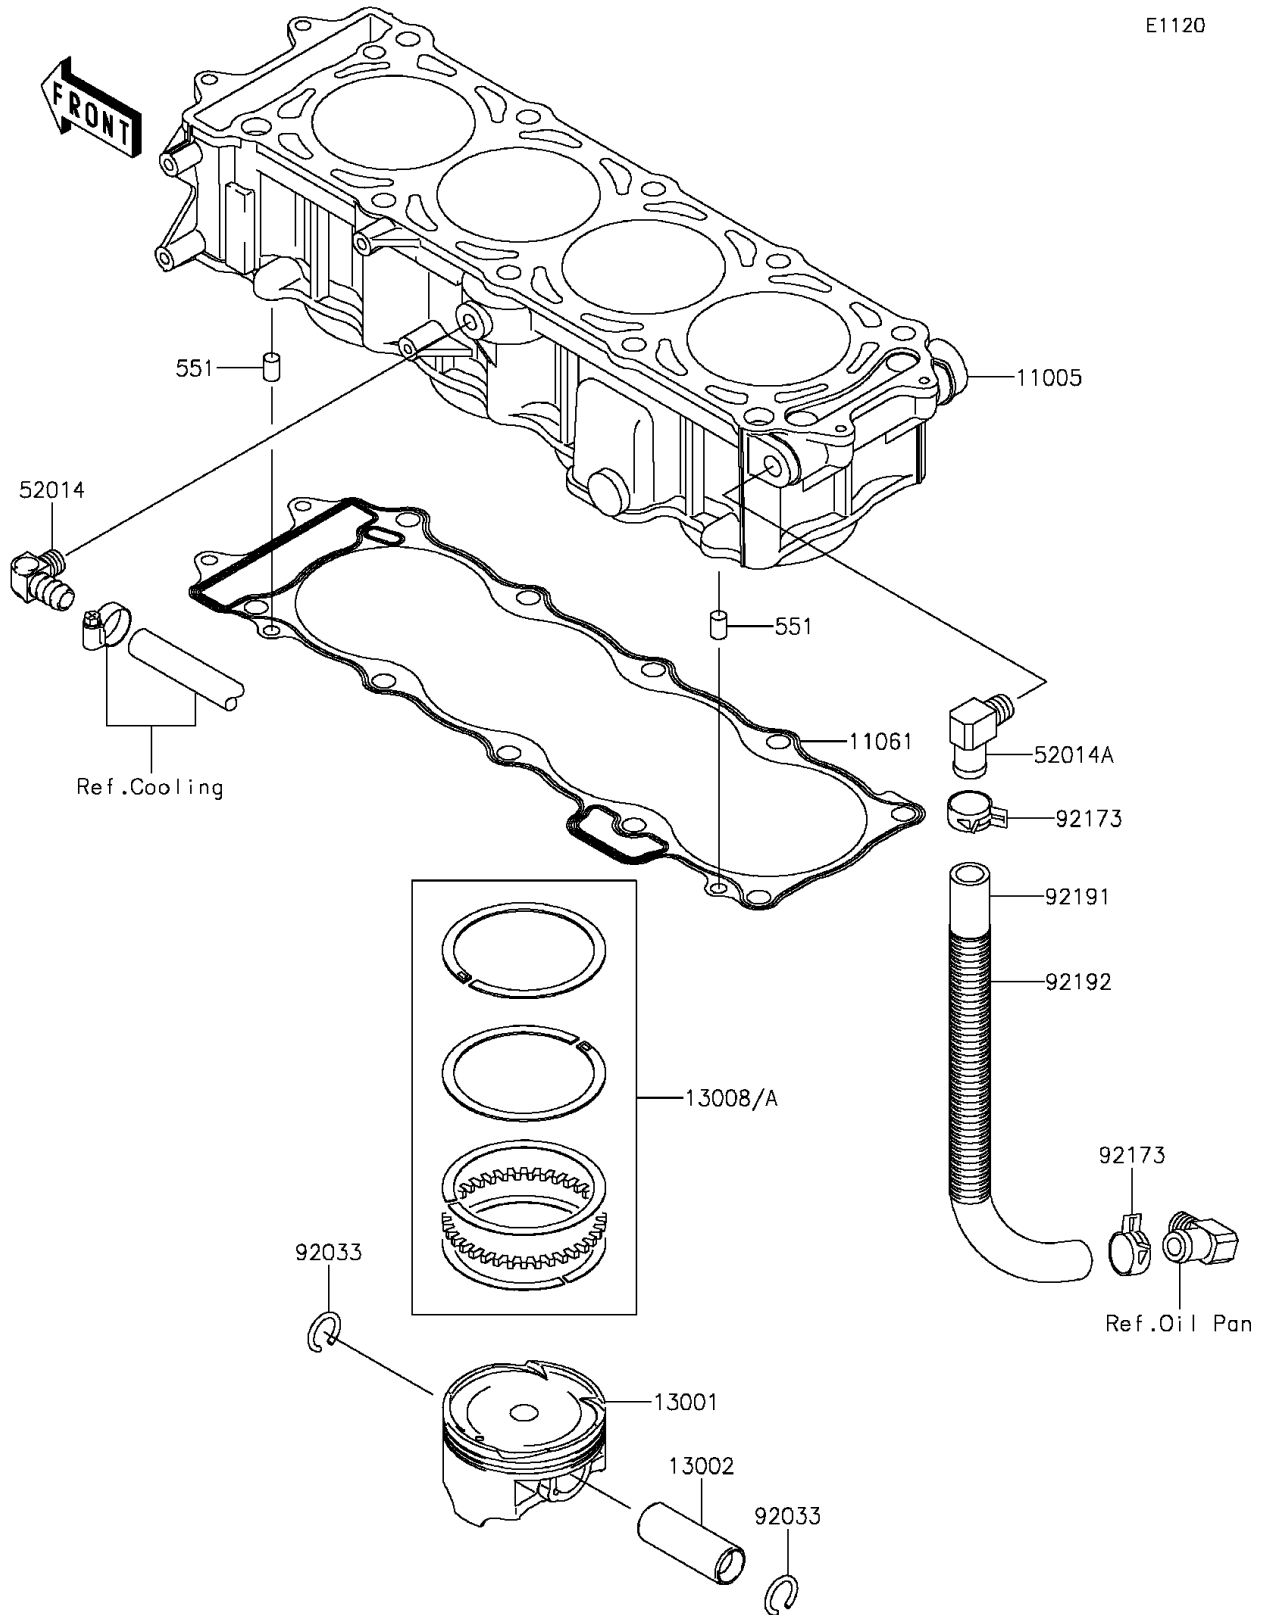

2013 JET SKI® Ultra® LX PARTS DIAGRAM

Cylinder/Piston(s)

E1120

2013 JET SKI® Ultra® LX PARTS LIST

Cylinder/Piston(s)

ITEM NAME	PART NUMBER	QUANTITY
CYLINDER-ENGINE (Ref # 11005)	11005-3768	1
GASKET,CYLINDER BASE (Ref # 11061)	11061-3708	1
PISTON-ENGINE (Ref # 13001)	13001-3737	4
PIN-PISTON (Ref # 13002)	13002-3709	4
RING-SET-PISTON (Ref # 13008)	13008-0048	4
ELBOW (Ref # 52014)	52014-3711	1
ELBOW (Ref # 52014A)	52014-3717	1
PIN-DOWEL (Ref # 551)	551R0812	2
RING-SNAP (Ref # 92033)	92033-1188	8
CLAMP (Ref # 92173)	92173-1039	2
TUBE,BREATHER (Ref # 92191)	92191-3983	1
TUBE,CORRUGATED,L=265 (Ref # 92192)	92192-1083	1