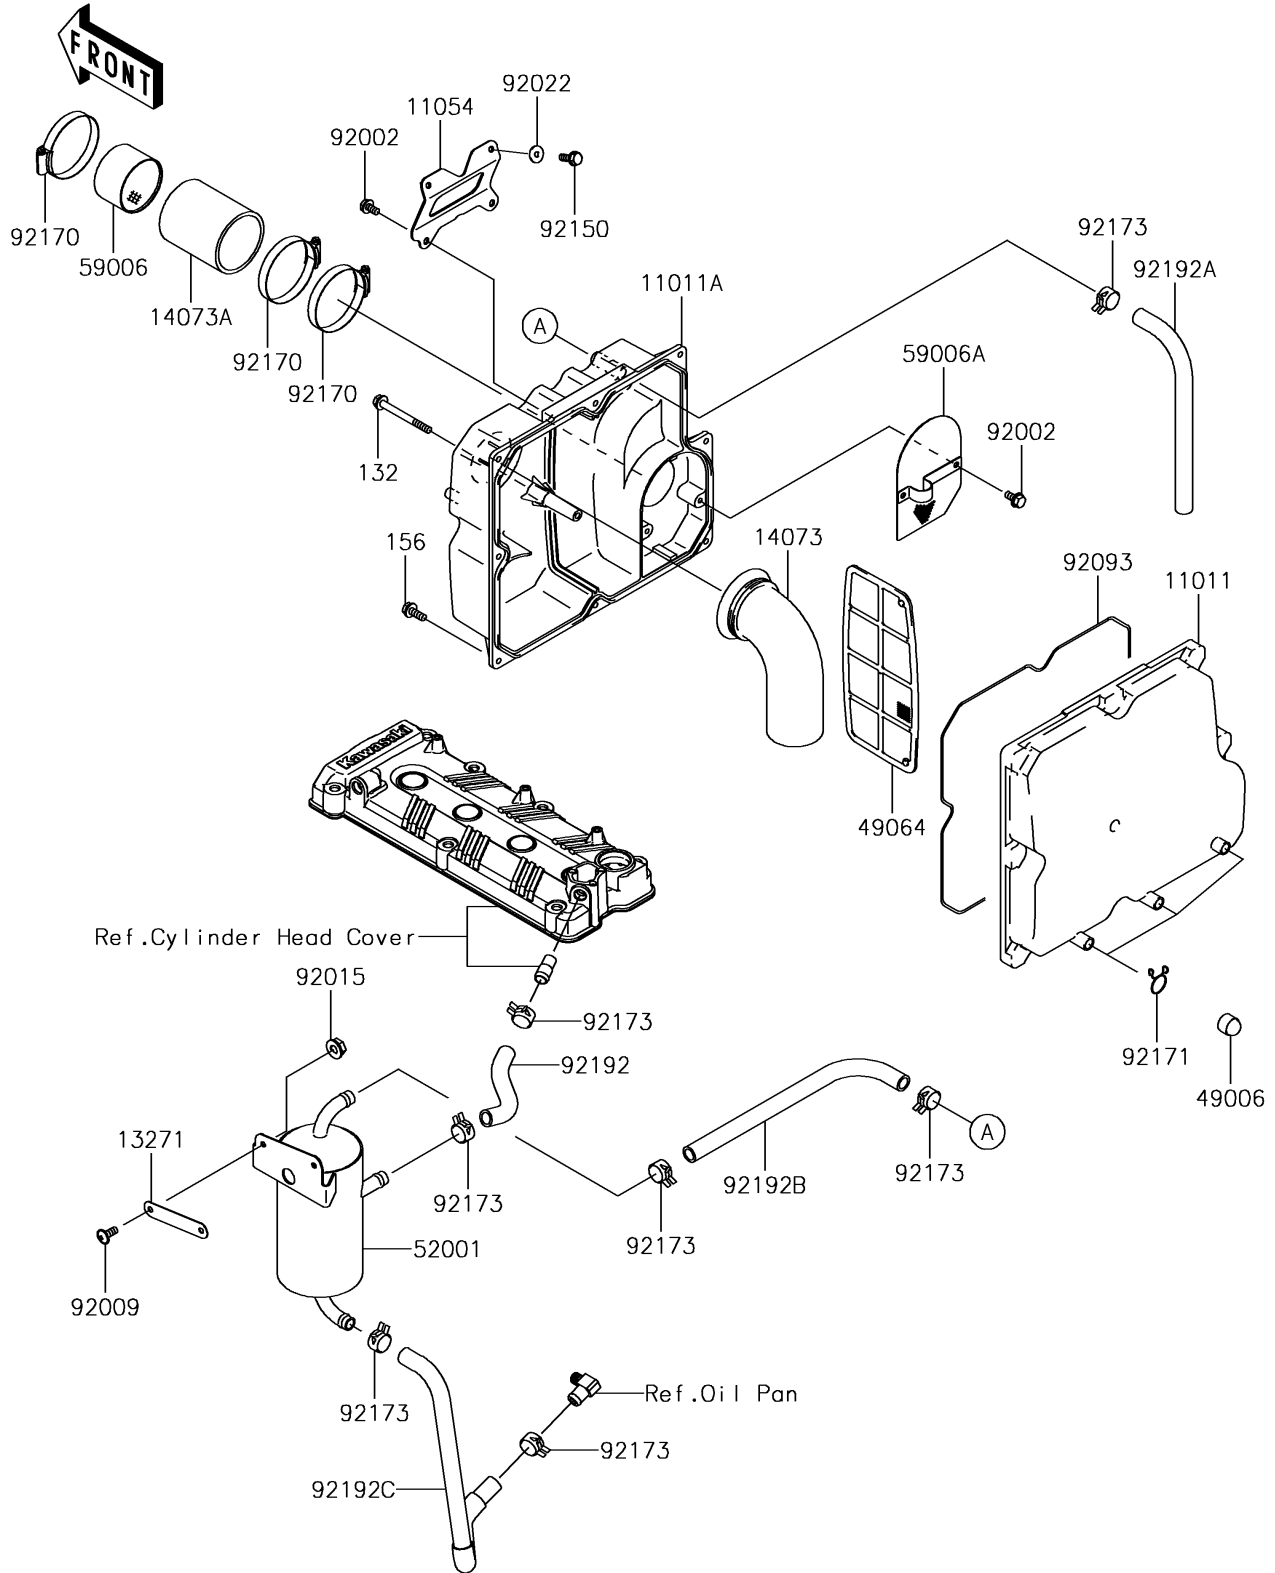

2015 JET SKI® ULTRA® LX PARTS DIAGRAM

Intake Silencer

E1130

2015 JET SKI® ULTRA® LX PARTS LIST

Intake Silencer

ITEM NAME	PART NUMBER	QUANTITY
CASE-AIR FILTER,RR (Ref # 11011)	11011-3704	1
CASE-AIR FILTER,FR (Ref # 11011A)	11011-3706	1
BRACKET,AIR BOX (Ref # 11054)	11054-3744	1
BOLT-FLANGED-SMALL,6X60 (Ref # 132)	132BD0660	1
PLATE (Ref # 13271)	13271-3880	1
DUCT,AIR INLET (Ref # 14073)	14073-3794	1
DUCT,AIR FILTER-THOROTTLE (Ref # 14073A)	14073-3795	1
BOLT-WP,6X16 (Ref # 156)	156R0616	8
BOOT,DRAIN (Ref # 49006)	49006-3718	3
FILTER-AIR (Ref # 49064)	49064-3702	1
TANK-OIL (Ref # 52001)	52001-3738	1
ARRESTER-FLAME (Ref # 59006)	59006-0019	1
ARRESTER-FLAME (Ref # 59006A)	59006-3720	1
BOLT,6X12 (Ref # 92002)	92002-3763	4
SCREW,6X20 (Ref # 92009)	92009-3870	2
NUT,6MM (Ref # 92015)	92015-3767	2
WASHER,6.5X20X1.5 (Ref # 92022)	92022-3710	2
SEAL (Ref # 92093)	92093-3766	1
BOLT,6X18 (Ref # 92150)	92150-3729	2
CLAMP (Ref # 92170)	92170-3764	3
CLAMP,BOOT (Ref # 92171)	92171-3711	3
CLAMP (Ref # 92173)	92173-1039	7
TUBE,HEAD-SEPARATOR (Ref # 92192)	92192-1081	1
TUBE,BLOWBY (Ref # 92192A)	92192-3725	1
TUBE,OIL TANK-A/C (Ref # 92192B)	92192-3795	1
TUBE,OIL TANK-OIL PAN (Ref # 92192C)	92192-3808	1