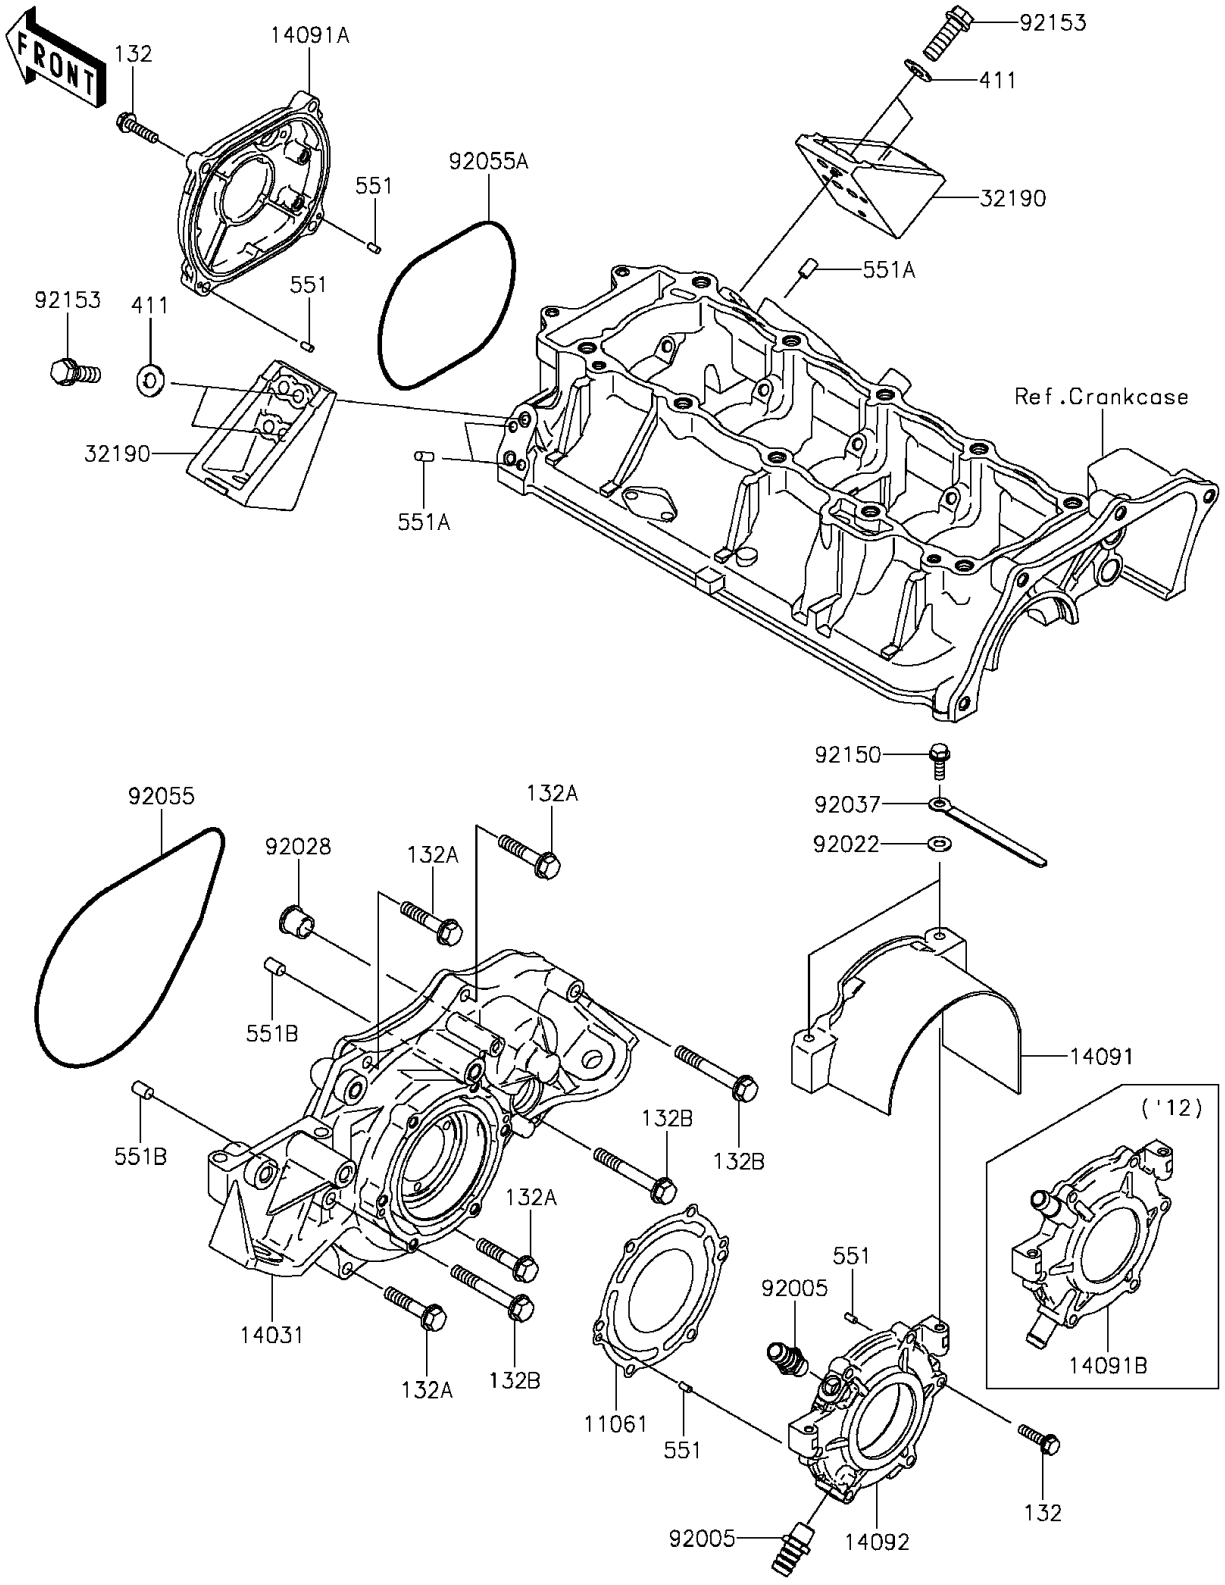

2013 JET SKI® Ultra® LX PARTS DIAGRAM

Engine Cover(s)

E1431

2013 JET SKI® Ultra® LX PARTS LIST

Engine Cover(s)

ITEM NAME	PART NUMBER	QUANTITY
GASKET,OUTPUT COVER (Ref # 11061)	11061-0812	1
BOLT-FLANGED-SMALL,6X25 (Ref # 132)	132BD0625	10
BOLT-FLANGED-SMALL,8X40 (Ref # 132A)	132BD0840	4
BOLT-FLANGED-SMALL,8X60 (Ref # 132B)	132BD0860	3
COVER-GENERATOR (Ref # 14031)	14031-3737	1
COVER,COUPLING (Ref # 14091)	14091-3749	1
COVER,PULS (Ref # 14091A)	14091-3763	1
COVER,OUTPUT (Ref # 14092)	14092-1046	1
BRACKET-ENGINE (Ref # 32190)	32190-3703	2
WASHER-PLAIN,8MM (Ref # 411)	411S0800	4
PIN-DOWEL (Ref # 551)	551R0408	4
PIN-DOWEL (Ref # 551A)	551R0612	4
PIN-DOWEL (Ref # 551B)	551R0812	2
FITTING (Ref # 92005)	92005-3714	2
WASHER,6.5X20X1.5 (Ref # 92022)	92022-3710	2
BUSHING (Ref # 92028)	92028-3718	1
CLAMP,L=100 (Ref # 92037)	92037-3736	2
RING-O,196X3 (Ref # 92055)	92055-3761	1
RING-O,120X3 (Ref # 92055A)	92055-3762	1
BOLT,6X18 (Ref # 92150)	92150-3729	2
BOLT,FLANGED,8X30 (Ref # 92153)	92153-3722	4