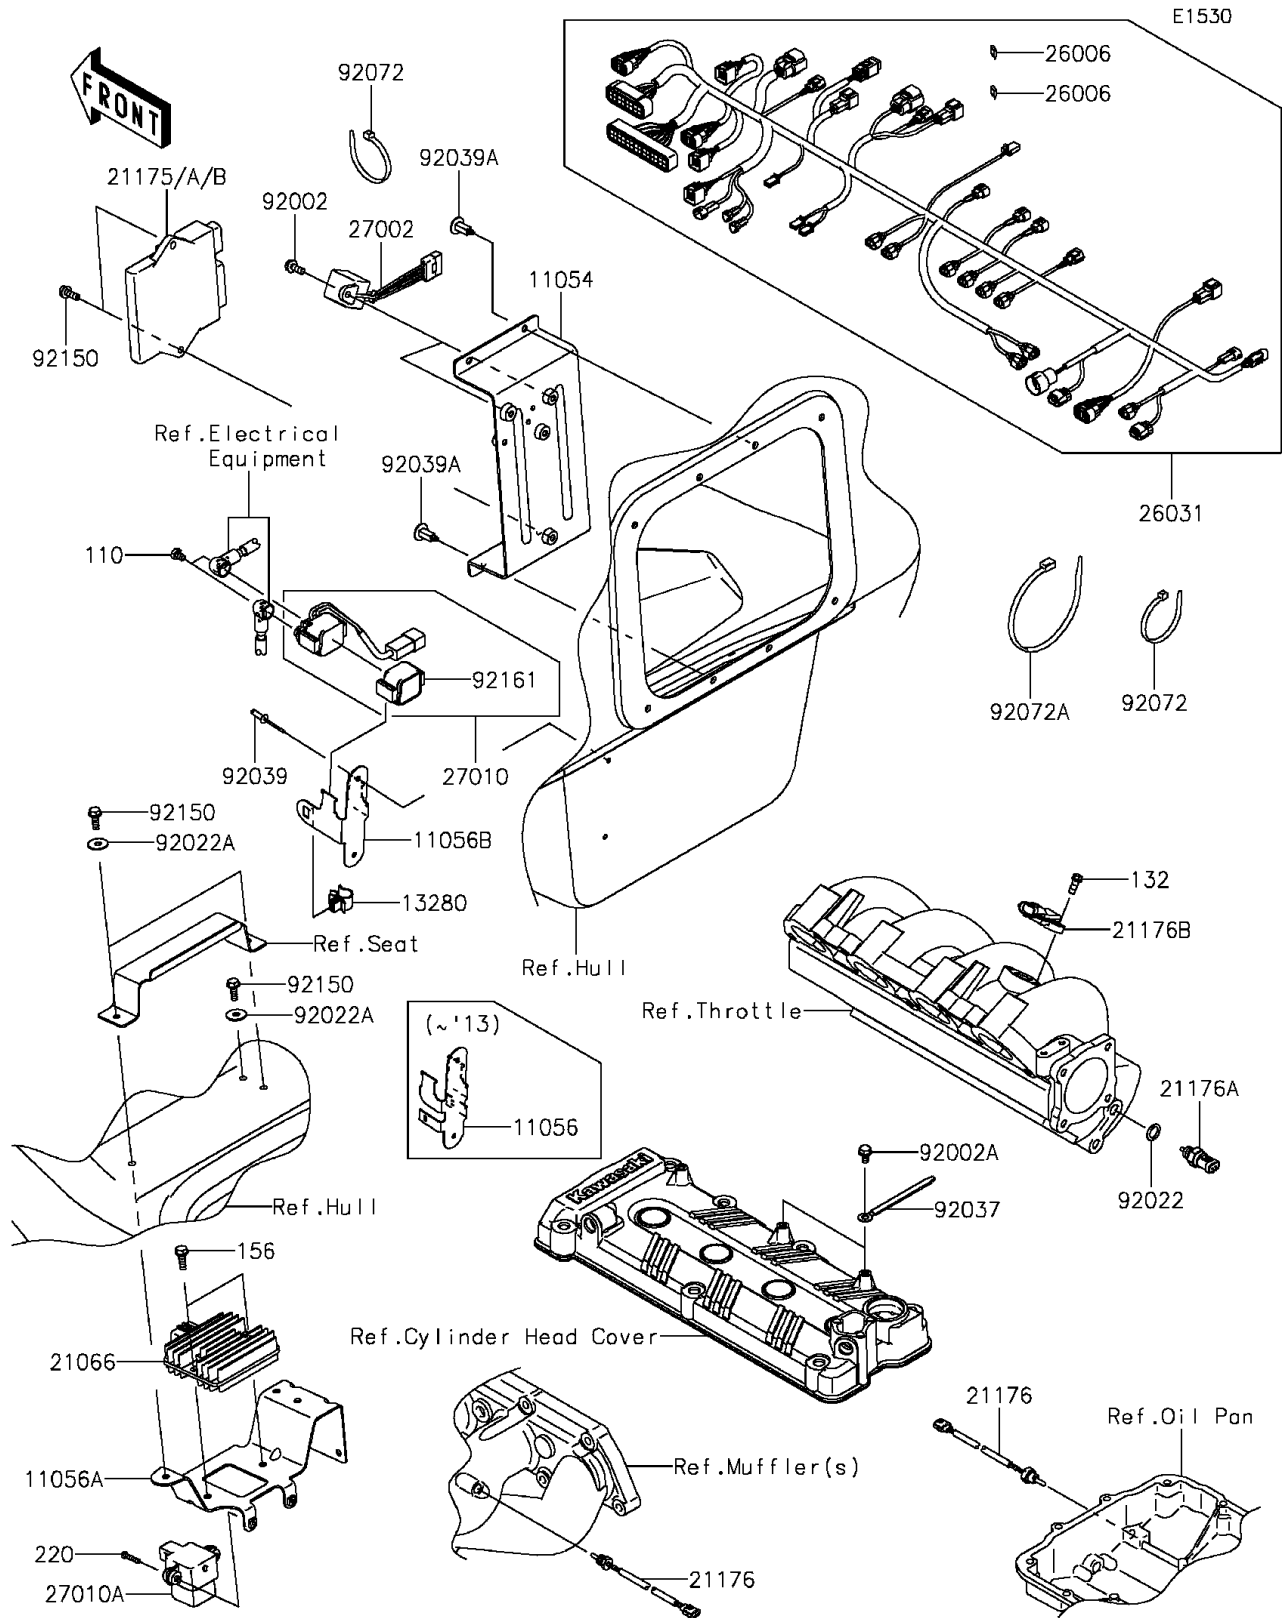

2014 JET SKI® Ultra® LX PARTS DIAGRAM

Fuel Injection

2014 JET SKI® Ultra® LX PARTS LIST

Fuel Injection

ITEM NAME	PART NUMBER	QUANTITY
BOLT,6X8 (Ref # 110)	110R0608	2
BRACKET,ECU&RELAY (Ref # 11054)	11054-3743	1
BRACKET,REGULATOR&VDS (Ref # 11056A)	11056-3702	1
BRACKET,SWITCH (Ref # 11056B)	11056-3855	1
BOLT-FLANGED-SMALL,6X16 (Ref # 132)	132BD0616	2
HOLDER (Ref # 13280)	13280-0789	1
BOLT-WP,6X20 (Ref # 156)	156R0620	2
REGULATOR-VOLTAGE (Ref # 21066)	21066-3718	1
CONTROL UNIT-ELECTRONIC (Ref # 21175B)	21175-0871	1
SENSOR,TEMP (Ref # 21176)	21176-0741	2
SENSOR,AIR TEMPERATURE (Ref # 21176A)	21176-1086	1
SENSOR,PRESSURE (Ref # 21176B)	21176-3765	1
SCREW-PAN-CROS,4X20 (Ref # 220)	220R0420	2
FUSE,MINI BLADE,20A,YELLOW (Ref # 26006)	26006-3704	2
HARNESS,MAIN (Ref # 26031)	26031-1571	1
RELAY-ASSY (Ref # 27002)	27002-3703	2
SWITCH (Ref # 27010)	27010-0710	1
SWITCH,VDS (Ref # 27010A)	27010-3785	1
BOLT,6X16 (Ref # 92002)	92002-3728	2
BOLT,6X12 (Ref # 92002A)	92002-3763	2
WASHER,12X18X1.0 (Ref # 92022)	92022-1211	1
WASHER,6.5X20X1.5 (Ref # 92022A)	92022-3710	3
CLAMP,L=100 (Ref # 92037)	92037-3736	2
RIVET (Ref # 92039)	92039-3714	2
RIVET (Ref # 92039A)	92039-3788	4
BAND,L=188.85 (Ref # 92072)	92072-0105	2
BAND,L=372.24 (Ref # 92072A)	92072-3883	1
BOLT,6X18 (Ref # 92150)	92150-3729	5
DAMPER,SWITCH (Ref # 92161)	92161-1625	1