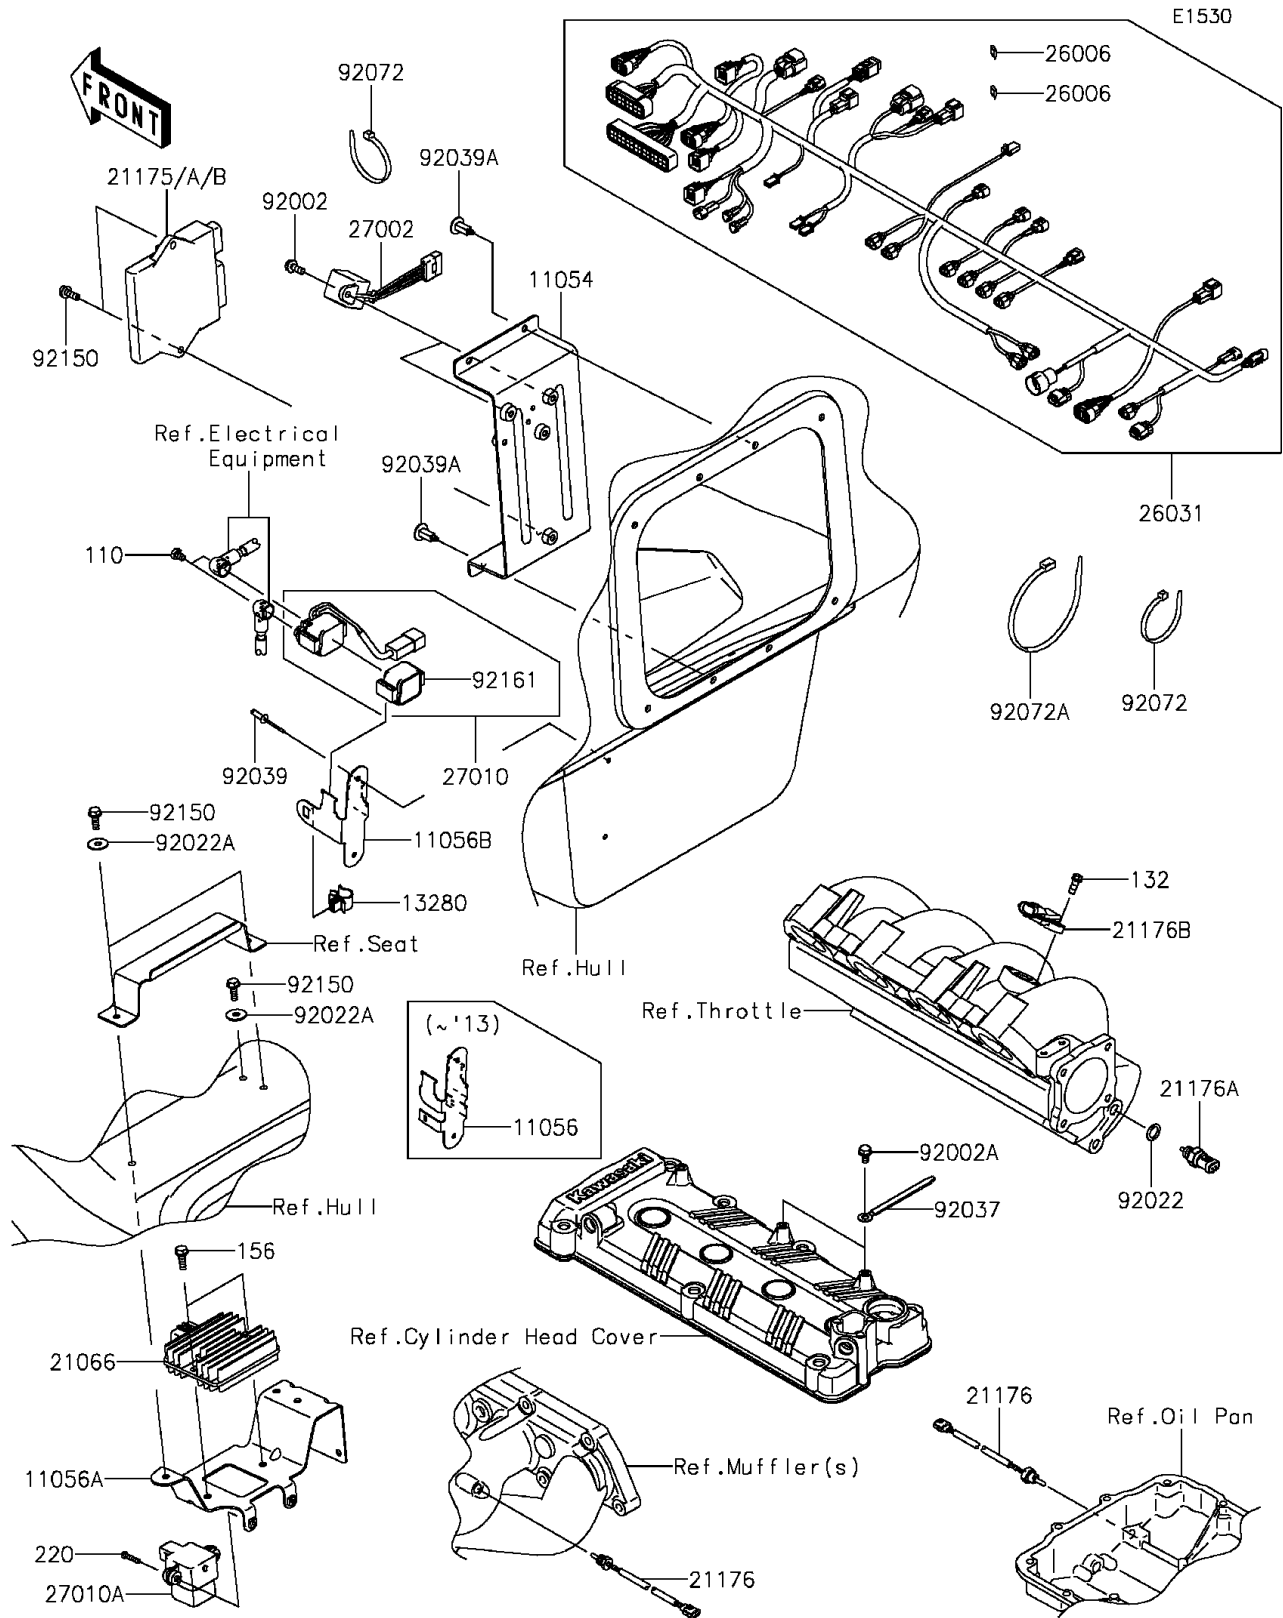

# 2015 JET SKI® ULTRA® LX PARTS DIAGRAM

## Fuel Injection

## 2015 JET SKI® ULTRA® LX PARTS LIST

### Fuel Injection

ITEM NAME	PART NUMBER	QUANTITY
BOLT,6X8 (Ref # 110)	110R0608	2
BRACKET,ECU&RELAY (Ref # 11054)	11054-3743	1
BRACKET,REGULATOR&VDS (Ref # 11056A)	11056-3702	1
BRACKET,SWITCH (Ref # 11056B)	11056-3855	1
BOLT-FLANGED-SMALL,6X16 (Ref # 132)	132BD0616	2
HOLDER (Ref # 13280)	13280-0789	1
BOLT-WP,6X20 (Ref # 156)	156R0620	2
REGULATOR-VOLTAGE (Ref # 21066)	21066-3718	1
CONTROL UNIT-ELECTRONIC (Ref # 21175B)	21175-0871	1
SENSOR,TEMP (Ref # 21176)	21176-0741	2
SENSOR,AIR TEMPERATURE (Ref # 21176A)	21176-1086	1
SENSOR,PRESSURE (Ref # 21176B)	21176-3765	1
SCREW-PAN-CROS,4X20 (Ref # 220)	220R0420	2
FUSE,MINI BLADE,20A,YELLOW (Ref # 26006)	26006-3704	2
HARNESS,MAIN (Ref # 26031)	26031-1571	1
RELAY-ASSY (Ref # 27002)	27002-3703	2
SWITCH (Ref # 27010)	27010-0710	1
SWITCH,VDS (Ref # 27010A)	27010-3785	1
BOLT,6X16 (Ref # 92002)	92002-3728	2
BOLT,6X12 (Ref # 92002A)	92002-3763	2
WASHER,12X18X1.0 (Ref # 92022)	92022-1211	1
WASHER,6.5X20X1.5 (Ref # 92022A)	92022-3710	3
CLAMP,L=100 (Ref # 92037)	92037-3736	2
RIVET (Ref # 92039)	92039-3714	2
RIVET (Ref # 92039A)	92039-3788	4
BAND,L=188.85 (Ref # 92072)	92072-0105	2
BAND,L=372.24 (Ref # 92072A)	92072-3883	1
BOLT,6X18 (Ref # 92150)	92150-3729	5
DAMPER,SWITCH (Ref # 92161)	92161-1625	1