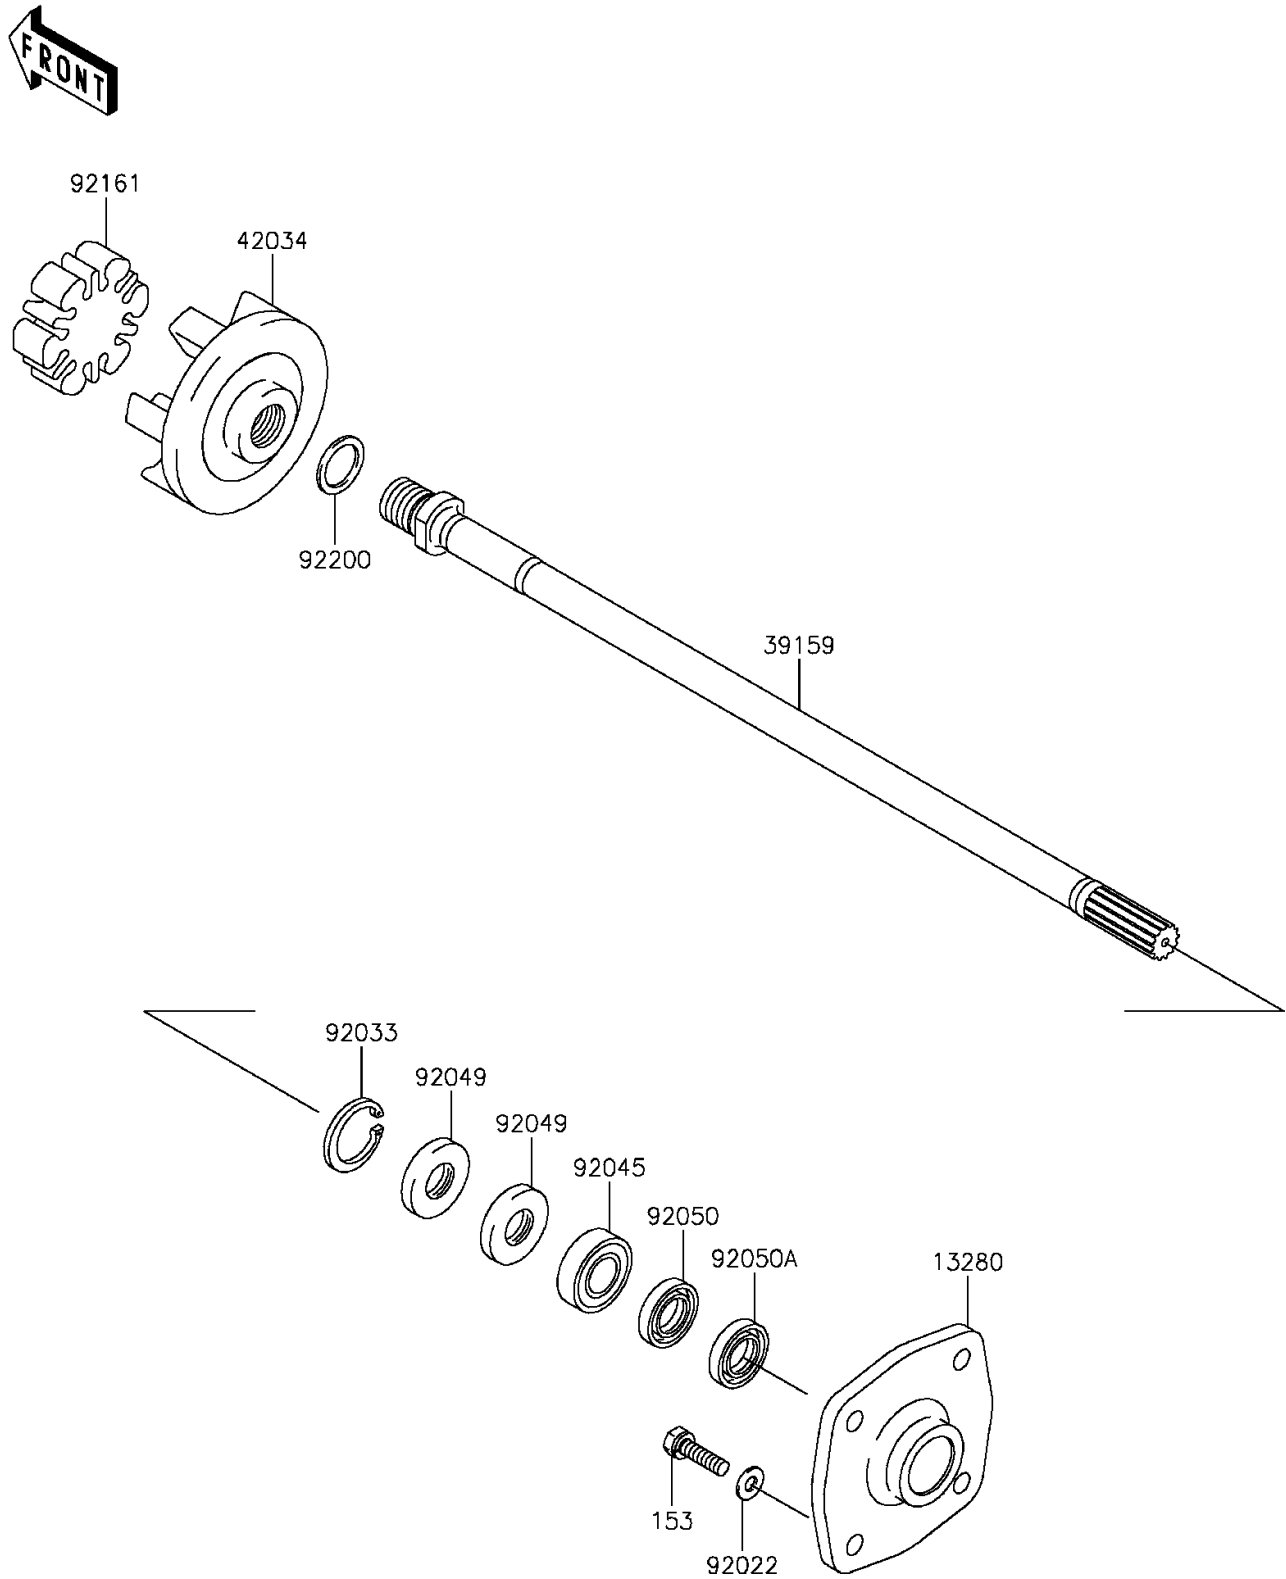

2015 JET SKI® ULTRA® LX PARTS DIAGRAM

Drive Shaft

E3134

2015 JET SKI® ULTRA® LX PARTS LIST

Drive Shaft

ITEM NAME	PART NUMBER	QUANTITY
HOLDER (Ref # 13280)	13280-3756	1
BOLT-WS-SMALL,8X30 (Ref # 153)	153R0830	4
SHAFT-DRIVE (Ref # 39159)	39159-3739	1
COUPLING (Ref # 42034)	42034-3711	1
WASHER,8.2X18X1.5 (Ref # 92022)	92022-1964	4
RING-SNAP,42MM (Ref # 92033)	92033-3713	1
BEARING-BALL,60042RD (Ref # 92045)	92045-0113	1
SEAL-OIL,S620426 (Ref # 92049)	92049-3707	2
SEAL-OIL,SCY20368 (Ref # 92050)	92050-502	1
SEAL-OIL,SC20367 (Ref # 92050A)	92050-503	1
DAMPER (Ref # 92161)	92161-3711	1
WASHER,24X32X2.0 (Ref # 92200)	92200-3739	1