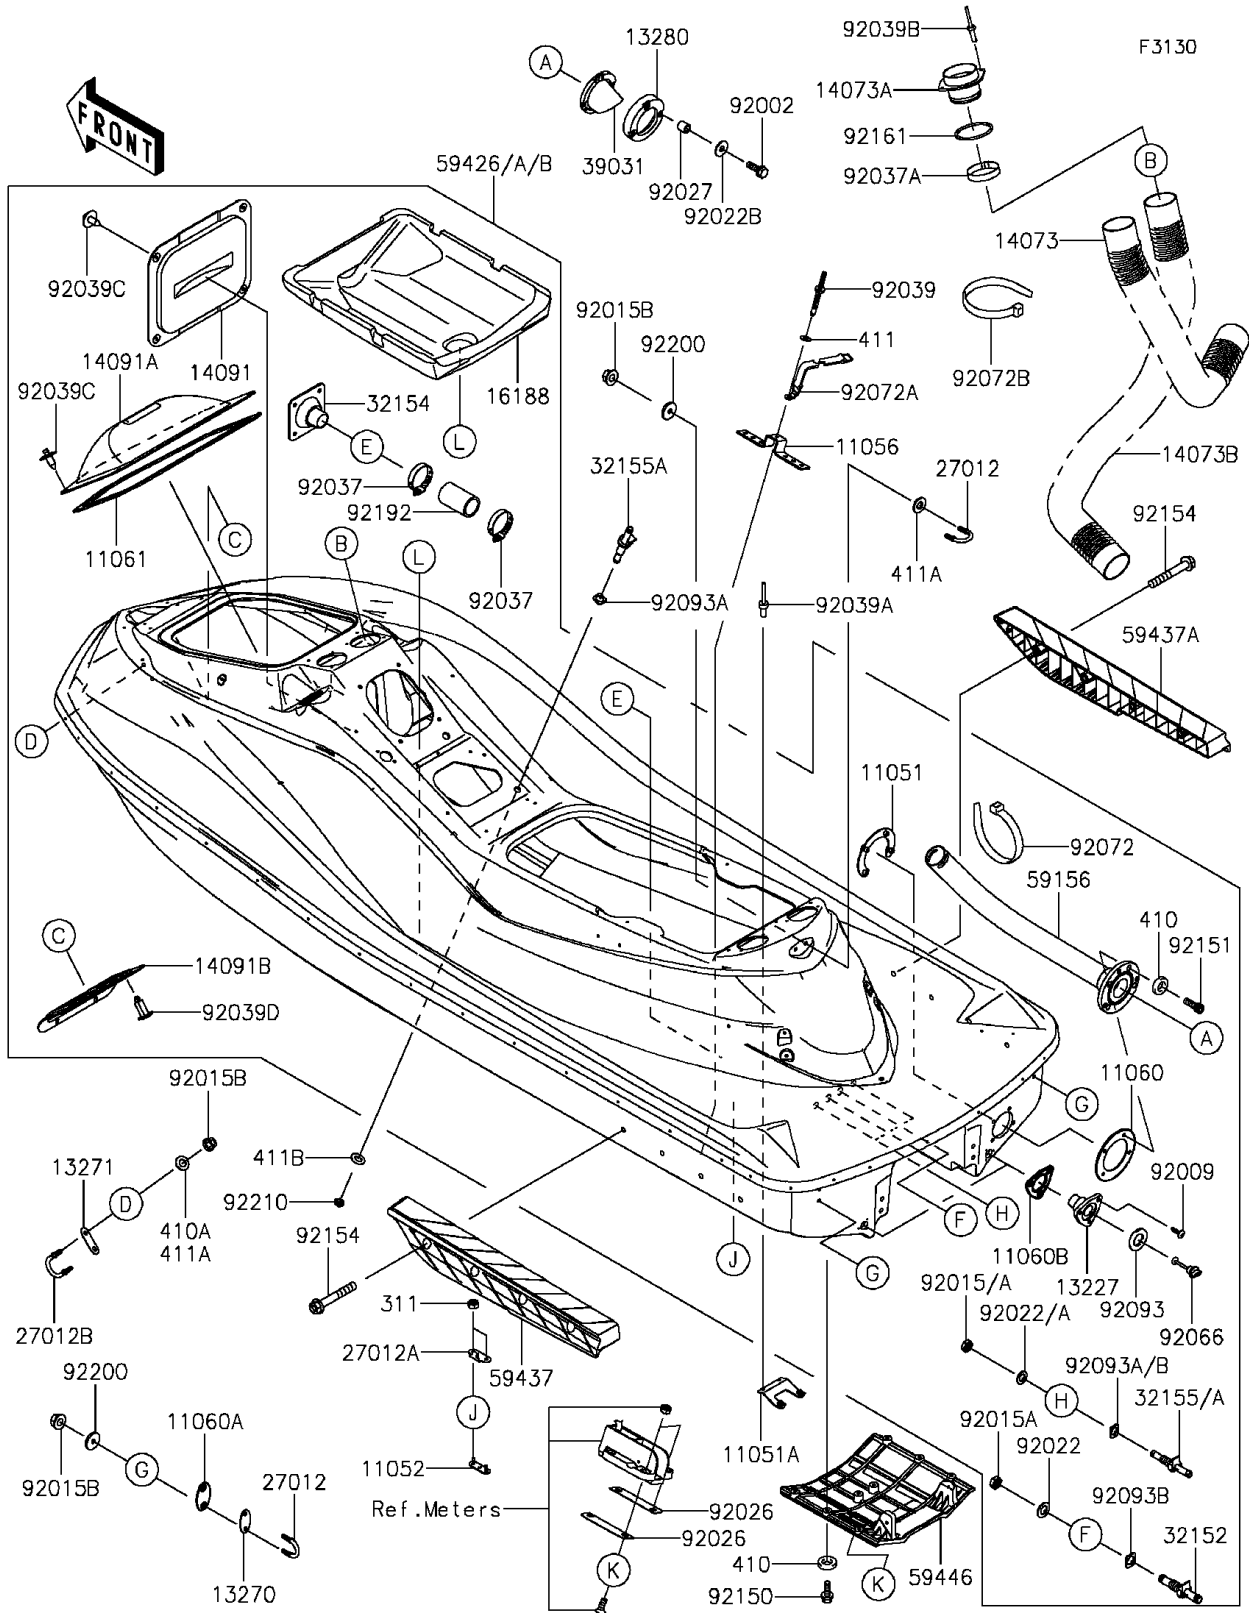

2012 JET SKI® ULTRA® LX PARTS DIAGRAM

Hull