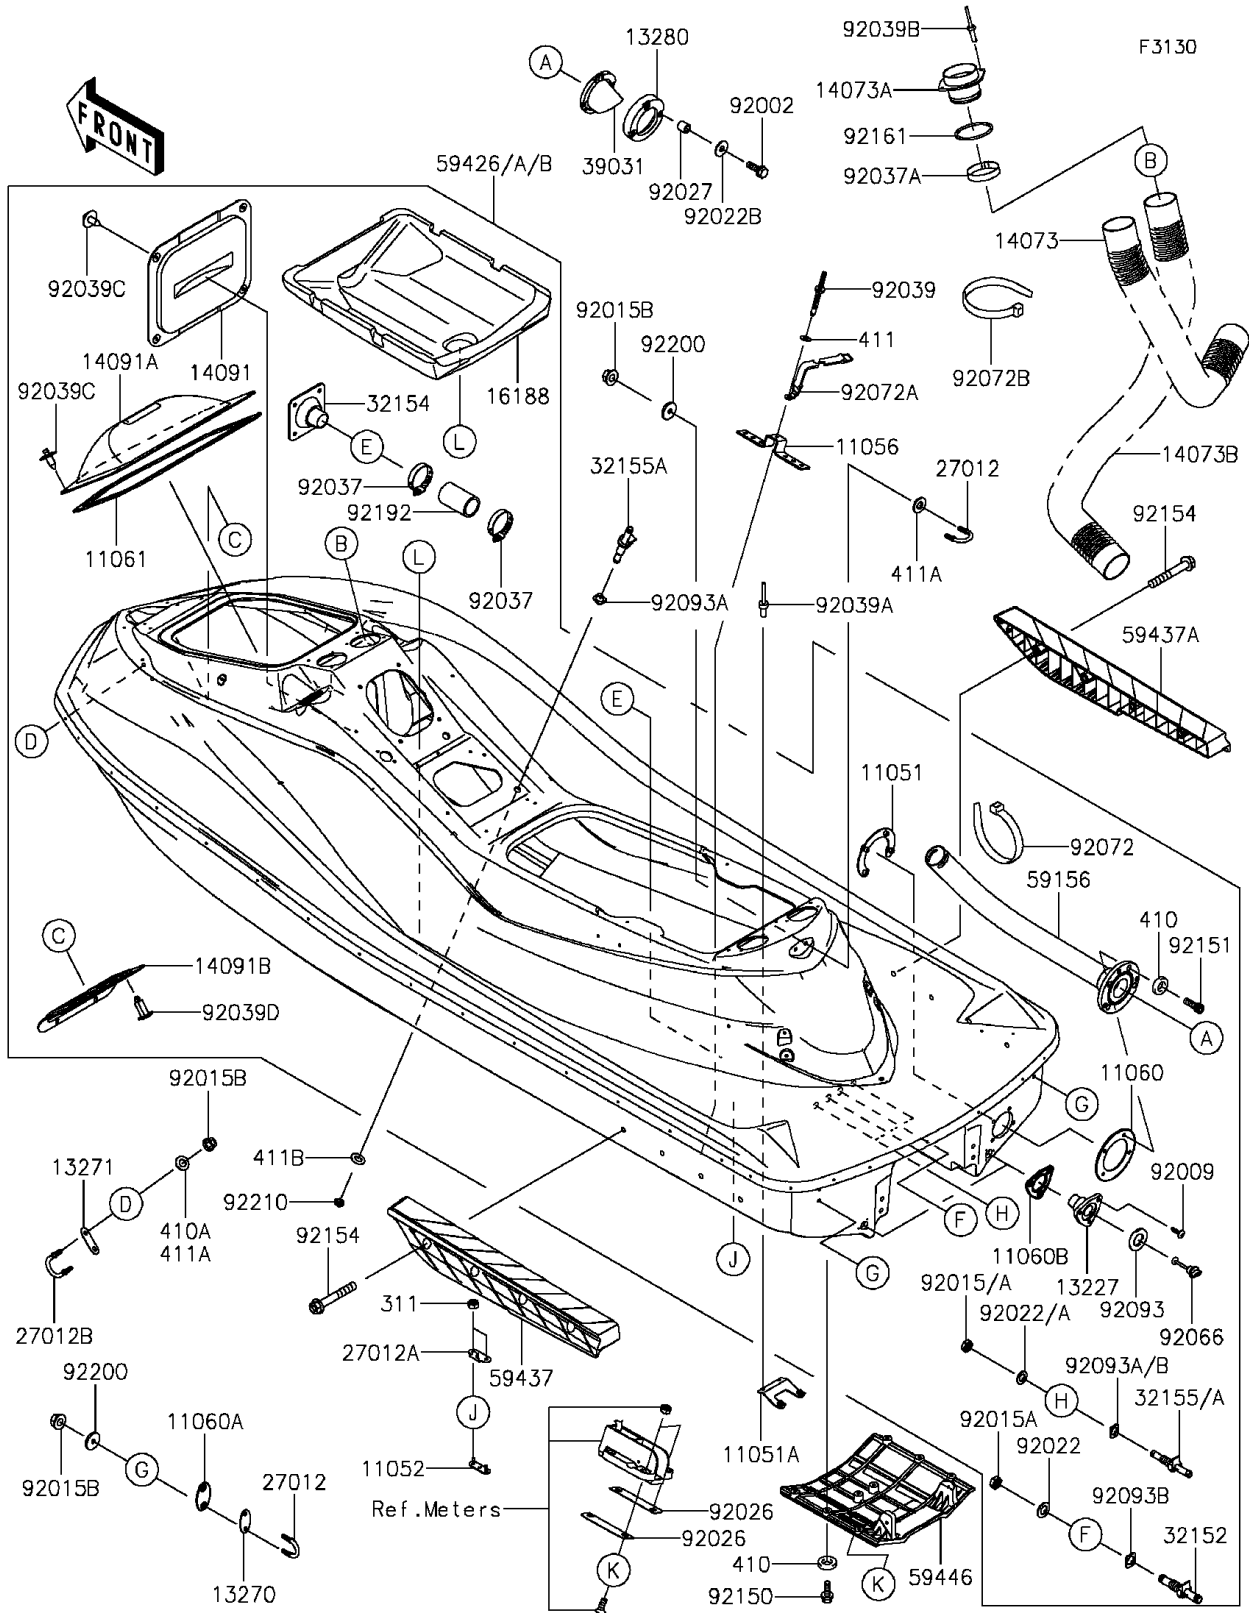

2016 JET SKI® ULTRA® LX PARTS DIAGRAM

Hull