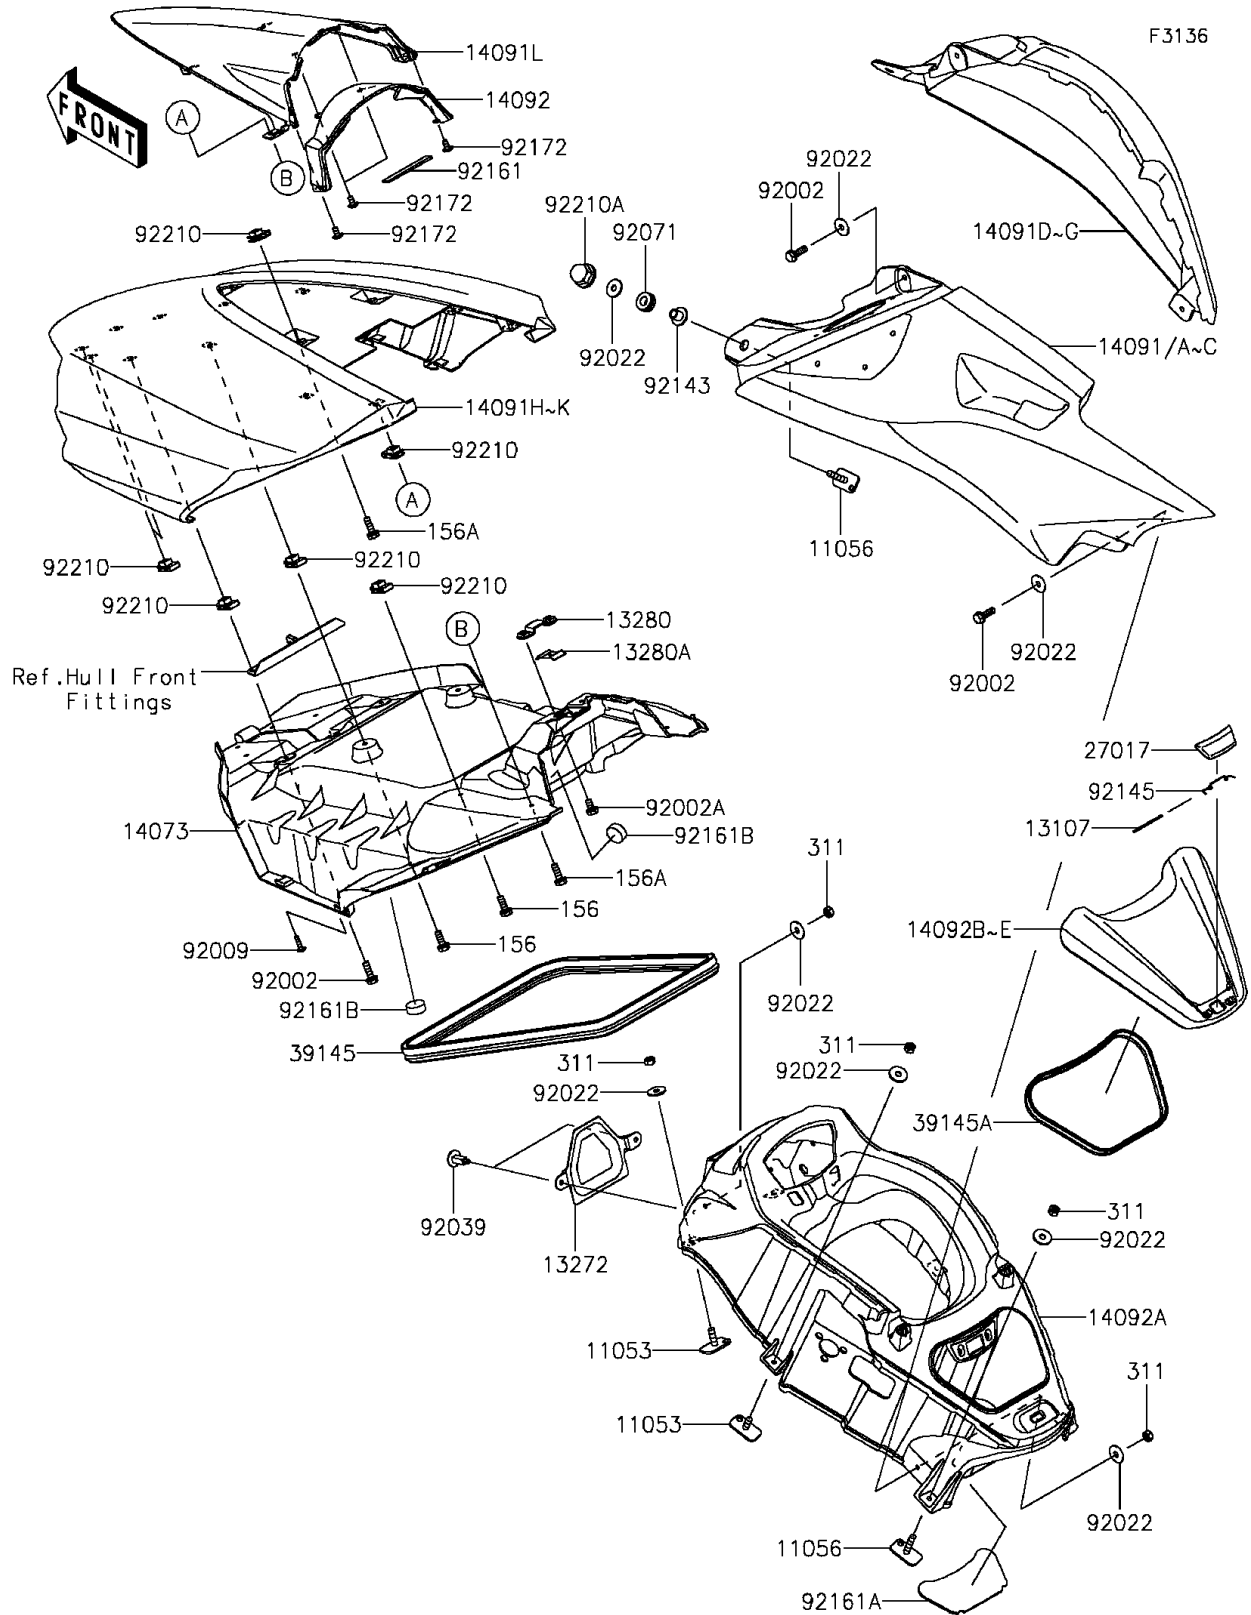

# 2012 JET SKI® ULTRA® LX PARTS DIAGRAM

## Hull Middle Fittings

### Hull Middle Fittings

ITEM NAME	PART NUMBER	QUANTITY
BRACKET (Ref # 11053)	11053-3776	4
BRACKET (Ref # 11056)	11056-3724	4
SHAFT (Ref # 13107)	13107-3790	1
PLATE,INTAKE COVER (Ref # 13272)	13272-1221	1
HOLDER,ROD (Ref # 13280)	13280-3749	1
HOLDER,ROD (Ref # 13280A)	13280-3751	1
DUCT,HATCH,INNER (Ref # 14073)	14073-3837	1
COVER,SIDE,LH,S.RED (Ref # 14091)	14091-3780-H1	1
COVER,SIDE,RH,S.RED (Ref # 14091D)	14091-3781-H1	1
COVER,FR HATCH,S.RED (Ref # 14091I)	14091-3824-H1	1
COVER,METER,FR (Ref # 14091L)	14091-3825	1
COVER,METER,RR,EBONY (Ref # 14092)	14092-0776-H8	1
COVER,CENTER,F.BLACK (Ref # 14092A)	14092-0980-6Z	1
COVER,CENTER STORAGE,S.RED (Ref # 14092B)	14092-3701-H1	1
LOCK,CENTER STORAGE (Ref # 27017)	27017-3726	1
TRIM-SEAL (Ref # 39145)	39145-3793	1
TRIM-SEAL,L=720 (Ref # 39145A)	39145-3802	1
BOLT,6X20 (Ref # 92002)	92002-3755	6
BOLT,6X12 (Ref # 92002A)	92002-3763	2
SCREW,TAPPING,4X16 (Ref # 92009)	92009-3849	2
WASHER,6.5X20X1.5 (Ref # 92022)	92022-3710	16
RIVET (Ref # 92039)	92039-3788	2
GROMMET (Ref # 92071)	92071-3716	2
COLLAR (Ref # 92143)	92143-3750	2
SPRING (Ref # 92145)	92145-3729	1
DAMPER,16X100X3.18 (Ref # 92161)	92161-0968	1
DAMPER,CENTER STORAGE (Ref # 92161A)	92161-3773	1
DAMPER (Ref # 92161B)	92161-3790	4
BOLT-WP,6X18 (Ref # 156)	156R0618	4

### Hull Middle Fittings

ITEM NAME	PART NUMBER	QUANTITY
BOLT-WP,6X20 (Ref # 156A)	156R0620	4
NUT-HEX,6MM (Ref # 311)	311R0600	10
SCREW,5X12 (Ref # 92172)	92172-3714	4
NUT,6MM (Ref # 92210)	92210-3768	14
NUT,CAP,6MM (Ref # 92210A)	92210-3785	2