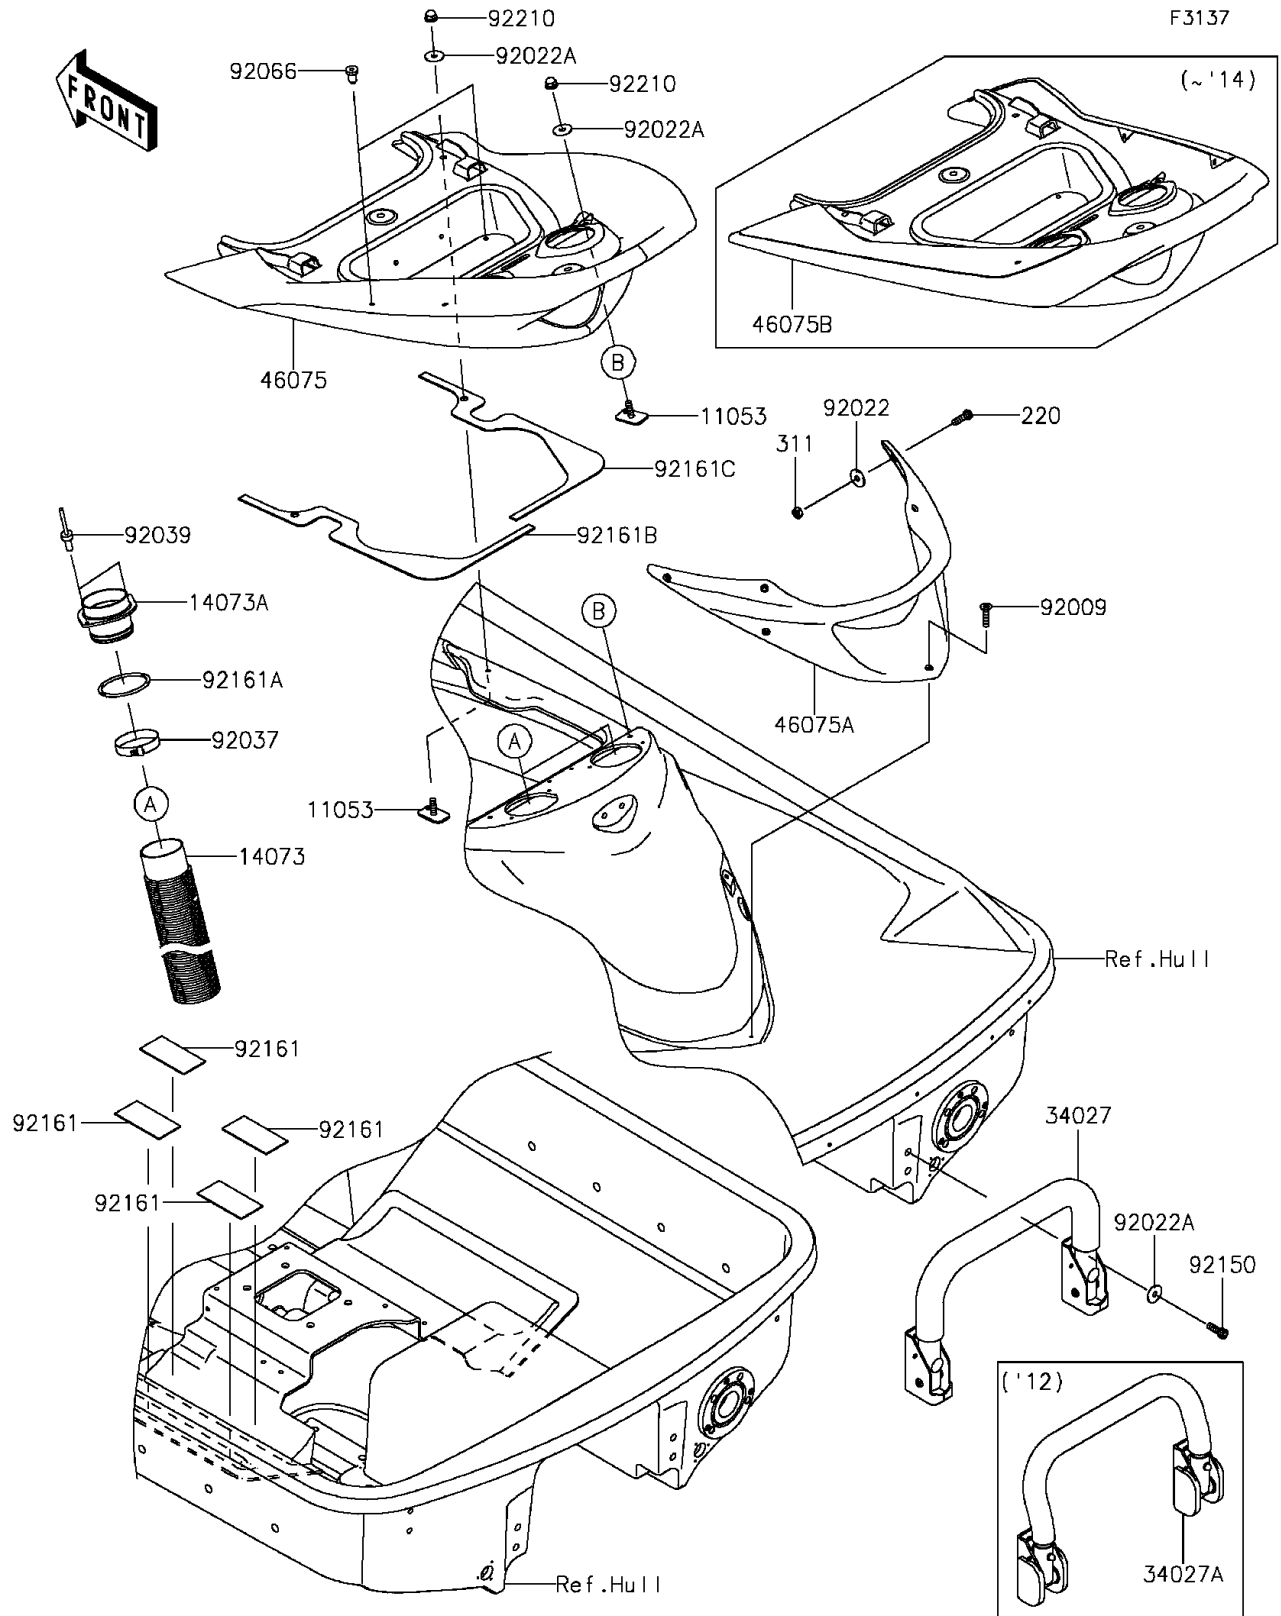

2015 JET SKI® ULTRA® LX PARTS DIAGRAM

Hull Rear Fittings

2015 JET SKI® ULTRA® LX PARTS LIST

Hull Rear Fittings

ITEM NAME	PART NUMBER	QUANTITY
BRACKET (Ref # 11053)	11053-3776	4
DUCT,L=800 (Ref # 14073)	14073-3804	2
DUCT (Ref # 14073A)	14073-3805	2
SCREW-PAN-CROS,6X20 (Ref # 220)	220R0620	6
NUT-HEX,6MM (Ref # 311)	311AA0600	6
STEP-ASSY (Ref # 34027)	34027-0067	1
GRIP,RR (Ref # 46075)	46075-0595	1
GRIP,HANDLE (Ref # 46075A)	46075-3765	1
SCREW,TAPPING,6X20 (Ref # 92009)	92009-3842	1
WASHER,6.5X20X1.6 (Ref # 92022)	92022-1557	6
WASHER,6.5X20X1.5 (Ref # 92022A)	92022-3710	8
CLAMP (Ref # 92037)	92037-3738	2
RIVET (Ref # 92039)	92039-3775	4
PLUG (Ref # 92066)	92066-3773	2
BOLT,SOCKET,6X18 (Ref # 92150)	92150-3775	4
DAMPER (Ref # 92161)	92161-3728	4
DAMPER (Ref # 92161A)	92161-3769	2
DAMPER (Ref # 92161B)	92161-3781	1
DAMPER (Ref # 92161C)	92161-3782	1
NUT,CAP,6MM (Ref # 92210)	92210-3785	4